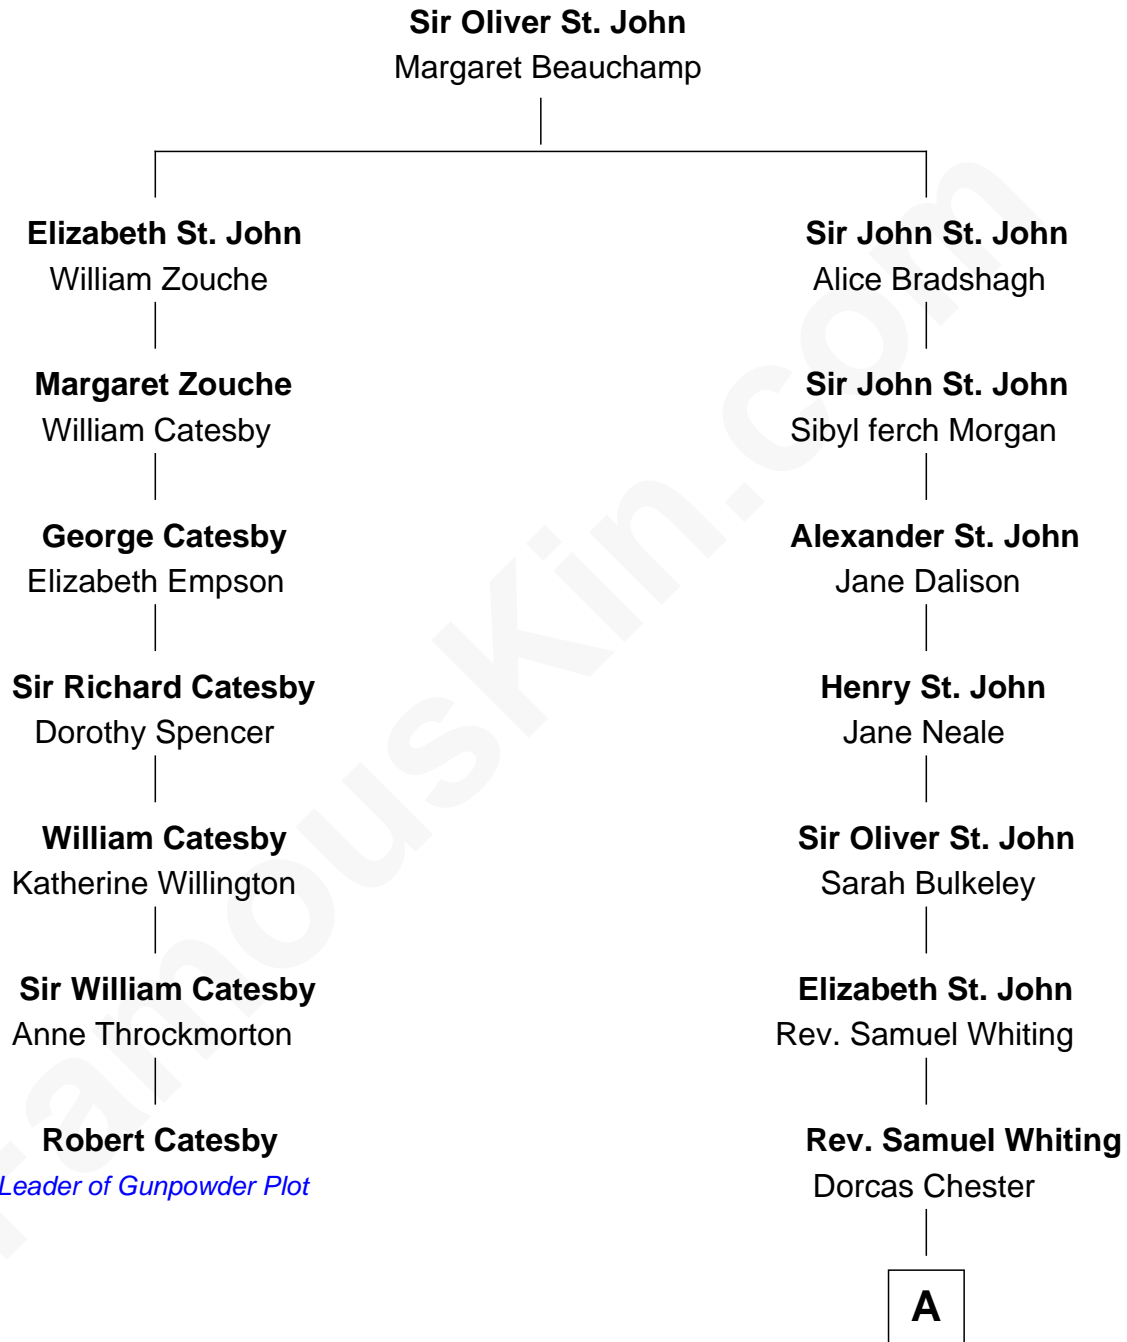

# FamousKin.com Relationship Chart of

**Robert Catesby**

*Leader of Gunpowder Plot*

6th cousin 9 times removed of

**Bette Davis**

*Movie Actress*

**A**

**Oliver Whiting**

Anna Danforth

**John Whiting**

Dorcas Hunt

**Dorcas Whiting**

Dr. William Worcester

**Dorothy Worcester**

James Bailey

**Benjamin W. Bailey**

Latta Hopkins

**Harriet Jane Bailey**

Charles Otis Thompson

**Harriet Eugenia Thompson**

William Aaron Favor

**Ruth Augusta Favor**

Harlow Morrell Davis

**Bette Davis**