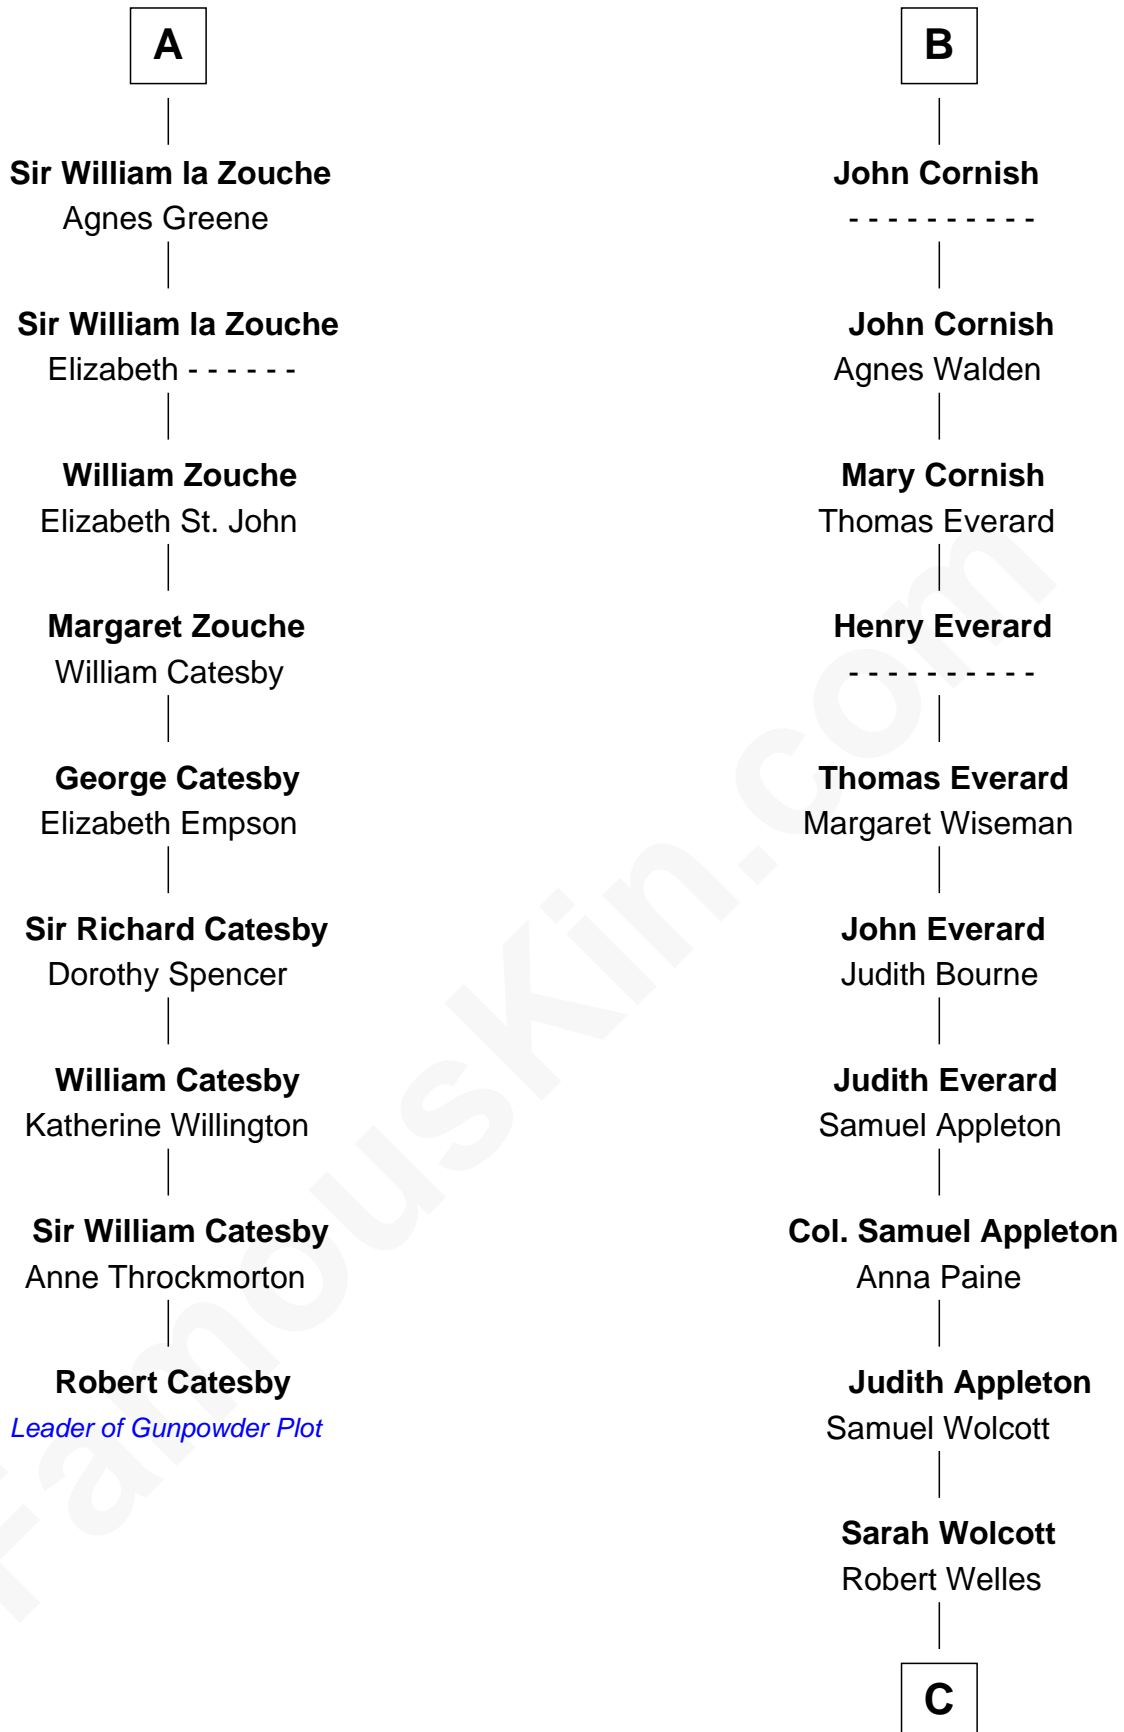

FamousKin.com Relationship Chart of

Robert Catesby

Leader of Gunpowder Plot

15th cousin 5 times removed of

Eliphalet Remington

Founder of Remington Arms Company

Robert Fitzrichard

Maud de St. Liz

C

Sarah Welles
Jonathan Robbins

Sarah Robbins
Elisha Kilbourn

Elizabeth Kilbourn
Eliphalet Remington

Eliphalet Remington
Founder of Remington Arms Company