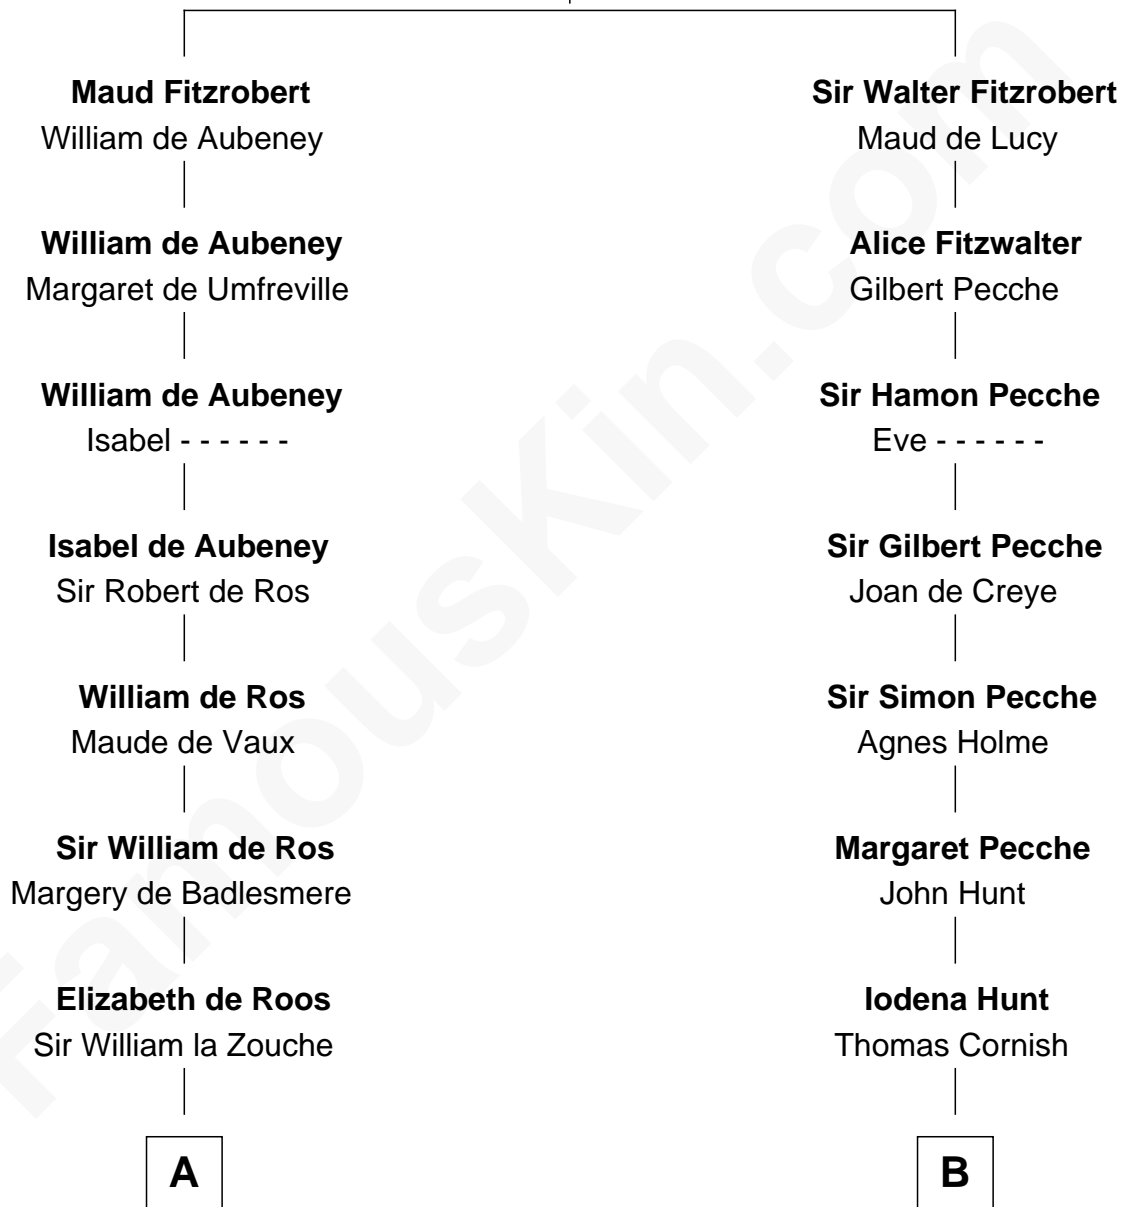

FamousKin.com Relationship Chart of

Robert Catesby

Leader of Gunpowder Plot

15th cousin 5 times removed of

Eliphalet Remington

Founder of Remington Arms Company

Robert Fitzrichard

Maud de St. Liz

C

Sarah Welles
Jonathan Robbins

Sarah Robbins
Elisha Kilbourn

Elizabeth Kilbourn
Eliphalet Remington

Eliphalet Remington
Founder of Remington Arms Company