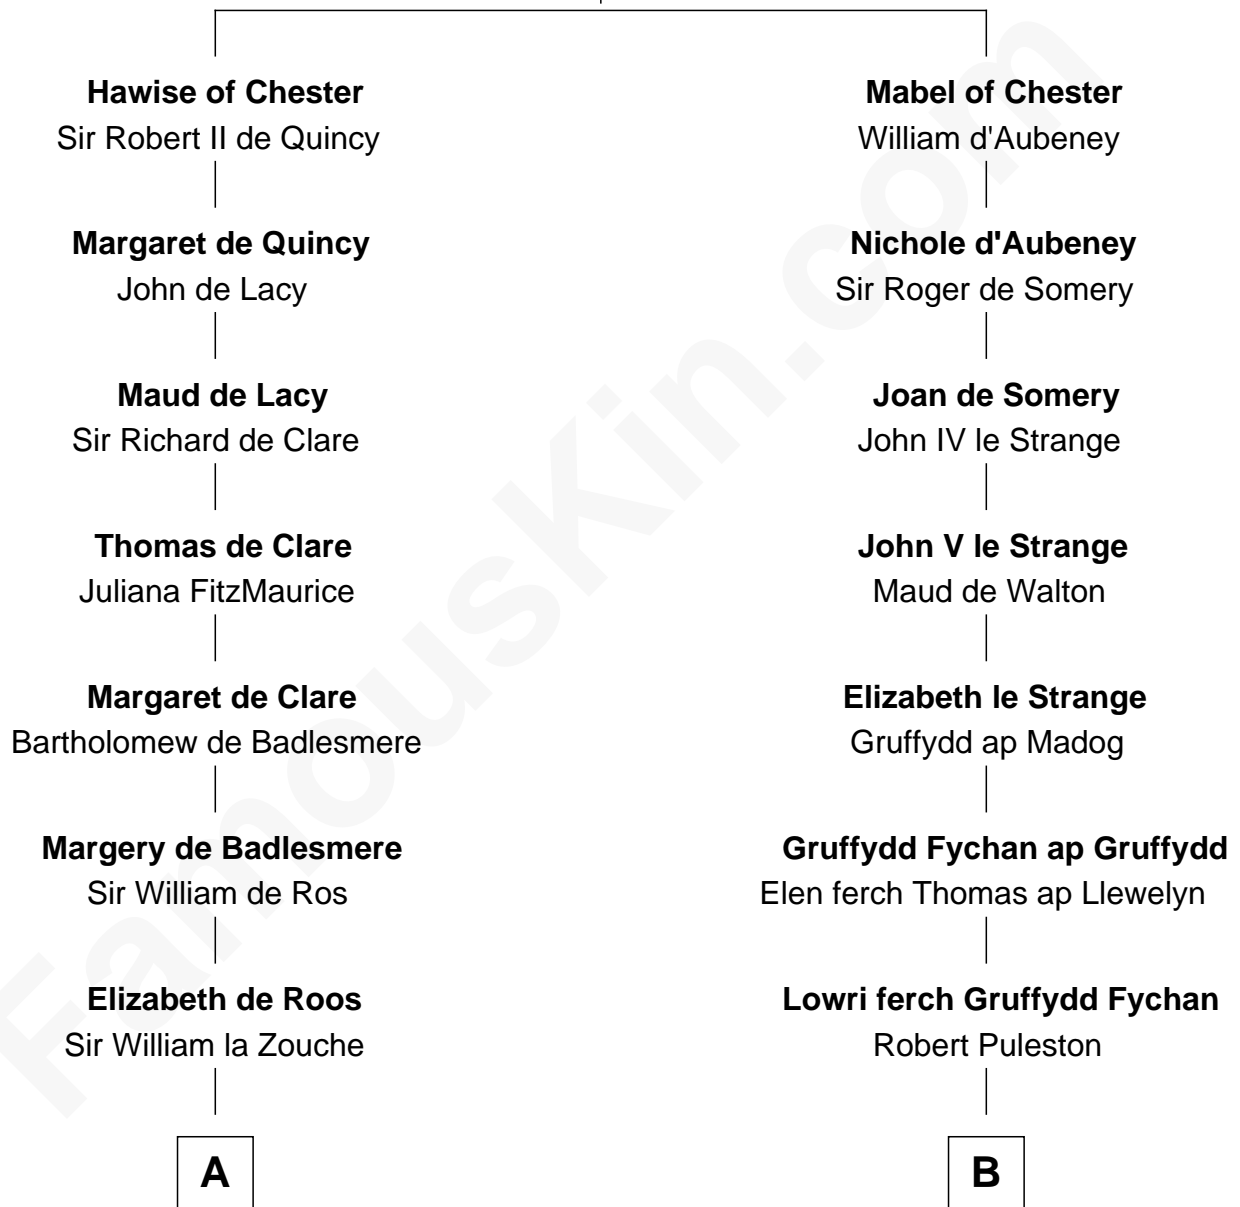

Hugh de Kevelioc
Bertrade de Montfort