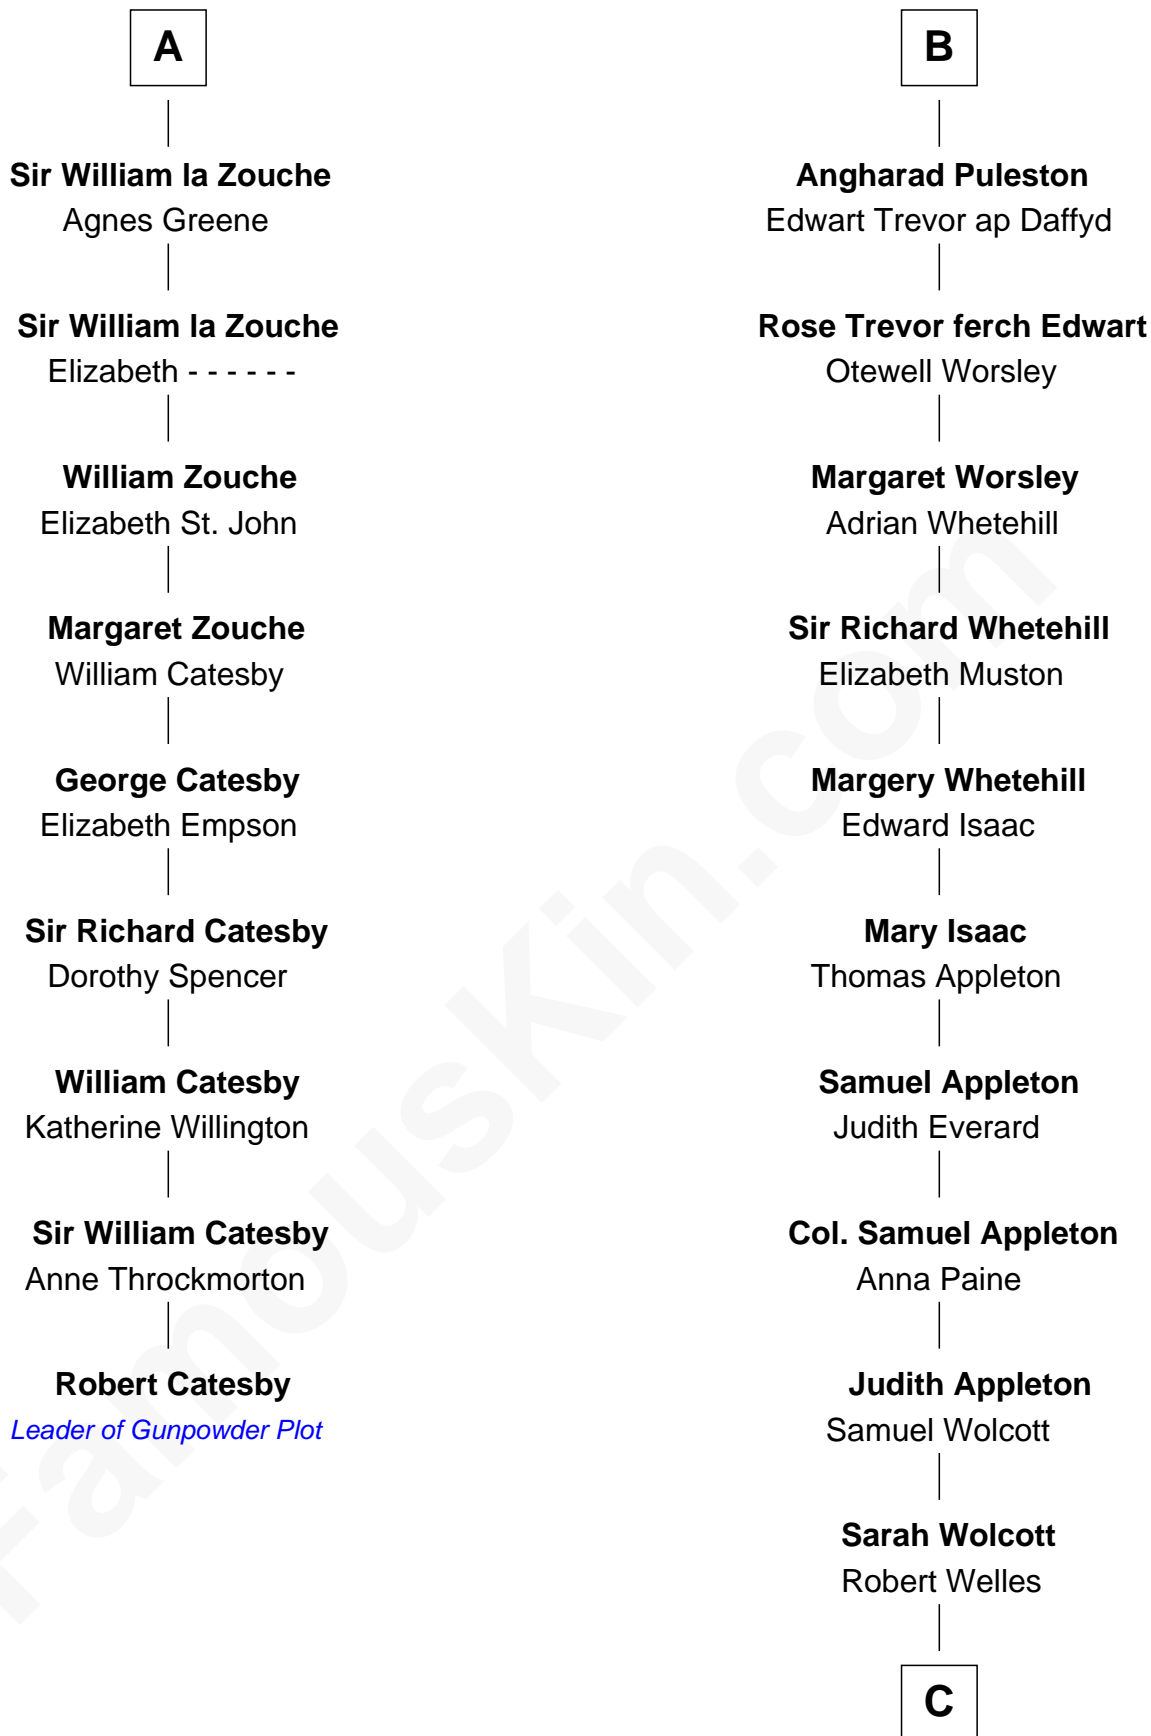

FamousKin.com

Relationship Chart of

Robert Catesby

Leader of Gunpowder Plot

15th cousin 5 times removed of

Eliphalet Remington

Founder of Remington Arms Company

C

Sarah Welles
Jonathan Robbins

Sarah Robbins
Elisha Kilbourn

Elizabeth Kilbourn
Eliphalet Remington

Eliphalet Remington
Founder of Remington Arms Company