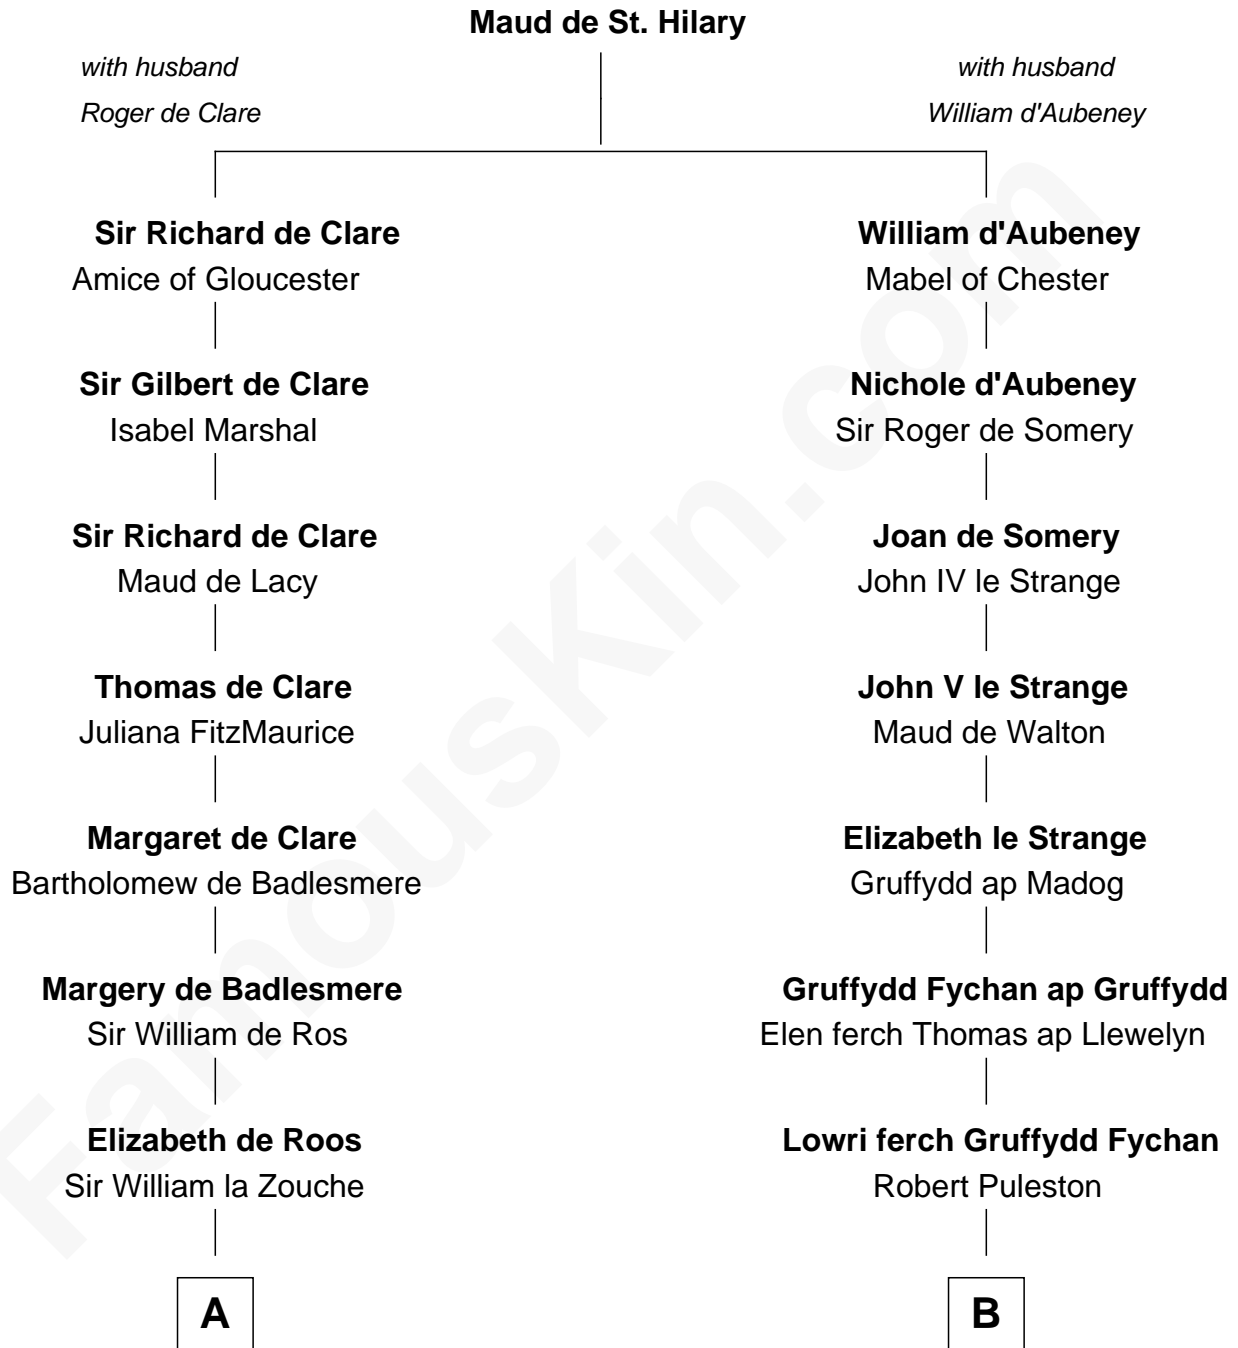

FamousKin.com

Relationship Chart of

Robert Catesby

Leader of Gunpowder Plot

15th cousin 5 times removed of

Eliphalet Remington

Founder of Remington Arms Company

C

Sarah Welles
Jonathan Robbins

Sarah Robbins
Elisha Kilbourn

Elizabeth Kilbourn
Eliphalet Remington

Eliphalet Remington
Founder of Remington Arms Company