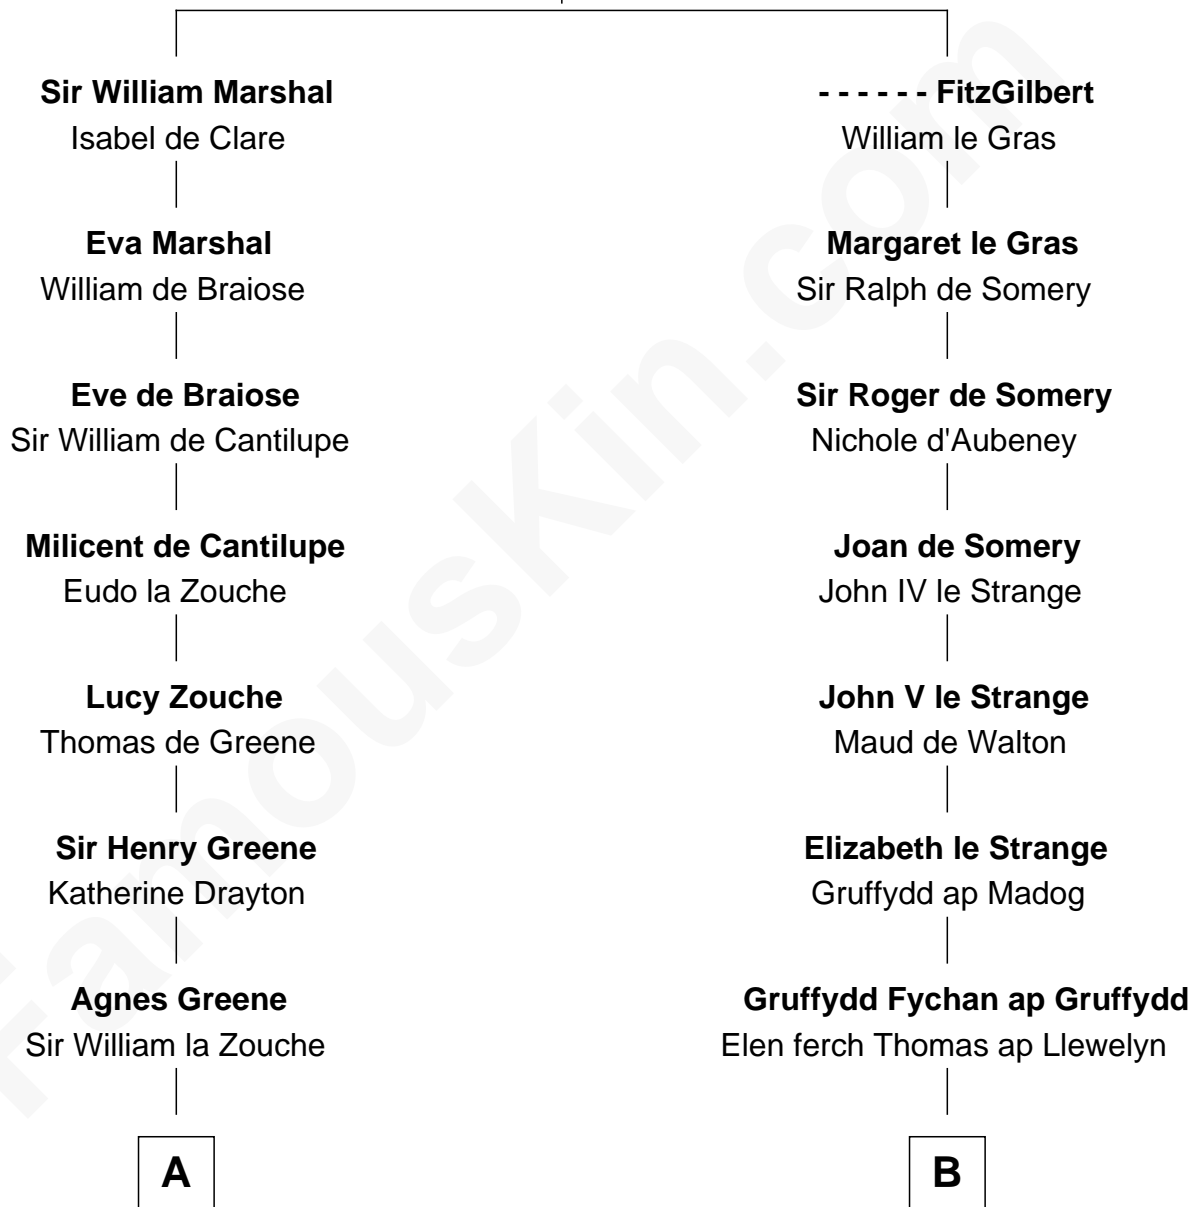

# FamousKin.com Relationship Chart of

**Robert Catesby**

*Leader of Gunpowder Plot*

14th cousin 7 times removed of

**Eliphalet Remington**

*Founder of Remington Arms Company*

**John FitzGilbert**  
Sybilla of Salisbury

**C**

—  
**Sarah Wolcott**

Robert Welles

—  
**Sarah Welles**

Jonathan Robbins

—  
**Sarah Robbins**

Elisha Kilbourn

—  
**Elizabeth Kilbourn**