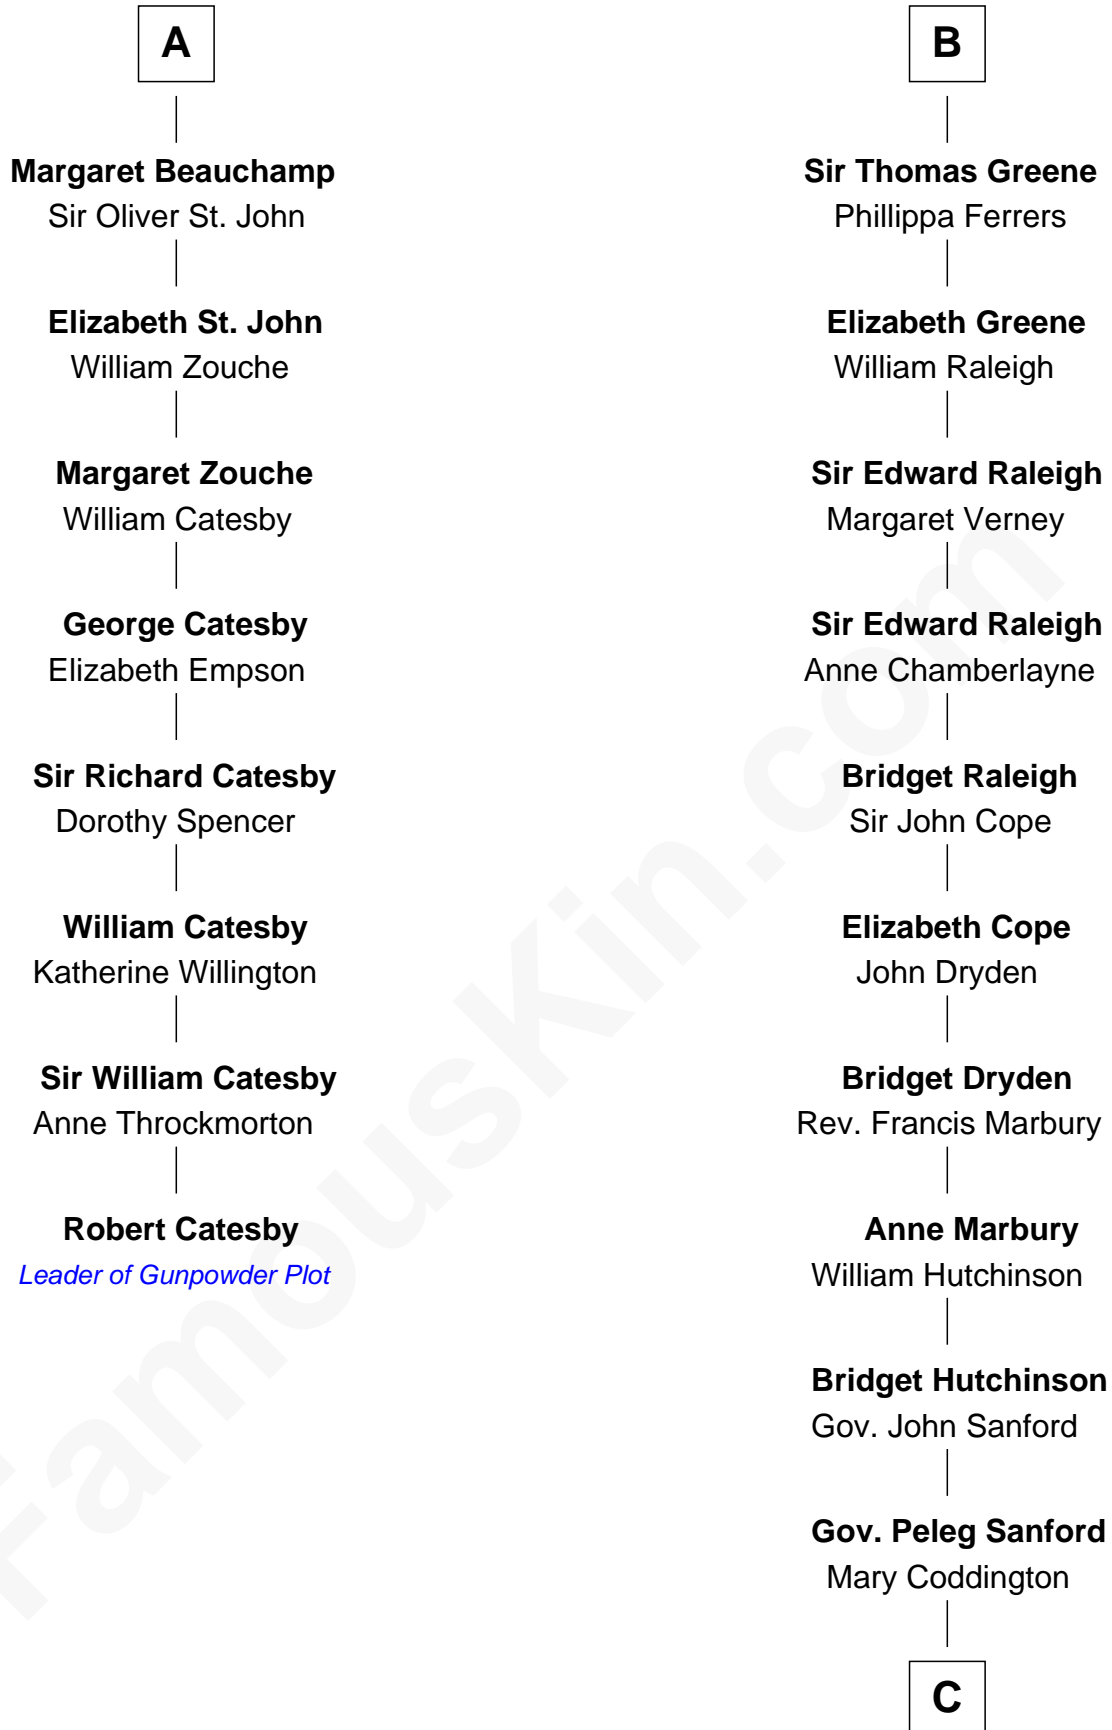

### Robert Catesby

*Leader of Gunpowder Plot*

14th cousin 7 times removed of

### Lucretia (Rudolph) Garfield

*First Lady of President James Garfield*

**Sir Humphrey de Bohun**

Maud of Eu

**C**

**Anne Sanford**

Capt. John Mason

**Peleg Sanford Mason**

Mary Stanton

**Elijah Mason**

Lucretia Greene

**Arabella Greene Mason**

Zebulon Rudolph

**Lucretia (Rudolph) Garfield**

*First Lady of James Garfield*

FamousKin.com