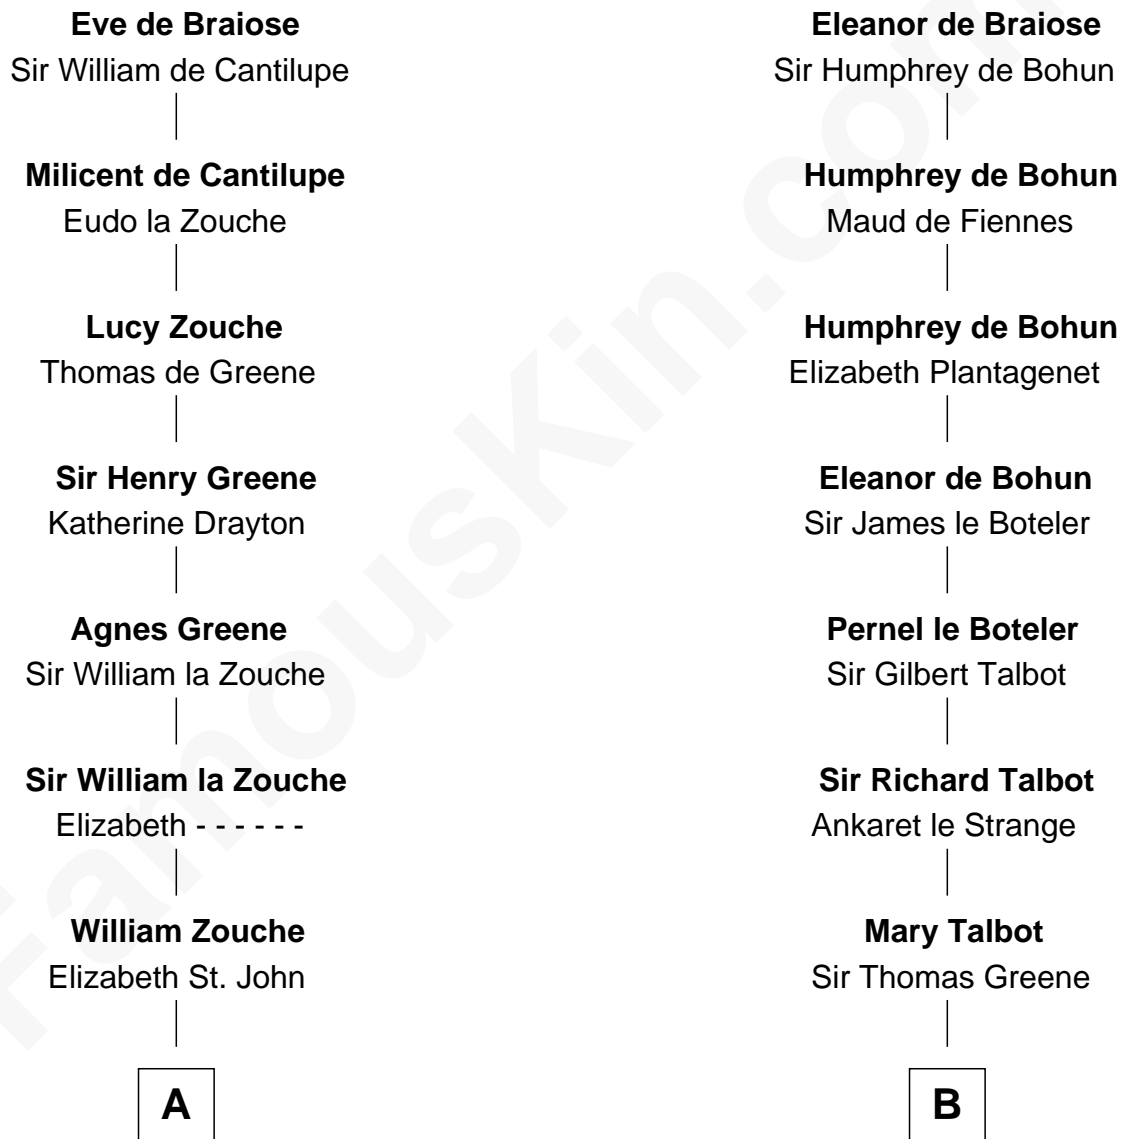

FamousKin.com

Relationship Chart of

Robert Catesby

Leader of Gunpowder Plot

12th cousin 9 times removed of

Lucretia (Rudolph) Garfield

First Lady of President James Garfield

William de Braiose

Eva Marshal

C

Anne Sanford
Capt. John Mason

Peleg Sanford Mason
Mary Stanton

Elijah Mason
Lucretia Greene

Arabella Greene Mason
Zebulon Rudolph

Lucretia (Rudolph) Garfield
First Lady of James Garfield

FamousKin.com