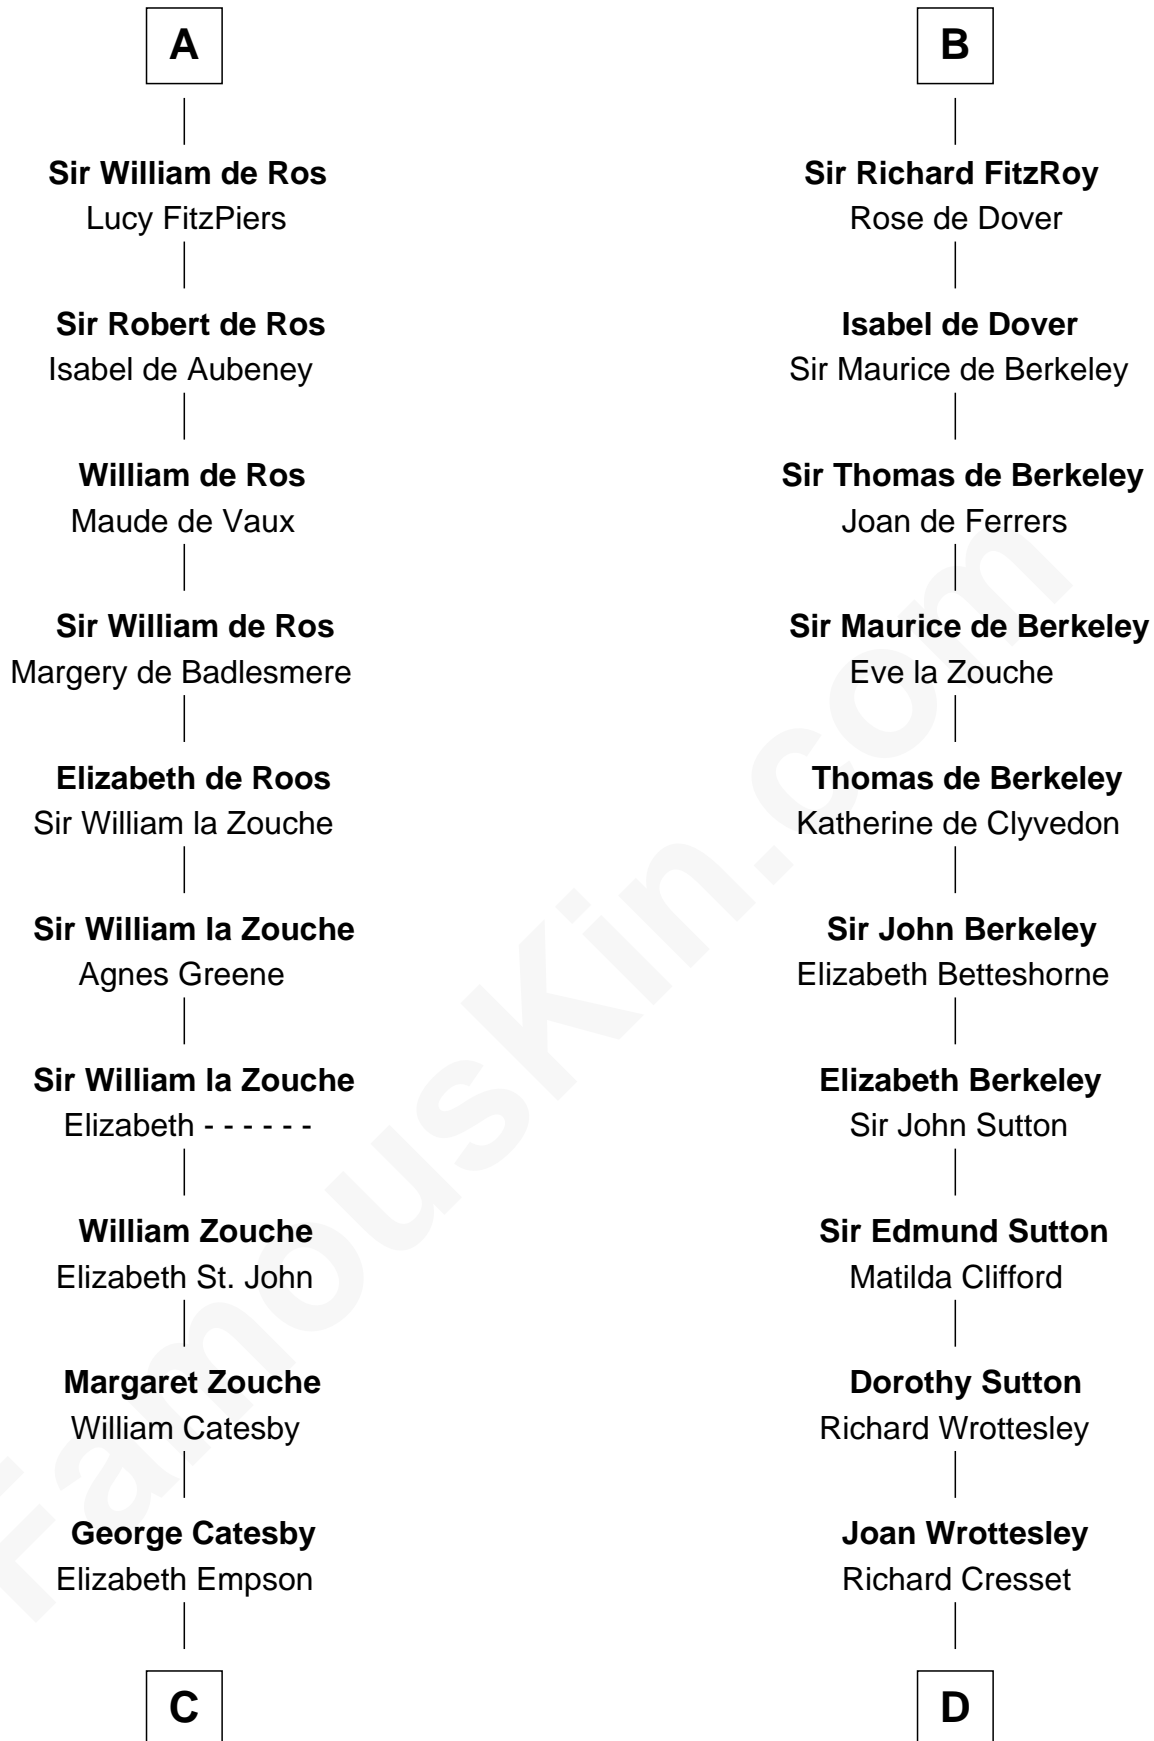

FamousKin.com Relationship Chart of

Robert Catesby

Leader of Gunpowder Plot

20th cousin of

Richard More

(c1614 - c1696) Mayflower passenger 1620

MAYFLOWER

C

Sir Richard Catesby

Dorothy Spencer

William Catesby

Katherine Willington

Sir William Catesby

Anne Throckmorton

Robert Catesby

Leader of Gunpowder Plot

D

Margaret Cresset

Thomas More

Jasper More

Elizabeth Smalley

Katherine More

Col. Samuel More

Richard More

Mayflower passenger 1620

FamousKin.com