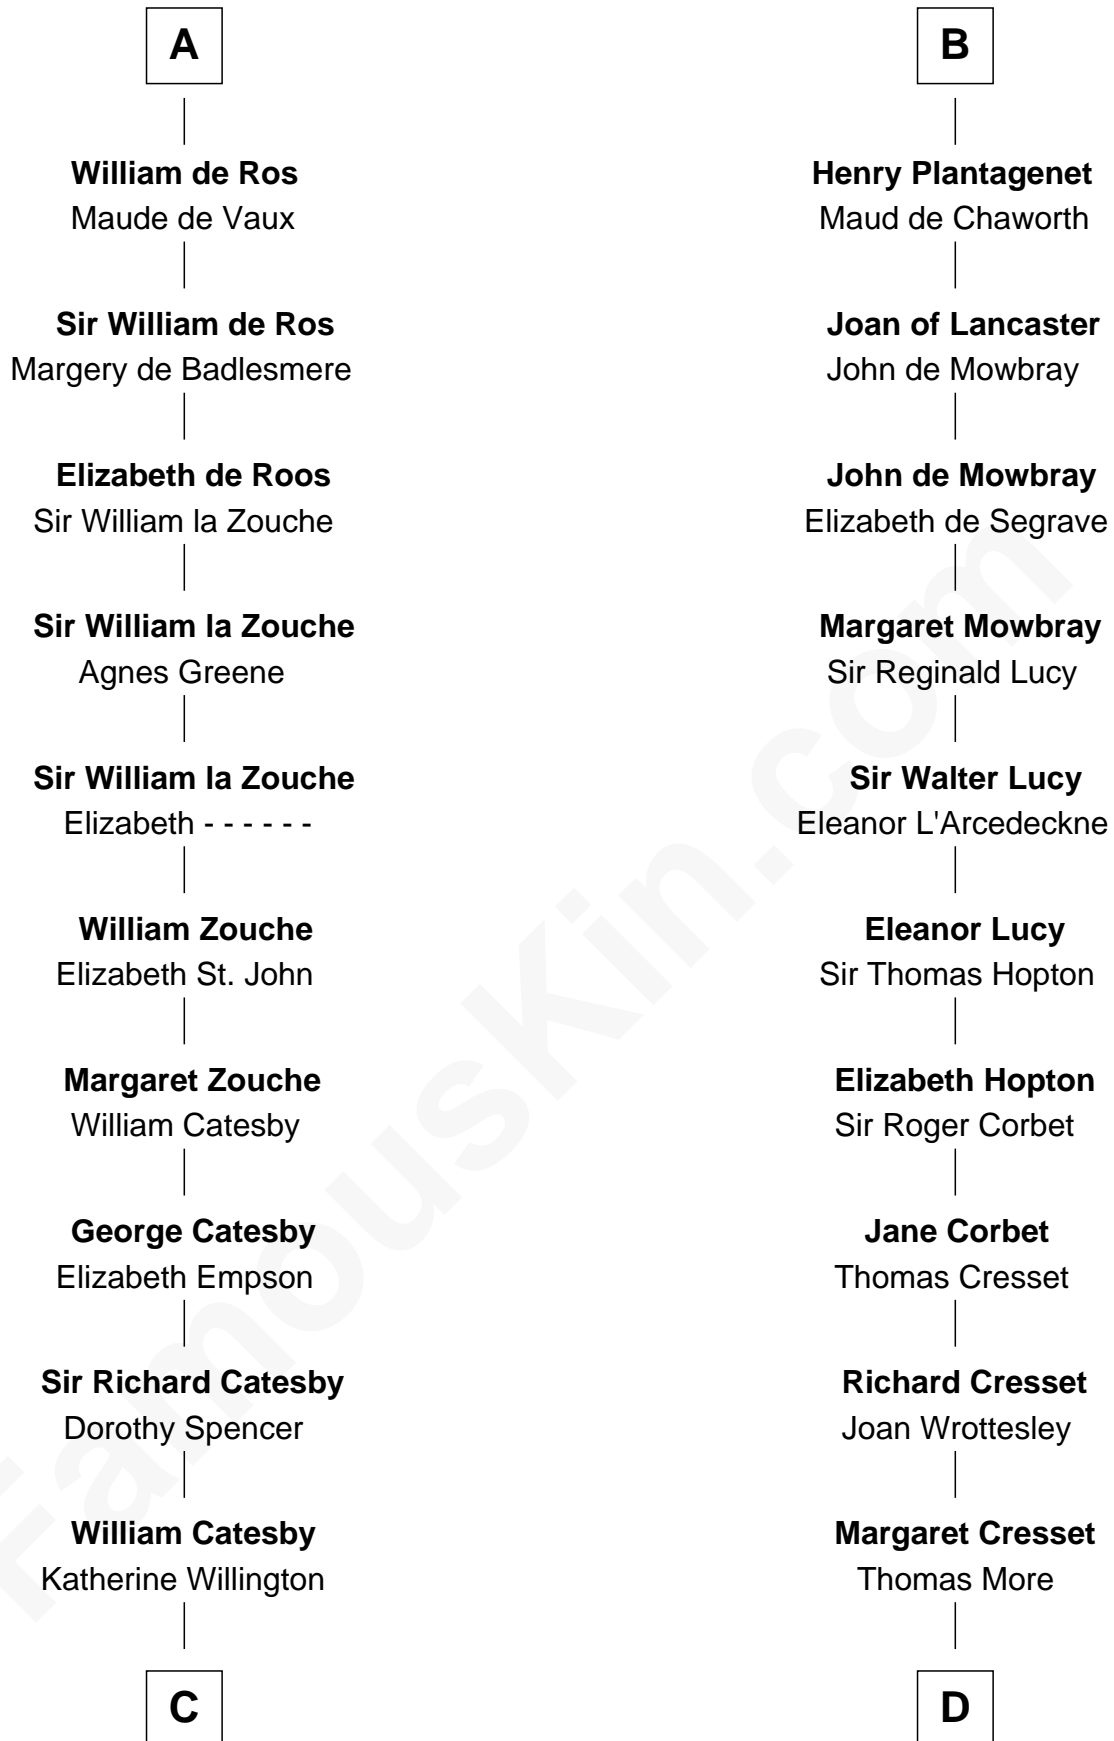

FamousKin.com Relationship Chart of **Robert Catesby**

Leader of Gunpowder Plot

MAYFLOWER

18th cousin 1 time removed of

Richard More

(c1614 - c1696) Mayflower passenger 1620

C

Sir William Catesby
Anne Throckmorton

Robert Catesby
Leader of Gunpowder Plot

D

Jasper More
Elizabeth Smalley

Katherine More
Col. Samuel More

Richard More
Mayflower passenger 1620

FamousKin.com