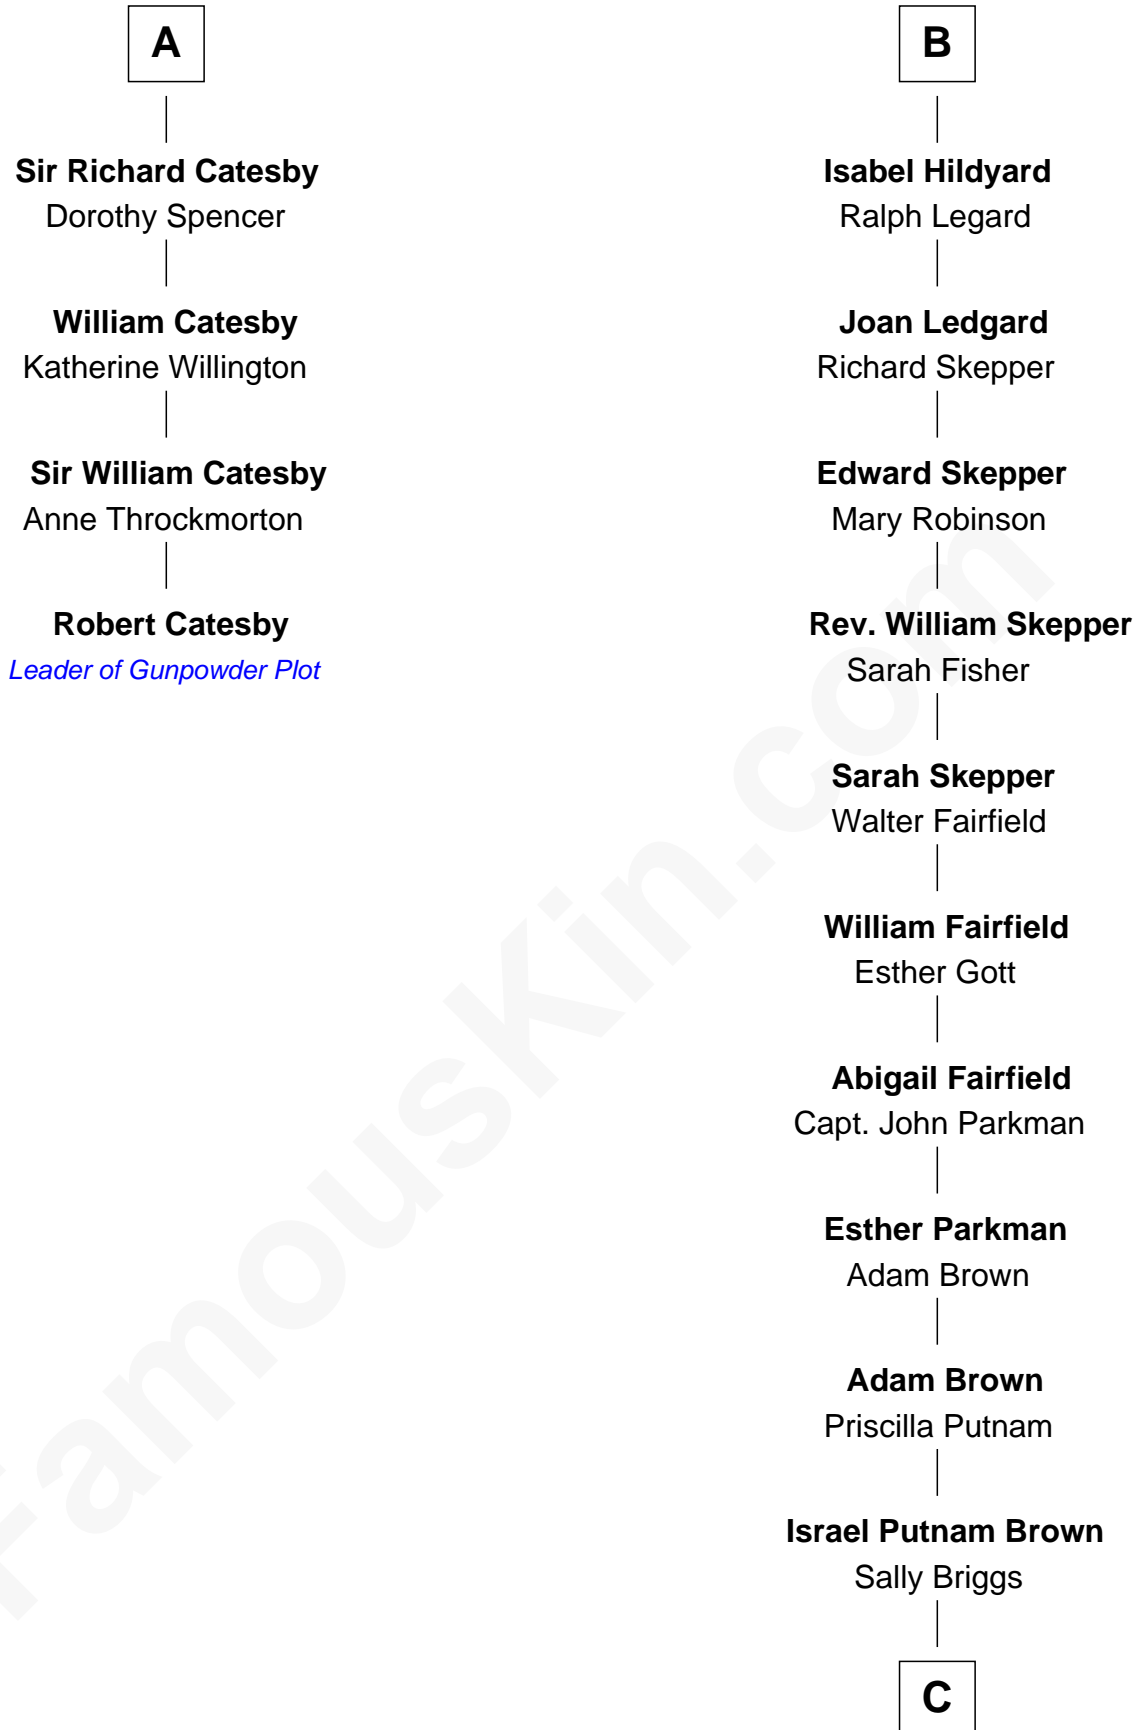

FamousKin.com Relationship Chart of

Robert Catesby

Leader of Gunpowder Plot

10th cousin 10 times removed of

Calvin Coolidge

30th U.S. President

Sir William la Zouche

Maud Lovel

Sir William Deincourt

Margaret Deincourt

Sir Robert de Tibetot

Elizabeth de Tibetot

Sir Philip le Despencer

Margery Despencer

Sir Roger Wentworth

Sir Philip Wentworth

Mary Clifford

Elizabeth Wentworth

Sir Martin de la See

Joan de la See

Sir Piers Hildyard

B

C

|
Sally Briggs Brown

Israel Chase Brewer

|
Sarah Almeda Brewer

Calvin Galusha Coolidge

|
Col. John Calvin Coolidge

Victoria Josephine Moor

|
Calvin Coolidge

30th U.S. President

FamousKin.com