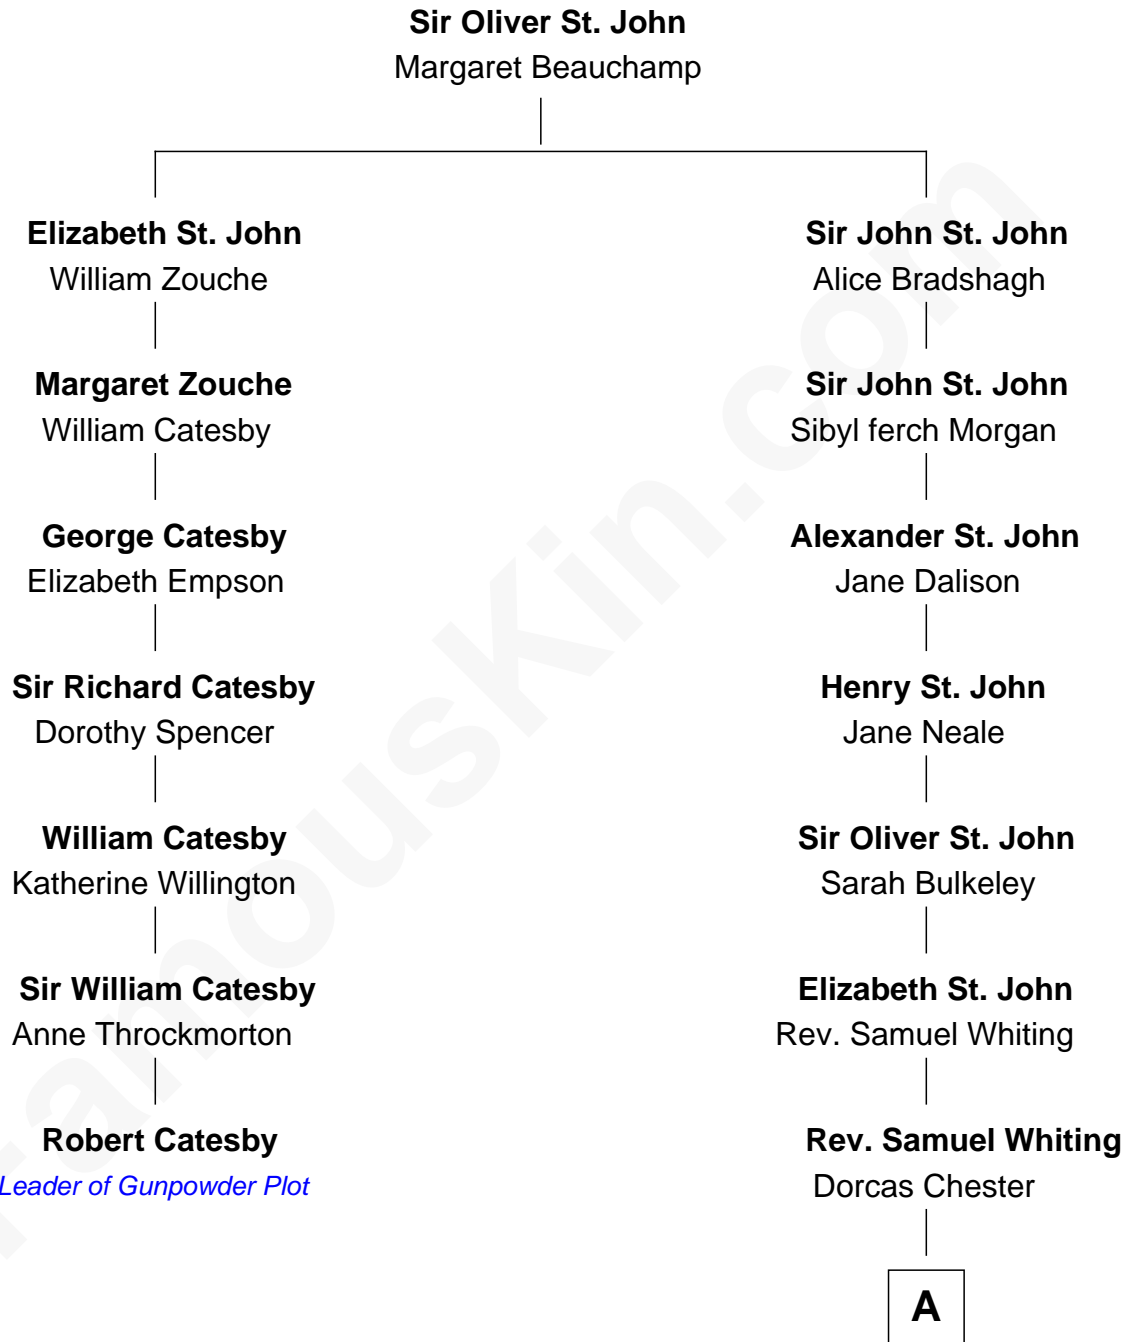

FamousKin.com Relationship Chart of

Robert Catesby

Leader of Gunpowder Plot

6th cousin 8 times removed of

Calvin Coolidge

30th U.S. President

A

|
Samuel Whiting

Elizabeth Read

|
Katherine Whiting

John Lane

|
Susanna Lane

Nathaniel Davis

|
Nathaniel Davis

Lydia Harwood

|
Mary Davis