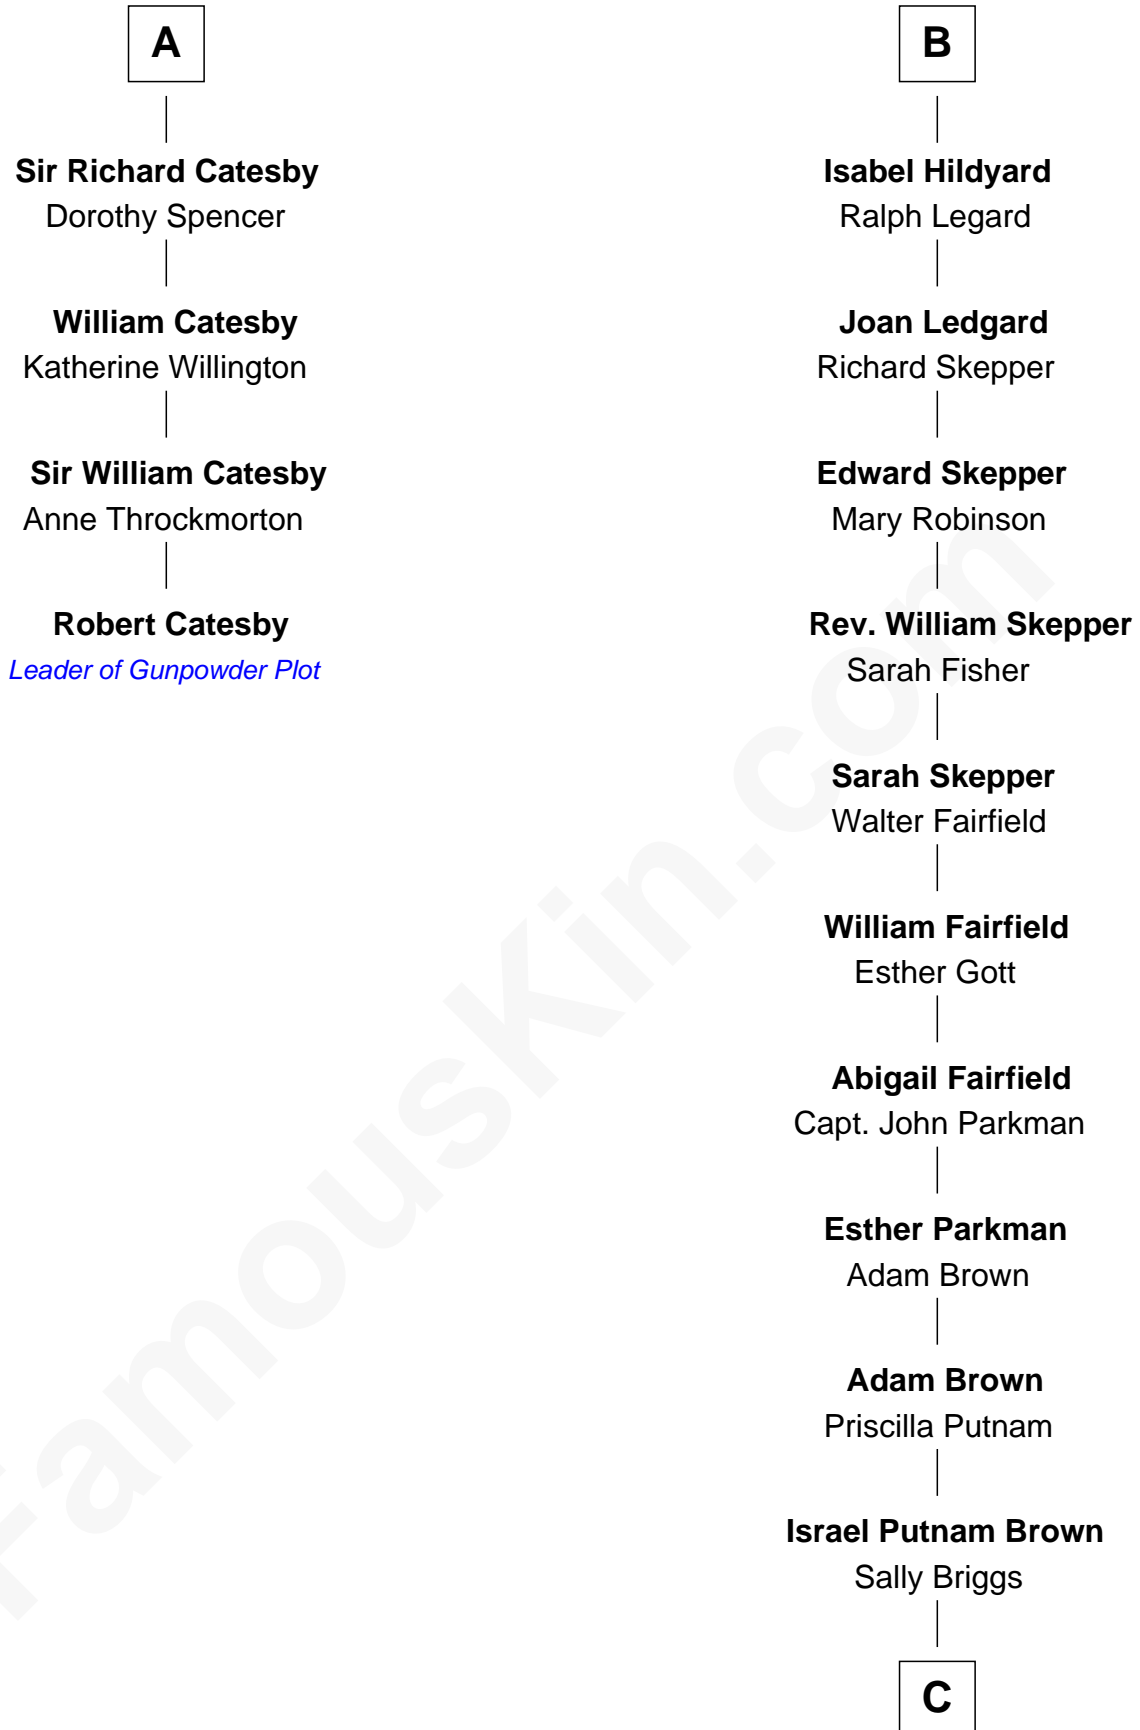

FamousKin.com Relationship Chart of

Robert Catesby

Leader of Gunpowder Plot

10th cousin 10 times removed of

Calvin Coolidge

30th U.S. President

Bartholomew de Badlesmere

Margaret de Clare

Margery de Badlesmere

Sir William de Ros

Elizabeth de Roos

Sir William la Zouche

Sir William la Zouche

Agnes Greene

Sir William la Zouche

Elizabeth - - - - -

Sir John de Tibetot

Sir Robert de Tibetot

Margaret Deincourt

Elizabeth de Tibetot

Sir Philip le Despencer

Margery Despencer

Sir Roger Wentworth

Sir Philip Wentworth

Mary Clifford

Elizabeth Wentworth

Sir Martin de la See

Joan de la See

Sir Piers Hildyard

B

C

Sally Briggs Brown