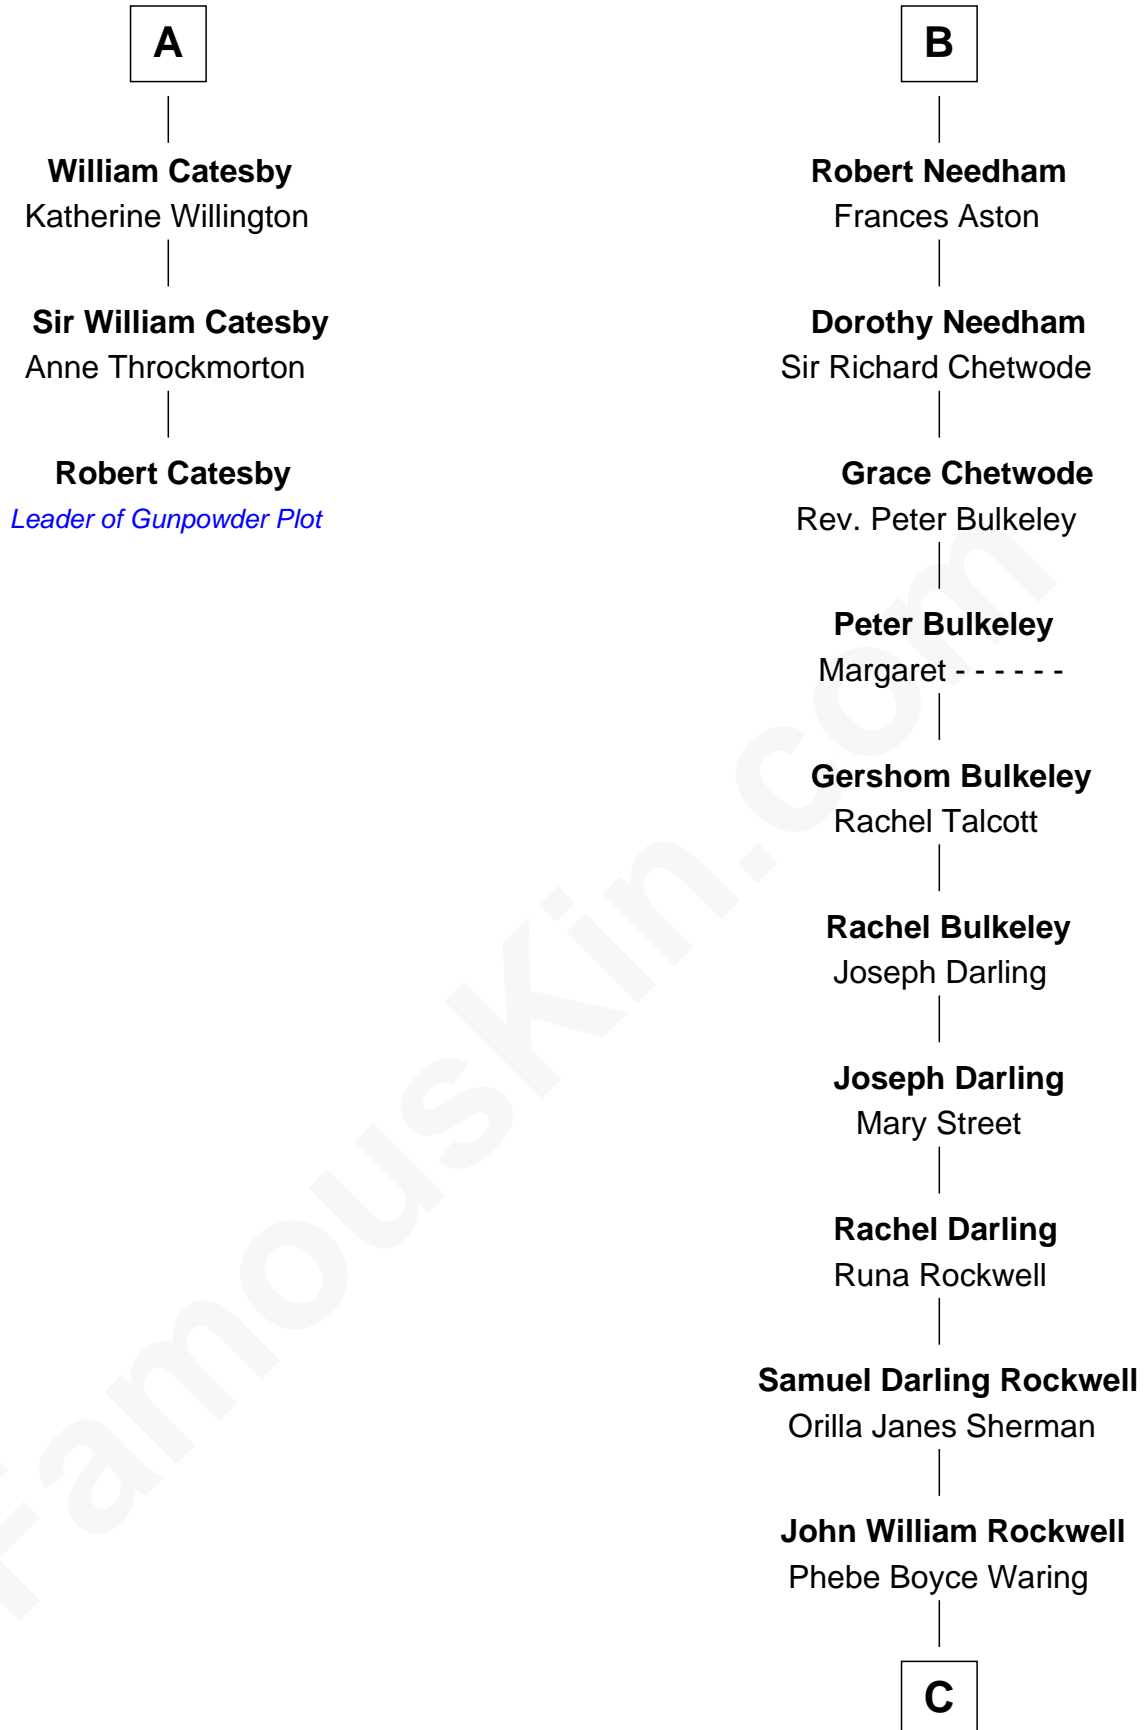

# FamousKin.com Relationship Chart of

**Robert Catesby**

*Leader of Gunpowder Plot*

9th cousin 9 times removed of

**Norman Rockwell**

*American Artist*

**Sir William de Ros**  
Margery de Badlesmere

**Elizabeth de Roos**  
Sir William la Zouche

**Sir William la Zouche**  
Agnes Greene

**Sir William la Zouche**  
Elizabeth - - - - -

**William Zouche**  
Elizabeth St. John

**Margaret Zouche**  
William Catesby

**George Catesby**  
Elizabeth Empson

**Sir Richard Catesby**  
Dorothy Spencer

**A**

**Maud de Roos**  
John de Welles

**Anne de Welles**  
James Butler

**James Butler**  
Joan Beauchamp

**Elizabeth Butler**  
John Talbot

**Sir Gilbert Talbot**  
Audrey Cotton

**Sir John Talbot**  
Margaret Troutbeck

**Anne Talbot**  
Thomas Needham

**B**

**C**

—  
**Jarvis Waring Rockwell**

Anne Mary Hill

—  
**Norman Rockwell**

*American Artist*