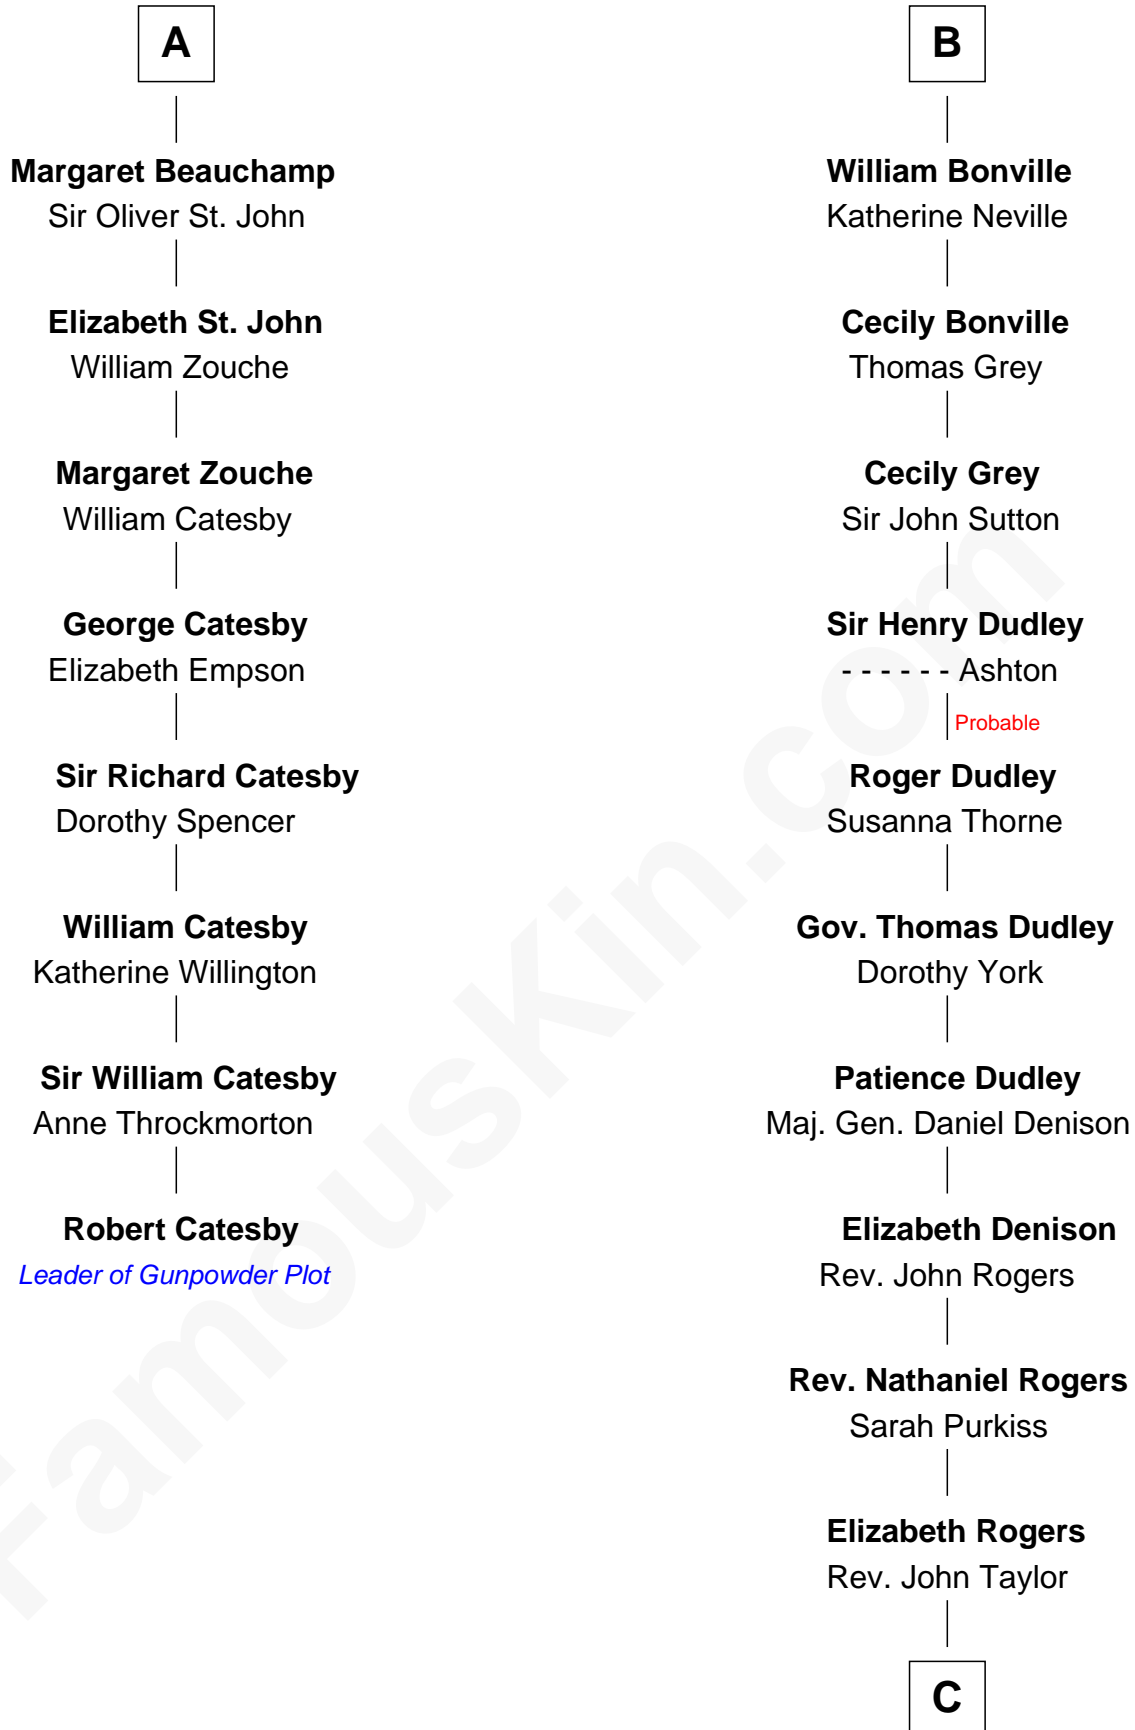

# FamousKin.com Relationship Chart of

**Robert Catesby**

*Leader of Gunpowder Plot*

14th cousin 4 times removed of

**Nicholas Gilman**

*Signer of the U.S. Constitution*

**Sir Humphrey de Bohun**

Maud of Eu

**C**

**Ann Taylor**  
Nicholas Gilman

**Nicholas Gilman**  
*Signer of the U.S. Constitution*

FamousKin.com