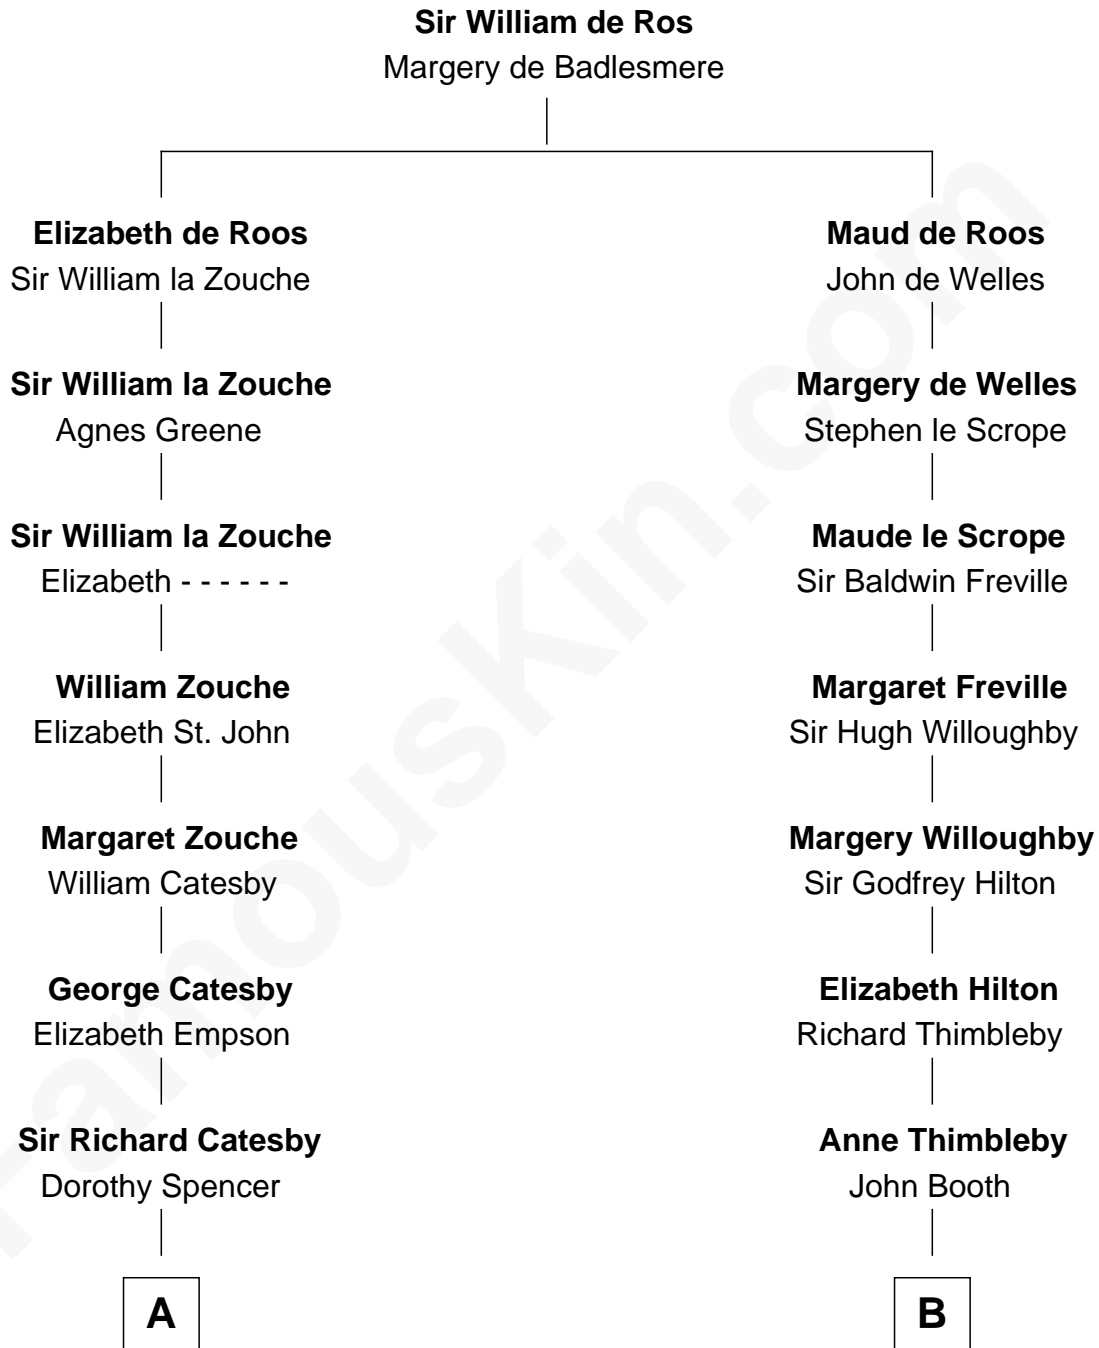

# FamousKin.com Relationship Chart of

**Robert Catesby**

*Leader of Gunpowder Plot*

9th cousin 6 times removed of

**Nicholas Gilman**

*Signer of the U.S. Constitution*

**A**

**William Catesby**  
Katherine Willington

**Sir William Catesby**  
Anne Throckmorton

**Robert Catesby**  
*Leader of Gunpowder Plot*

**B**

**Eleanor Booth**  
Edward Hamby

**William Hamby**  
Margaret Blewett

**Robert Hamby**  
Elizabeth Arnold

**Katherine Hamby**  
Edward Hutchinson