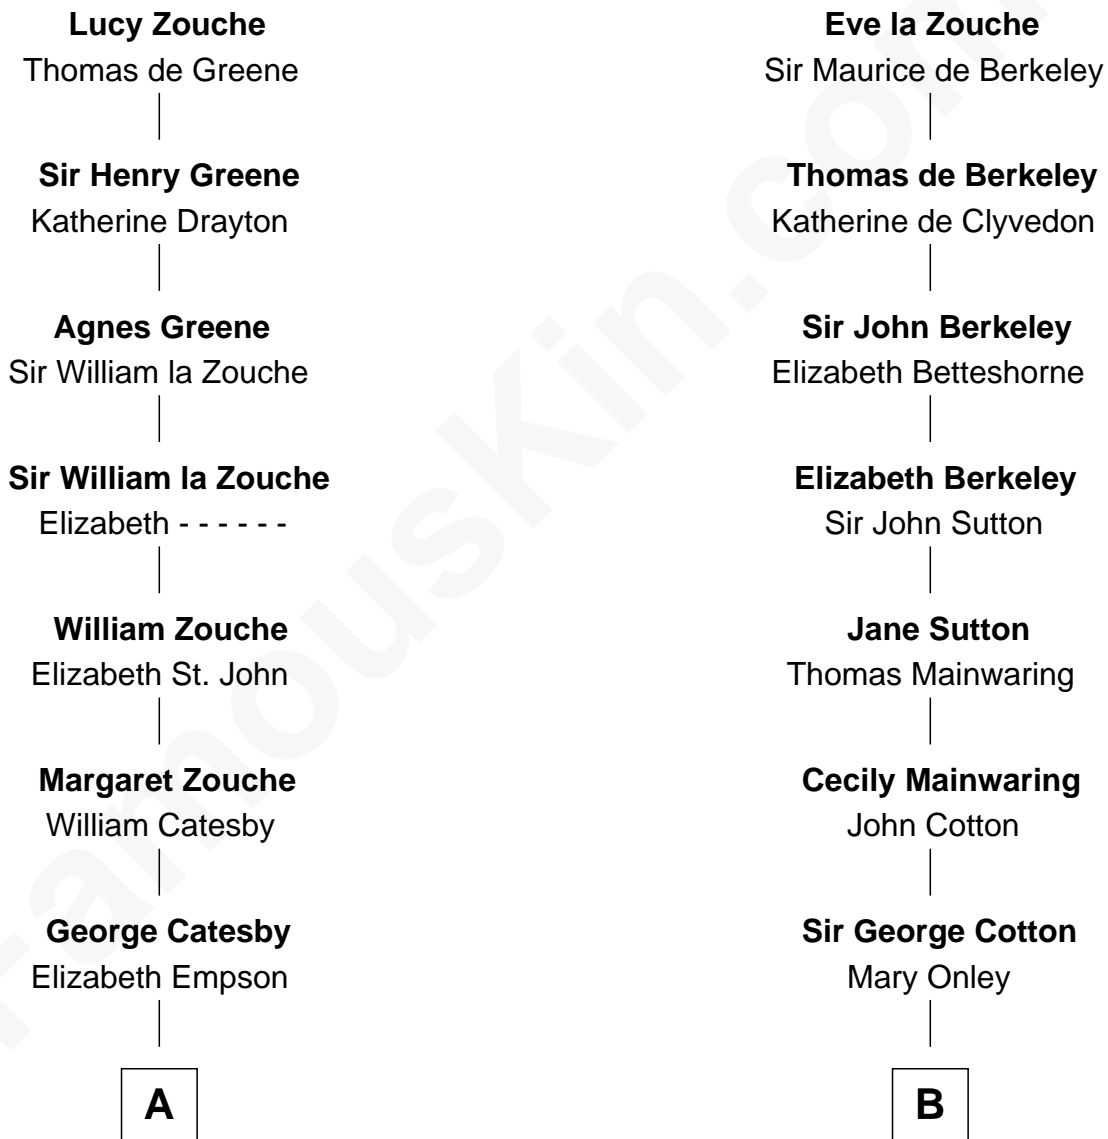

# FamousKin.com Relationship Chart of

**Robert Catesby**

*Leader of Gunpowder Plot*

10th cousin 11 times removed of

**Richard Gere**

*Movie Actor*

**Eudo la Zouche**  
Milicent de Cantilupe

C

**Julia Anne Hempstead**

Elisha Thomas Tiffany

**Nelson Leroy Tiffany**

Evaline Harriet Williams

**William Stanton Tiffany**

Anna Rebecca Stevens

**Doris Anna Tiffany**

Homer George Gere