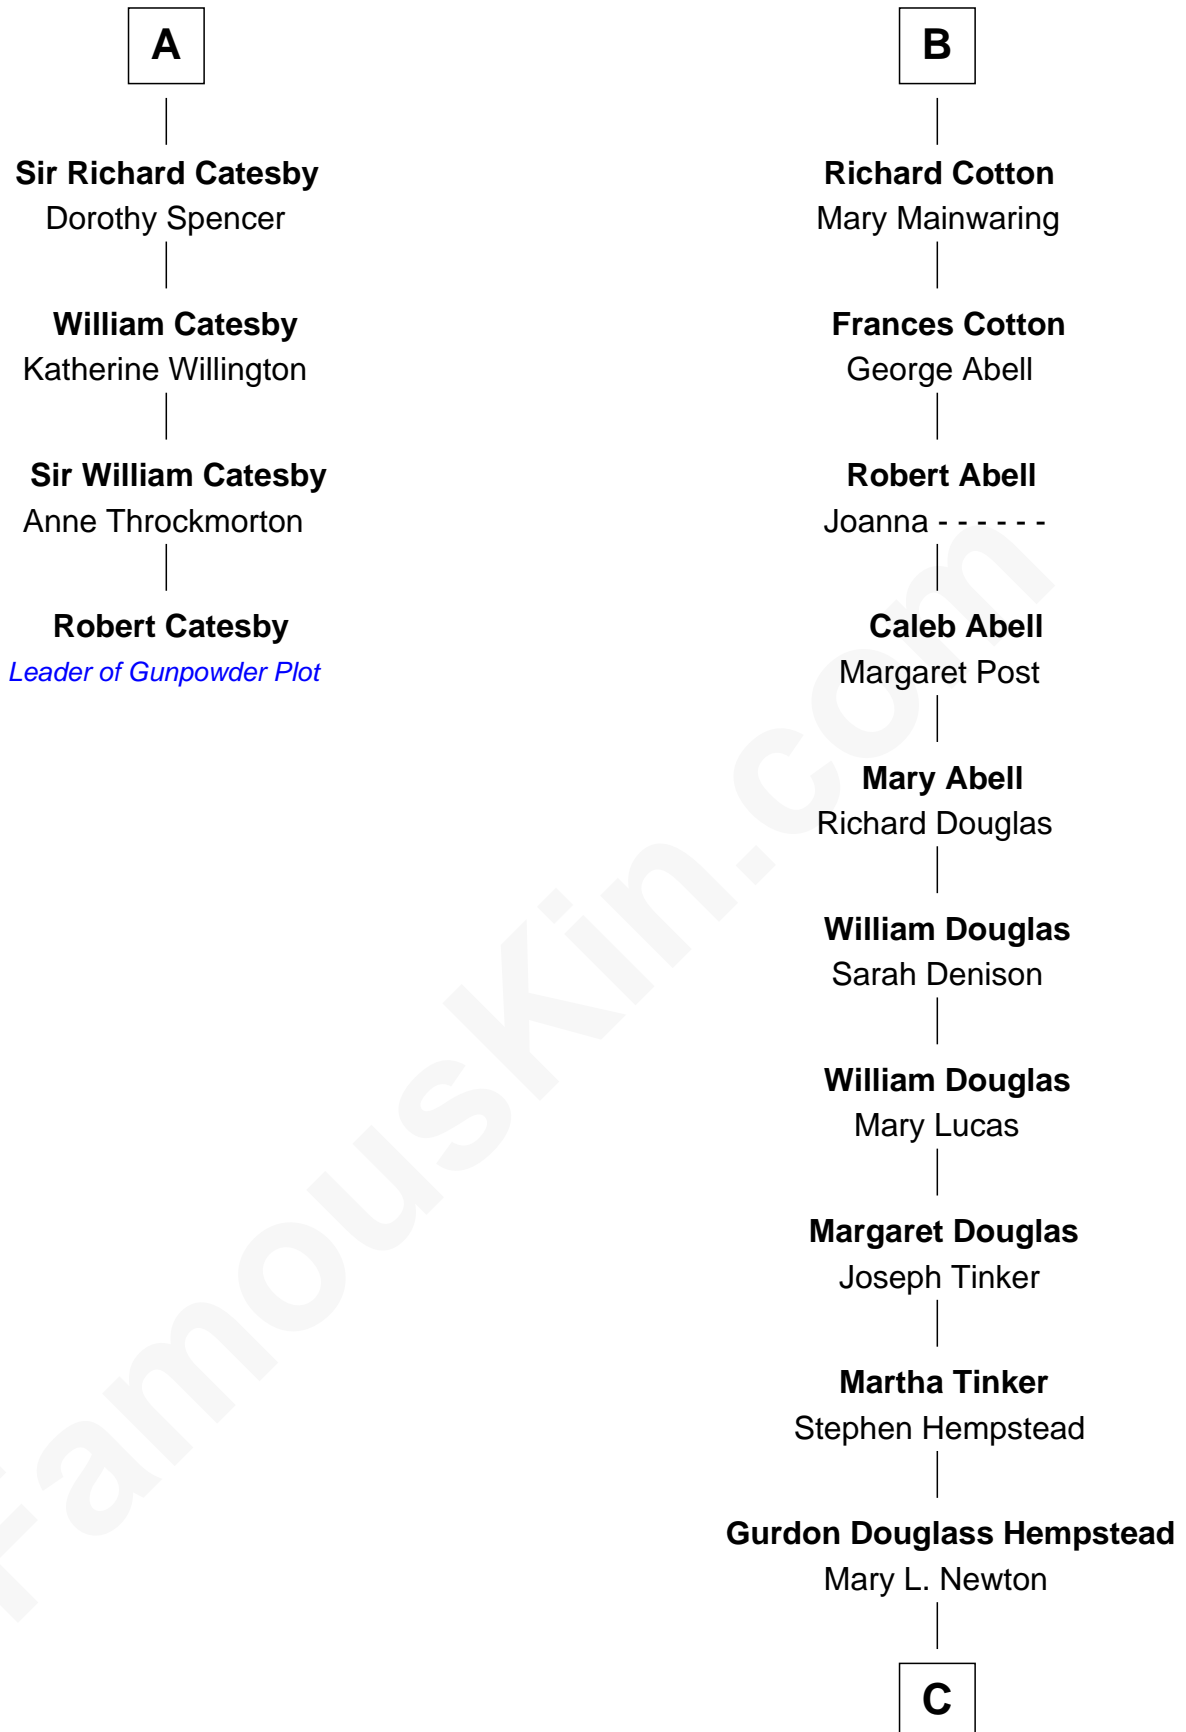

# FamousKin.com Relationship Chart of

**Robert Catesby**

*Leader of Gunpowder Plot*

10th cousin 11 times removed of

**Richard Gere**

*Movie Actor*

**Eudo la Zouche**  
Milicent de Cantilupe

C

**Julia Anne Hempstead**

Elisha Thomas Tiffany

**Nelson Leroy Tiffany**

Evaline Harriet Williams

**William Stanton Tiffany**

Anna Rebecca Stevens

**Doris Anna Tiffany**

Homer George Gere