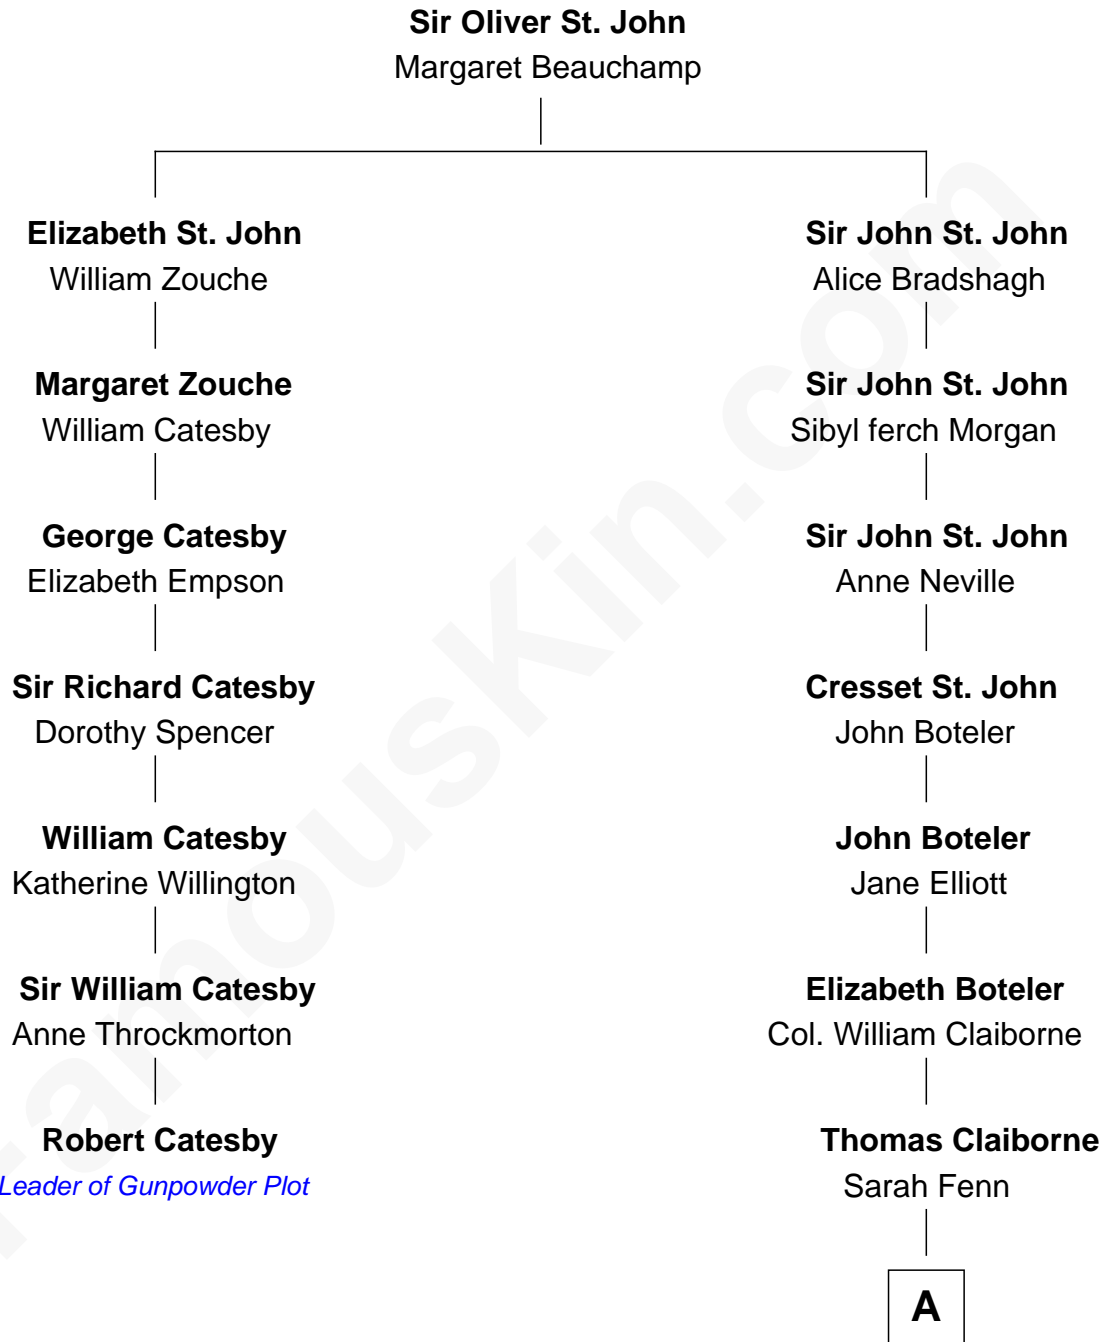

# FamousKin.com Relationship Chart of

**Robert Catesby**

*Leader of Gunpowder Plot*

6th cousin 4 times removed of

**William C. C. Claiborne**

*1st Governor of Louisiana*

**A**

|  
**Thomas Claiborne**

Ann Fox  
|

**Nathaniel Claiborne**

Jane Cole  
|

**William Claiborne**

Mary Leigh  
|

**William C. C. Claiborne**

*1st Governor of Louisiana*

FamousKin.com