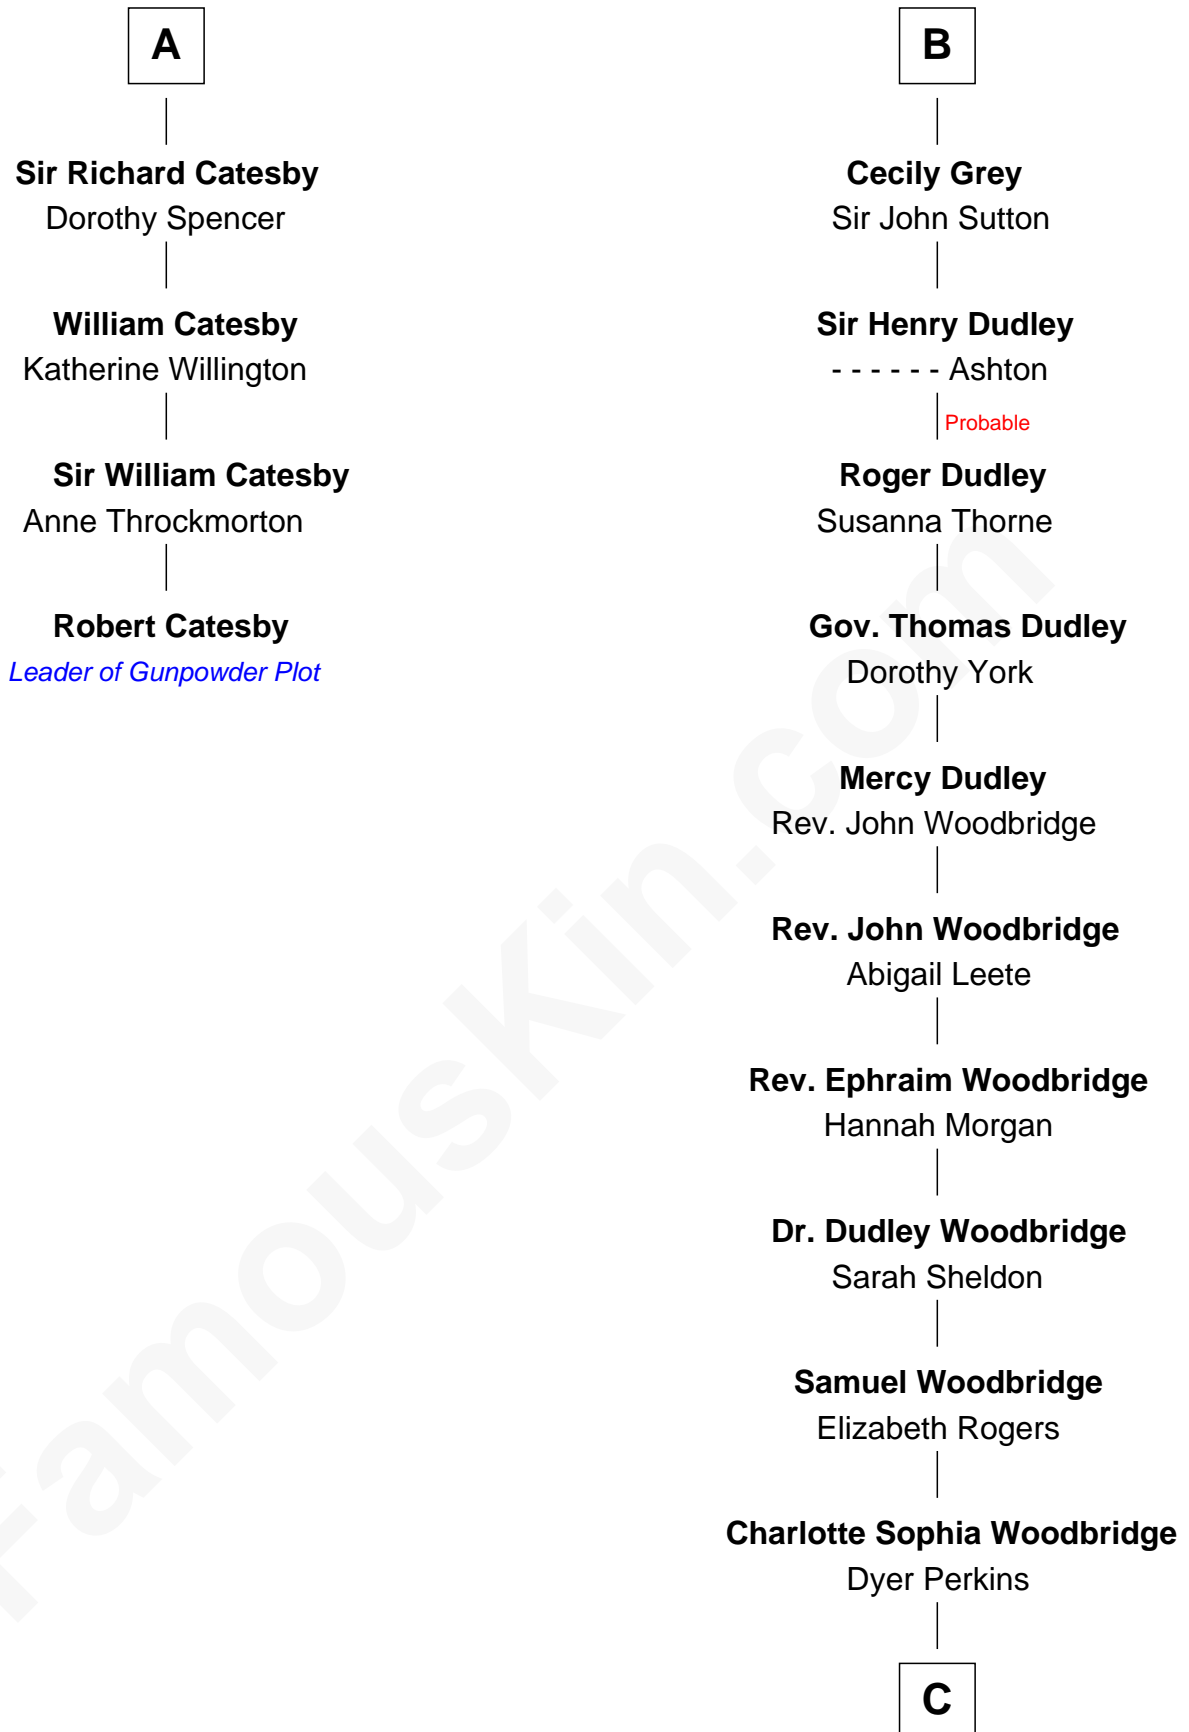

# FamousKin.com Relationship Chart of

**Robert Catesby**

*Leader of Gunpowder Plot*

10th cousin 10 times removed of

**Humphrey Bogart**

*Movie Actor*

**Bartholomew de Badlesmere**

Margaret de Clare

Sir William de Ros

**Thomas de Ros**

Beatrice de Stafford

**Margaret de Ros**

Sir Reynold Grey

**Margaret Grey**

Sir William Bonville

**William Bonville**

Elizabeth Harington

**William Bonville**

Katherine Neville

**Cecily Bonville**

Thomas Grey

**B**

**C**

**Elizabeth Rogers Perkins**