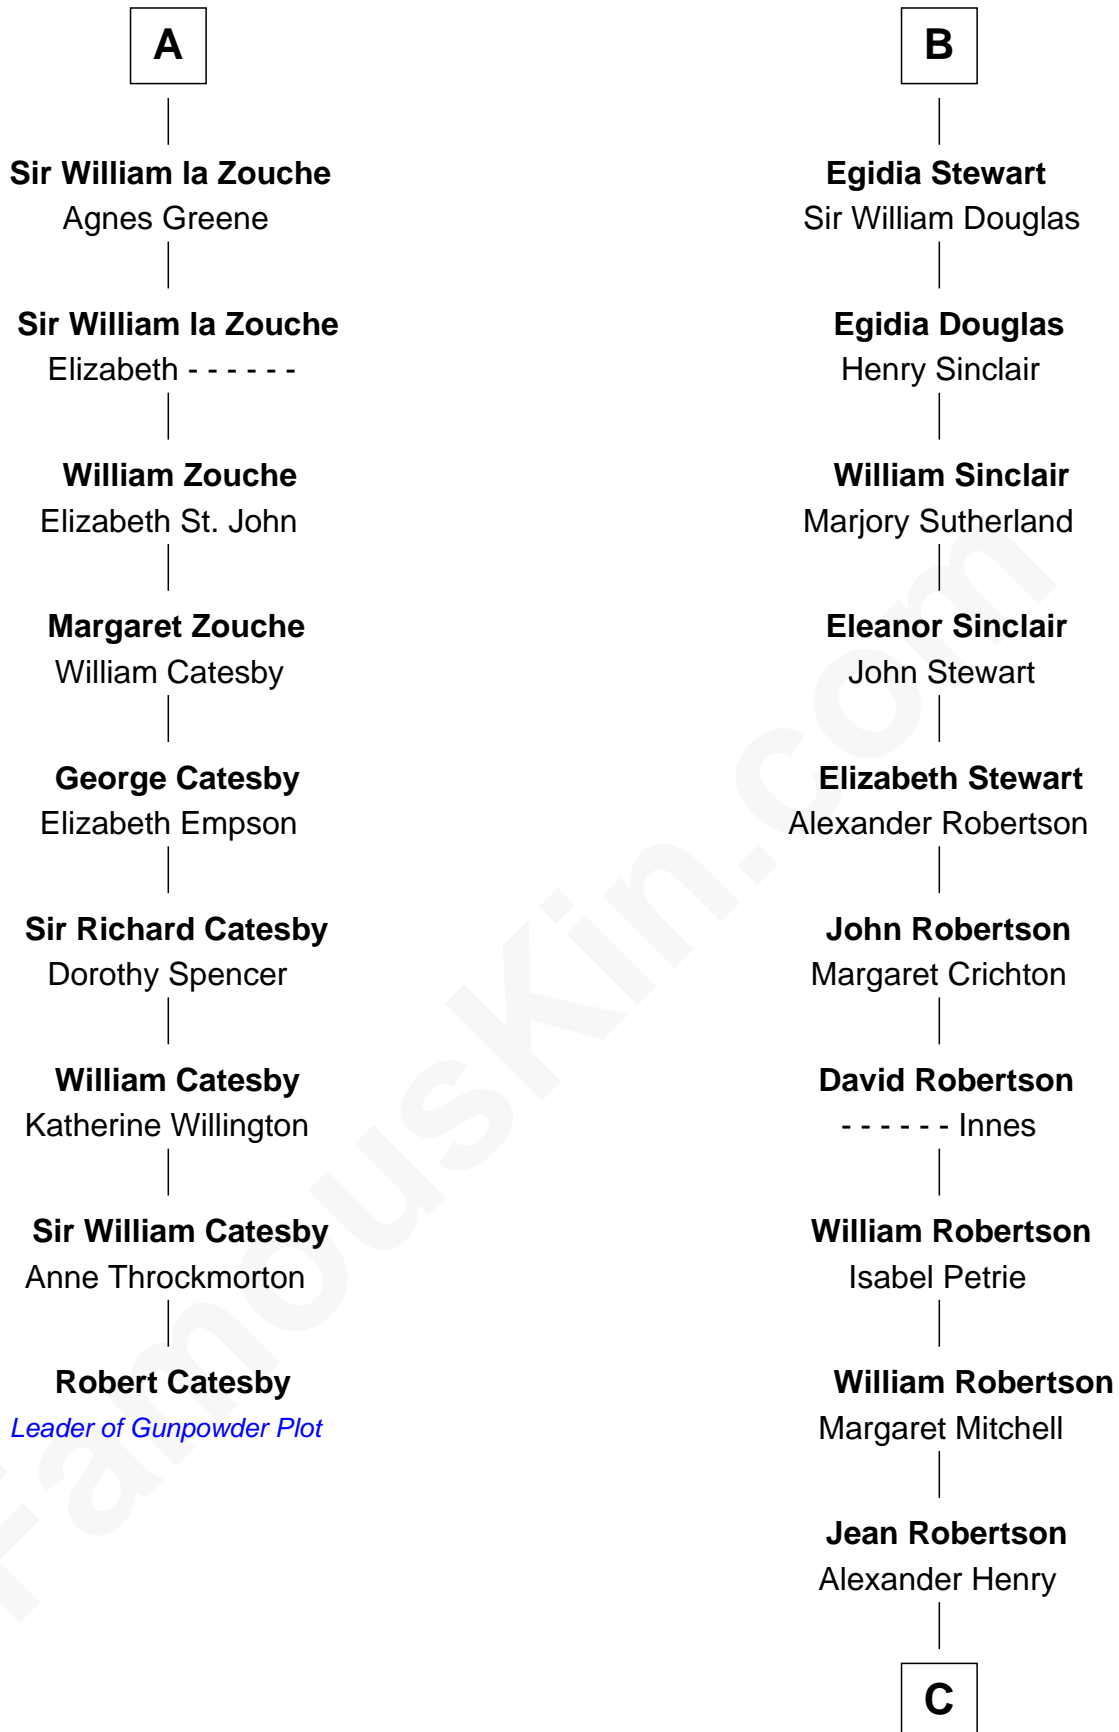

# FamousKin.com Relationship Chart of

**Robert Catesby**

*Leader of Gunpowder Plot*

15th cousin 3 times removed of

**Patrick Henry**

*1st and 6th Governor of Virginia*

C

**John Henry**  
Mrs. Sarah Winston Syme

**Patrick Henry**  
*1st & 6th Gov. of Virginia*

FamousKin.com