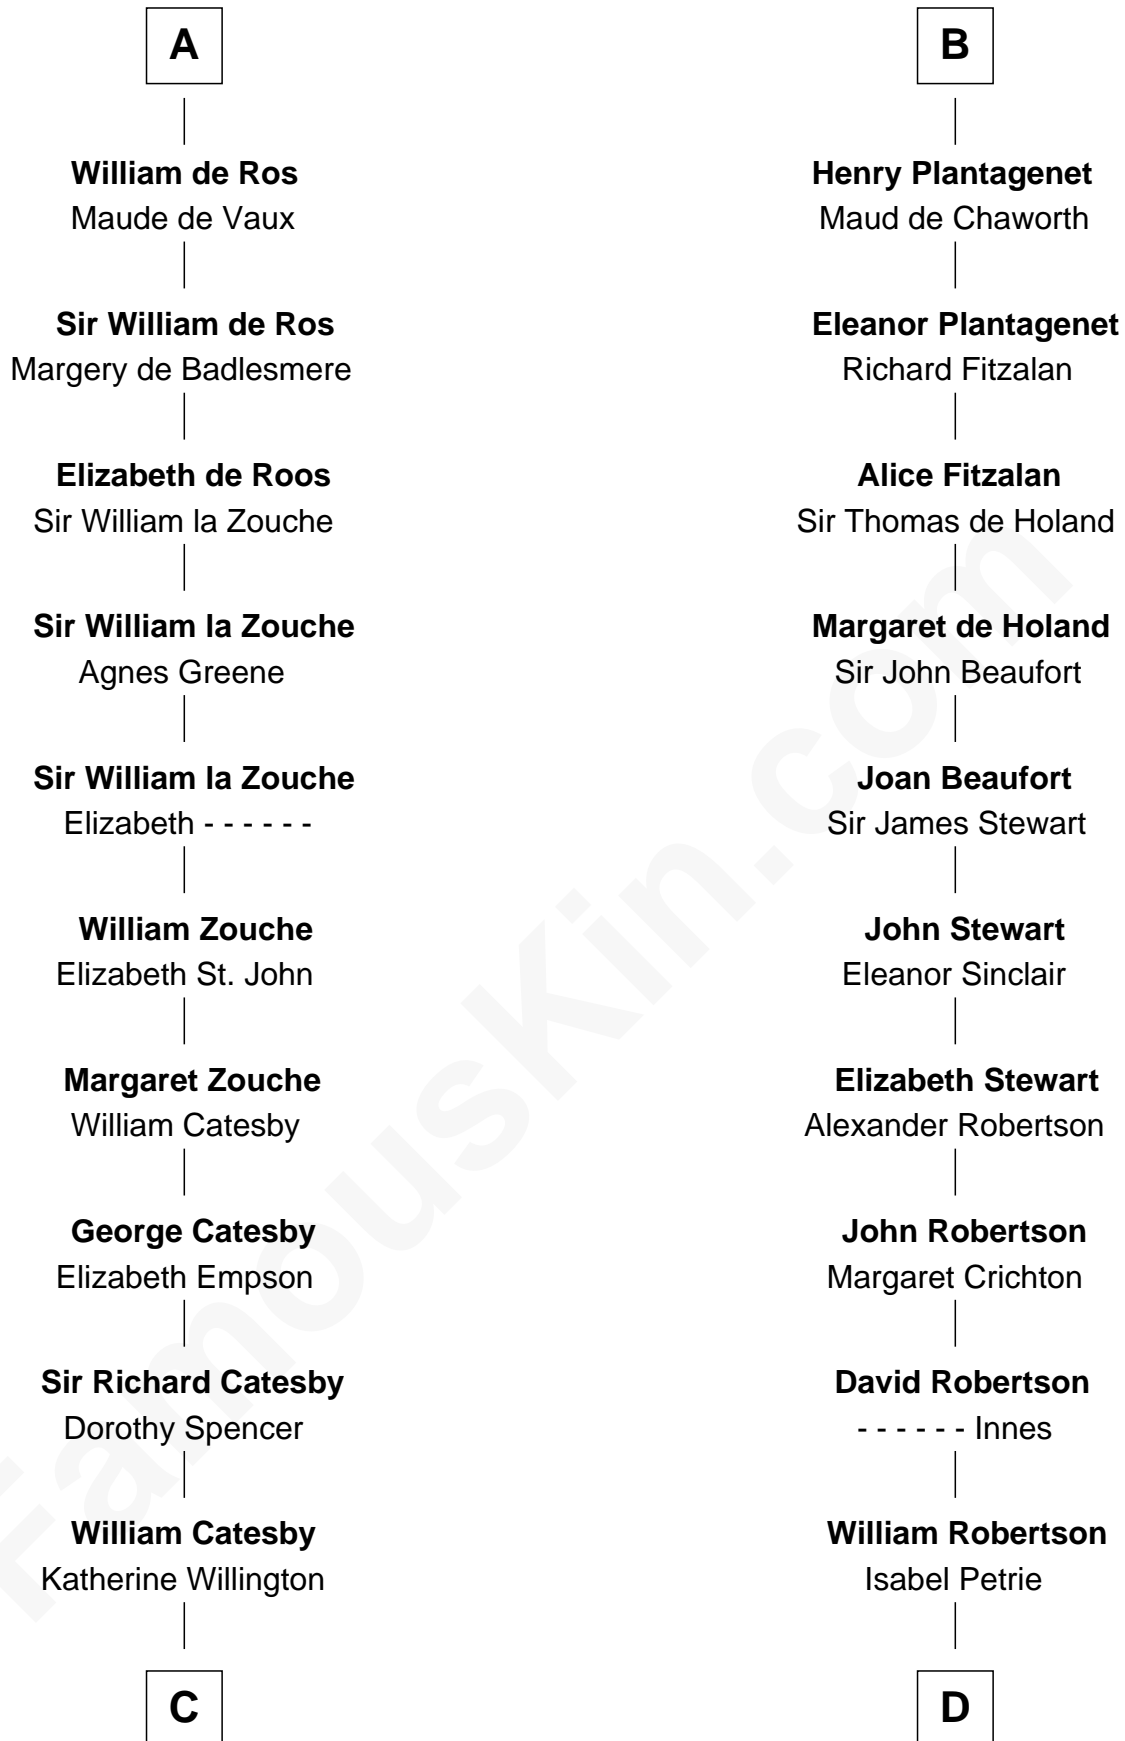

FamousKin.com Relationship Chart of

Robert Catesby

Leader of Gunpowder Plot

18th cousin 2 times removed of

Patrick Henry

1st and 6th Governor of Virginia

C

Sir William Catesby
Anne Throckmorton

Robert Catesby
Leader of Gunpowder Plot

D

William Robertson
Margaret Mitchell

Jean Robertson
Alexander Henry

John Henry
Mrs. Sarah Winston Syme

Patrick Henry
1st & 6th Gov. of Virginia