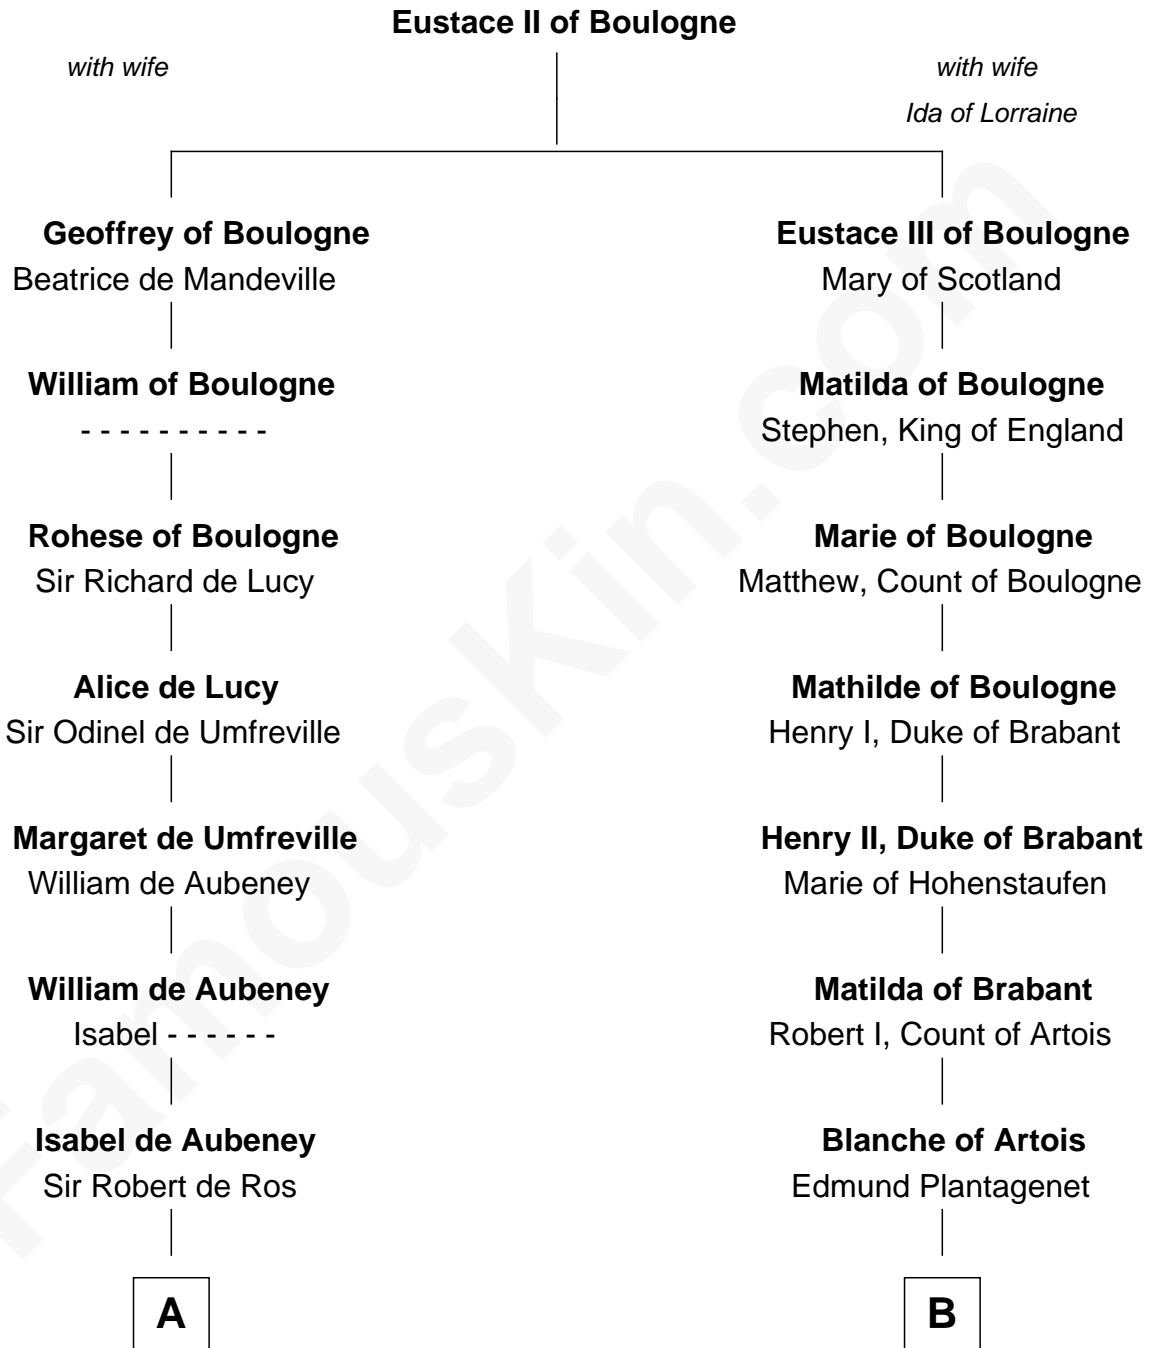

FamousKin.com Relationship Chart of

Robert Catesby

Leader of Gunpowder Plot

18th cousin 2 times removed of

Patrick Henry

1st and 6th Governor of Virginia

C

Sir William Catesby
Anne Throckmorton

Robert Catesby
Leader of Gunpowder Plot

D

William Robertson
Margaret Mitchell

Jean Robertson
Alexander Henry

John Henry
Mrs. Sarah Winston Syme

Patrick Henry
1st & 6th Gov. of Virginia