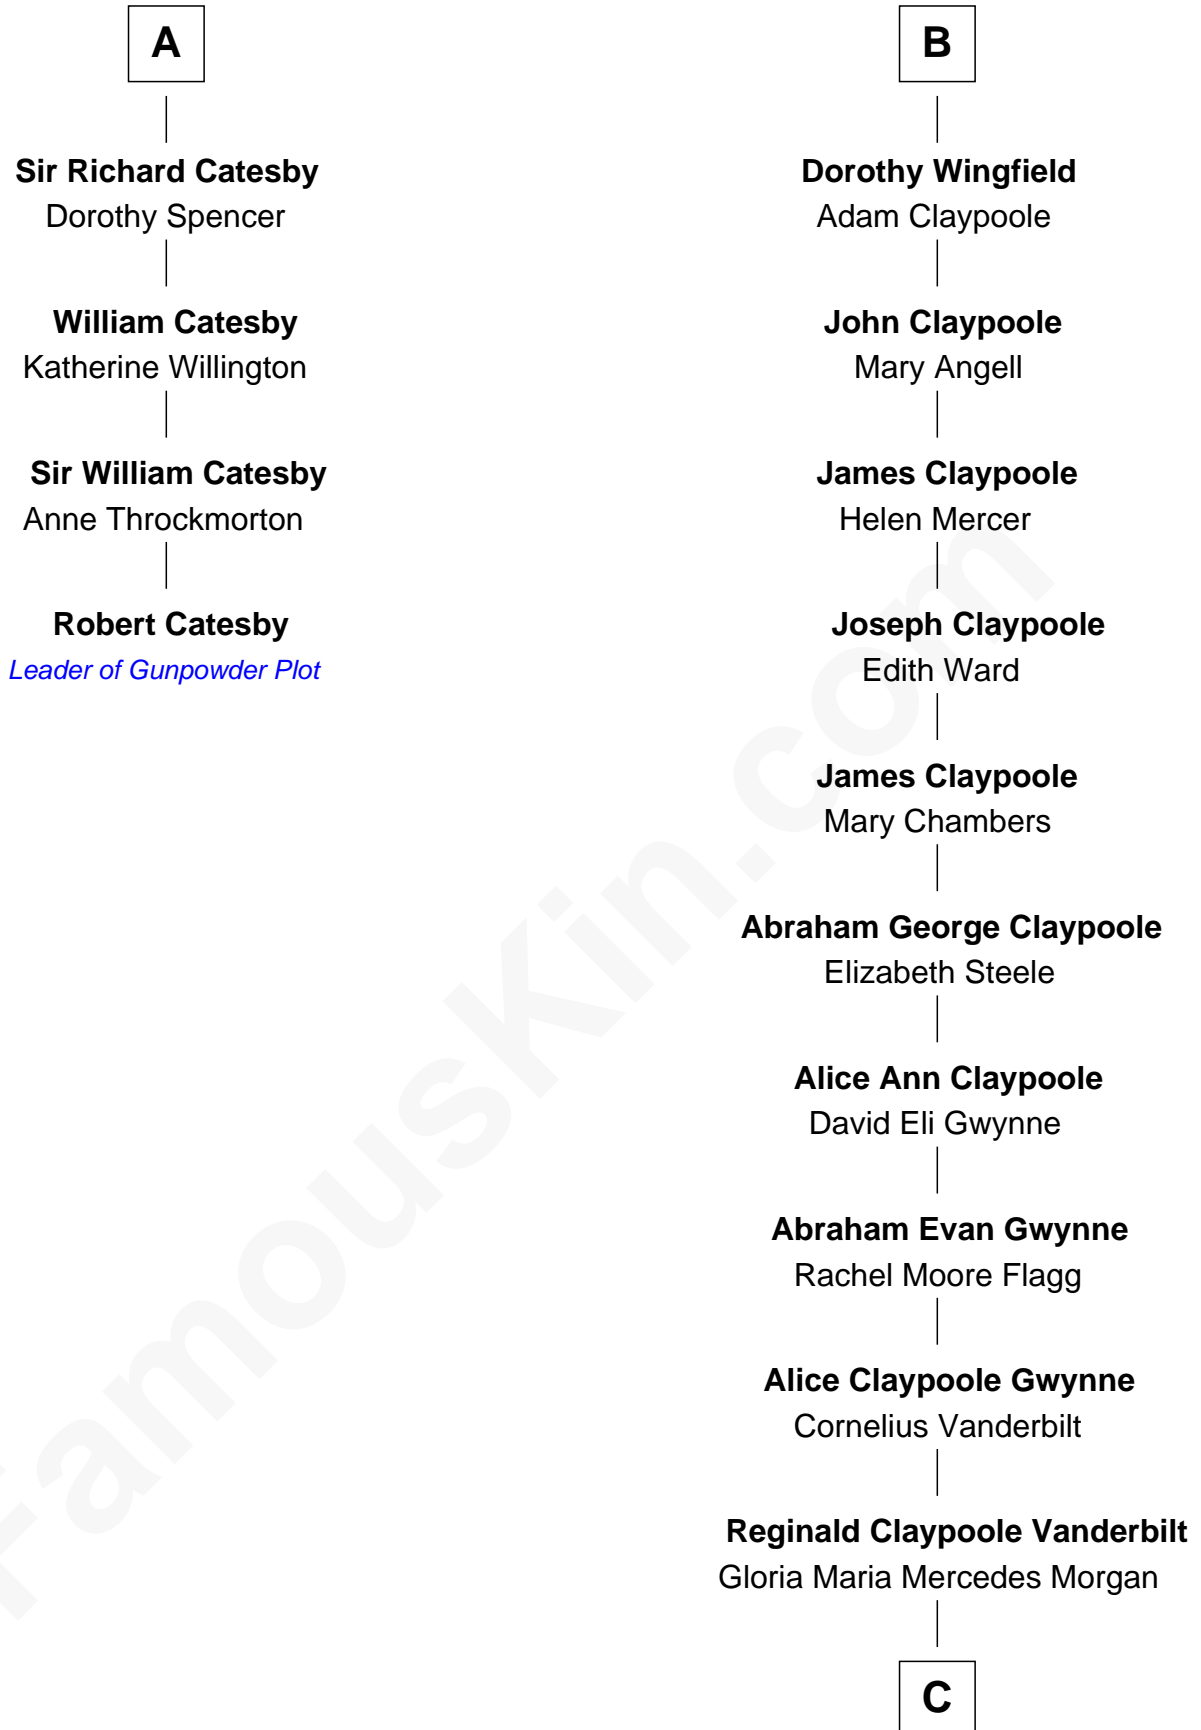

# FamousKin.com Relationship Chart of

**Robert Catesby**

*Leader of Gunpowder Plot*

10th cousin 8 times removed of

**Anderson Cooper**

*Television Journalist*

**Bartholomew de Badlesmere**

Margaret de Clare

**Margery de Badlesmere**

Sir William de Ros

**Elizabeth de Roos**

Sir William la Zouche

**Sir William la Zouche**

Agnes Greene

**Sir William la Zouche**

Elizabeth - - - - -

Sir William de Bohun

**Elizabeth de Bohun**

Sir Richard Fitzalan

**Elizabeth Fitzalan**

Sir Robert Goushill

**Elizabeth Goushill**

Sir Robert Wingfield

**Sir Henry Wingfield**

Elizabeth Rookes

**Robert Wingfield**

Margery Quarles

**Robert Wingfield**

Elizabeth Cecil

**B**

C

**Gloria Laura Morgan Vanderbilt**