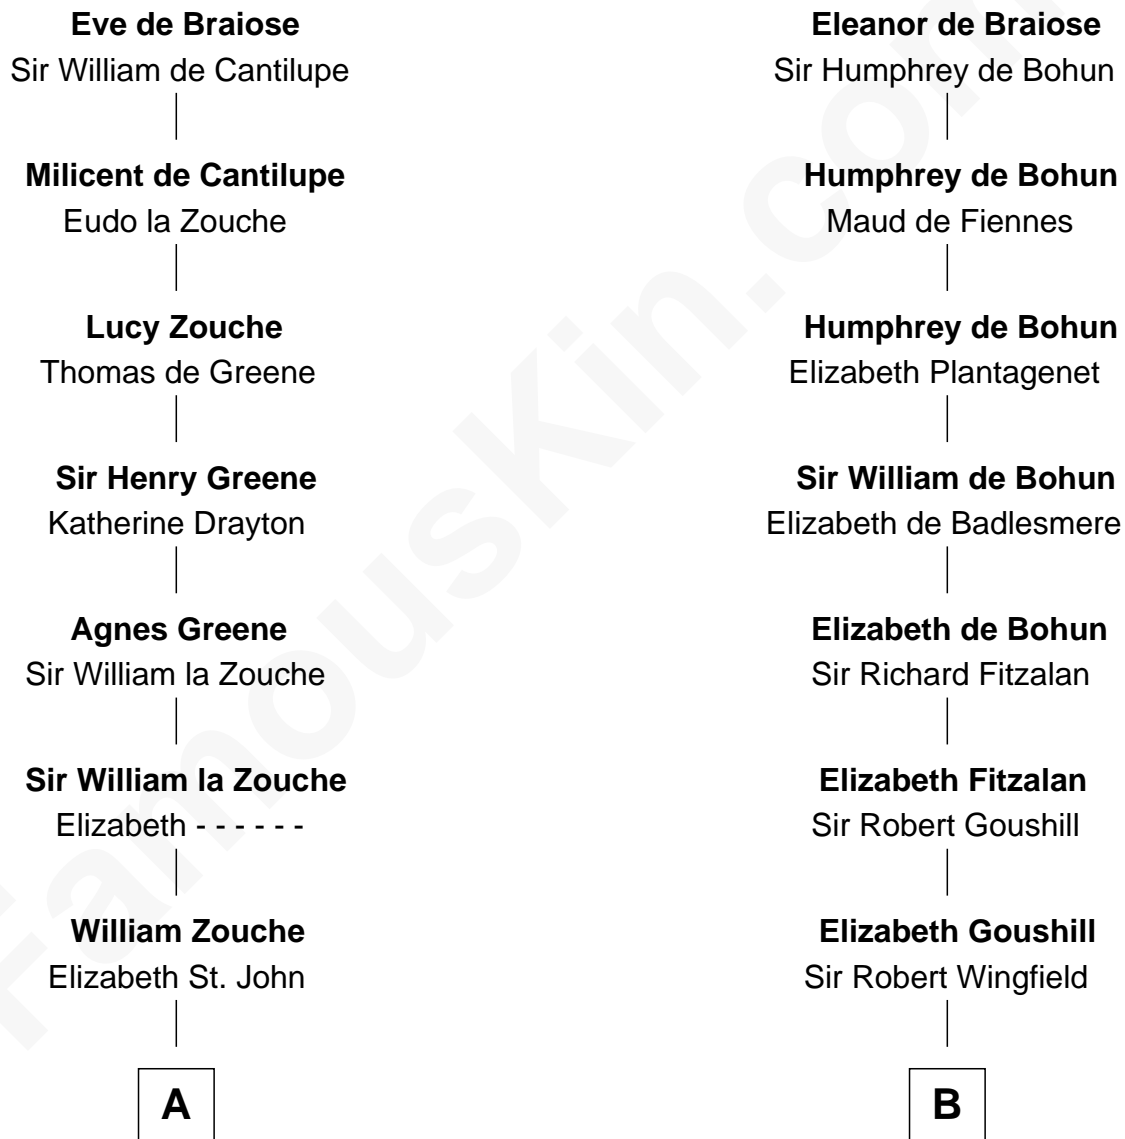

FamousKin.com Relationship Chart of

Robert Catesby

Leader of Gunpowder Plot

12th cousin 8 times removed of

Gloria Vanderbilt

Fashion Designer

William de Braiose

Eva Marshal

C

Abraham Evan Gwynne

Rachel Moore Flagg

Alice Claypoole Gwynne

Cornelius Vanderbilt

Reginald Claypoole Vanderbilt

Gloria Maria Mercedes Morgan

Gloria Vanderbilt