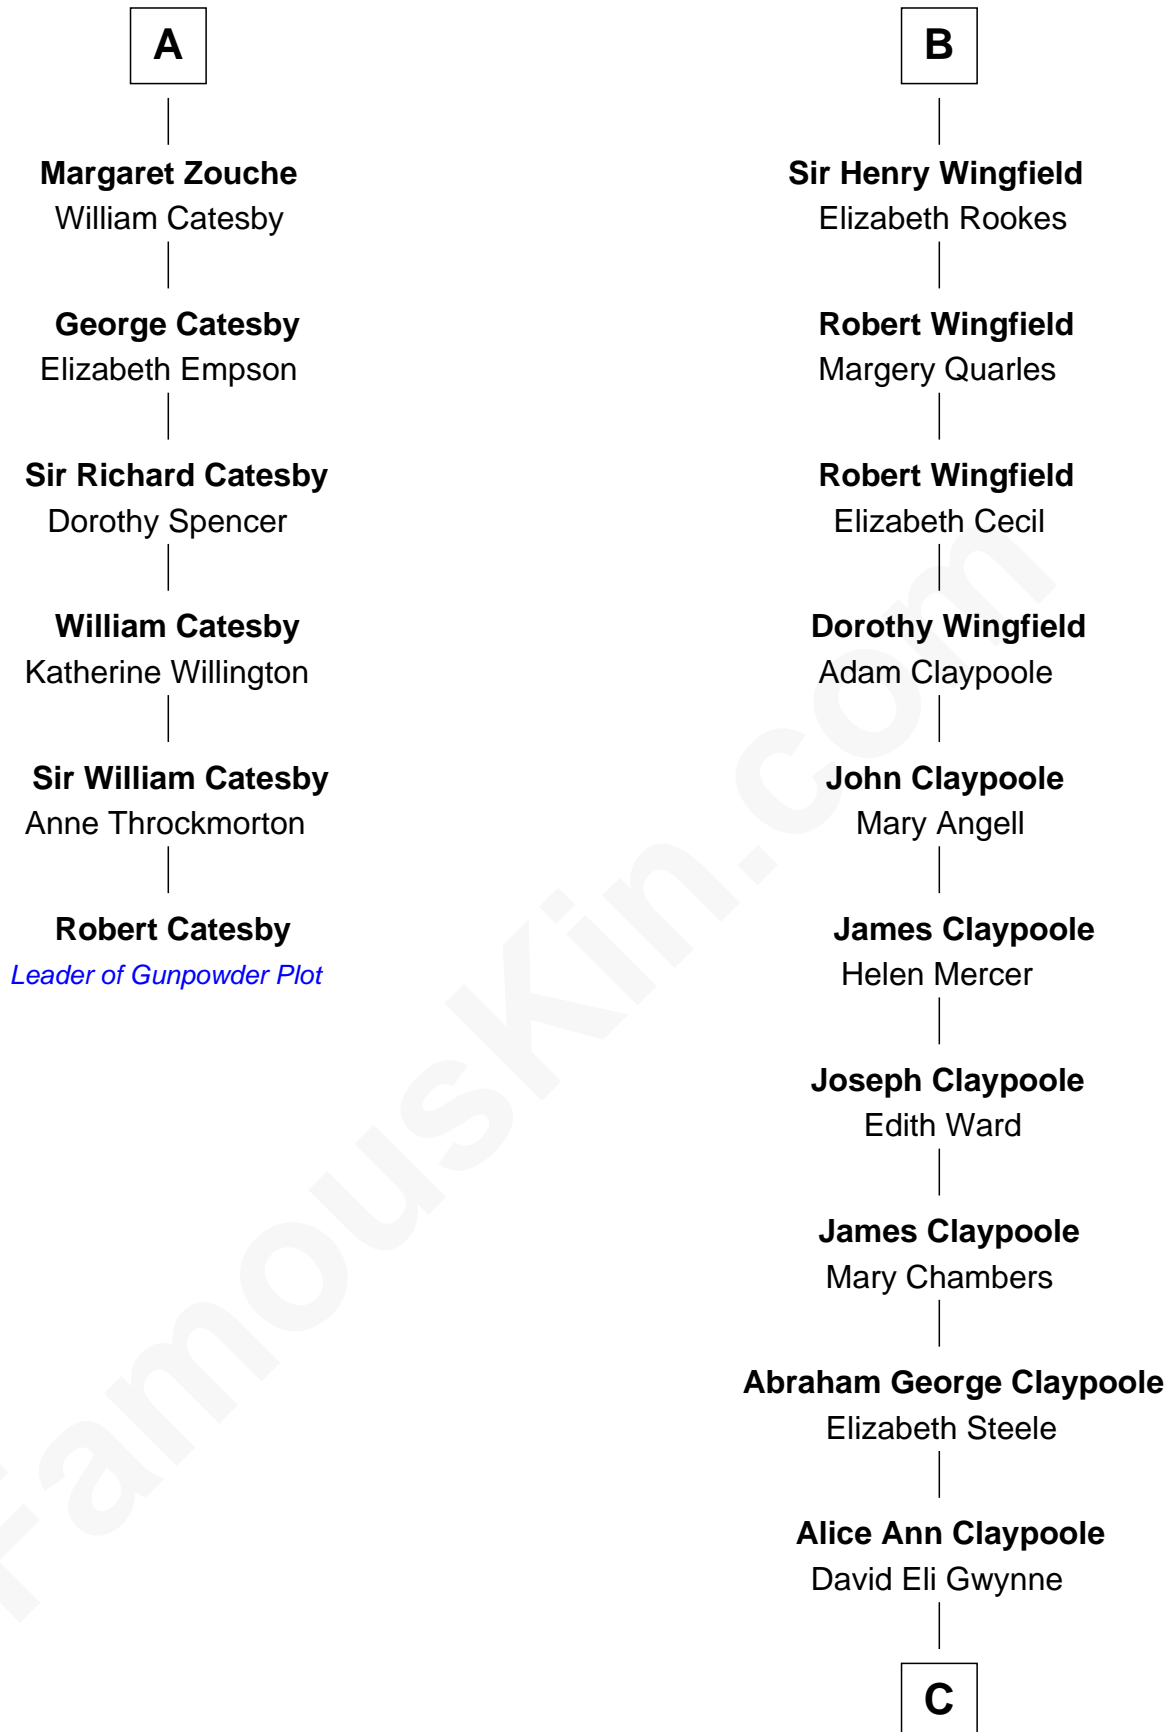

FamousKin.com Relationship Chart of

Robert Catesby

Leader of Gunpowder Plot

12th cousin 8 times removed of

Gloria Vanderbilt

Fashion Designer

William de Braiose

Eva Marshal

C

Abraham Evan Gwynne

Rachel Moore Flagg

Alice Claypoole Gwynne

Cornelius Vanderbilt

Reginald Claypoole Vanderbilt

Gloria Maria Mercedes Morgan

Gloria Vanderbilt