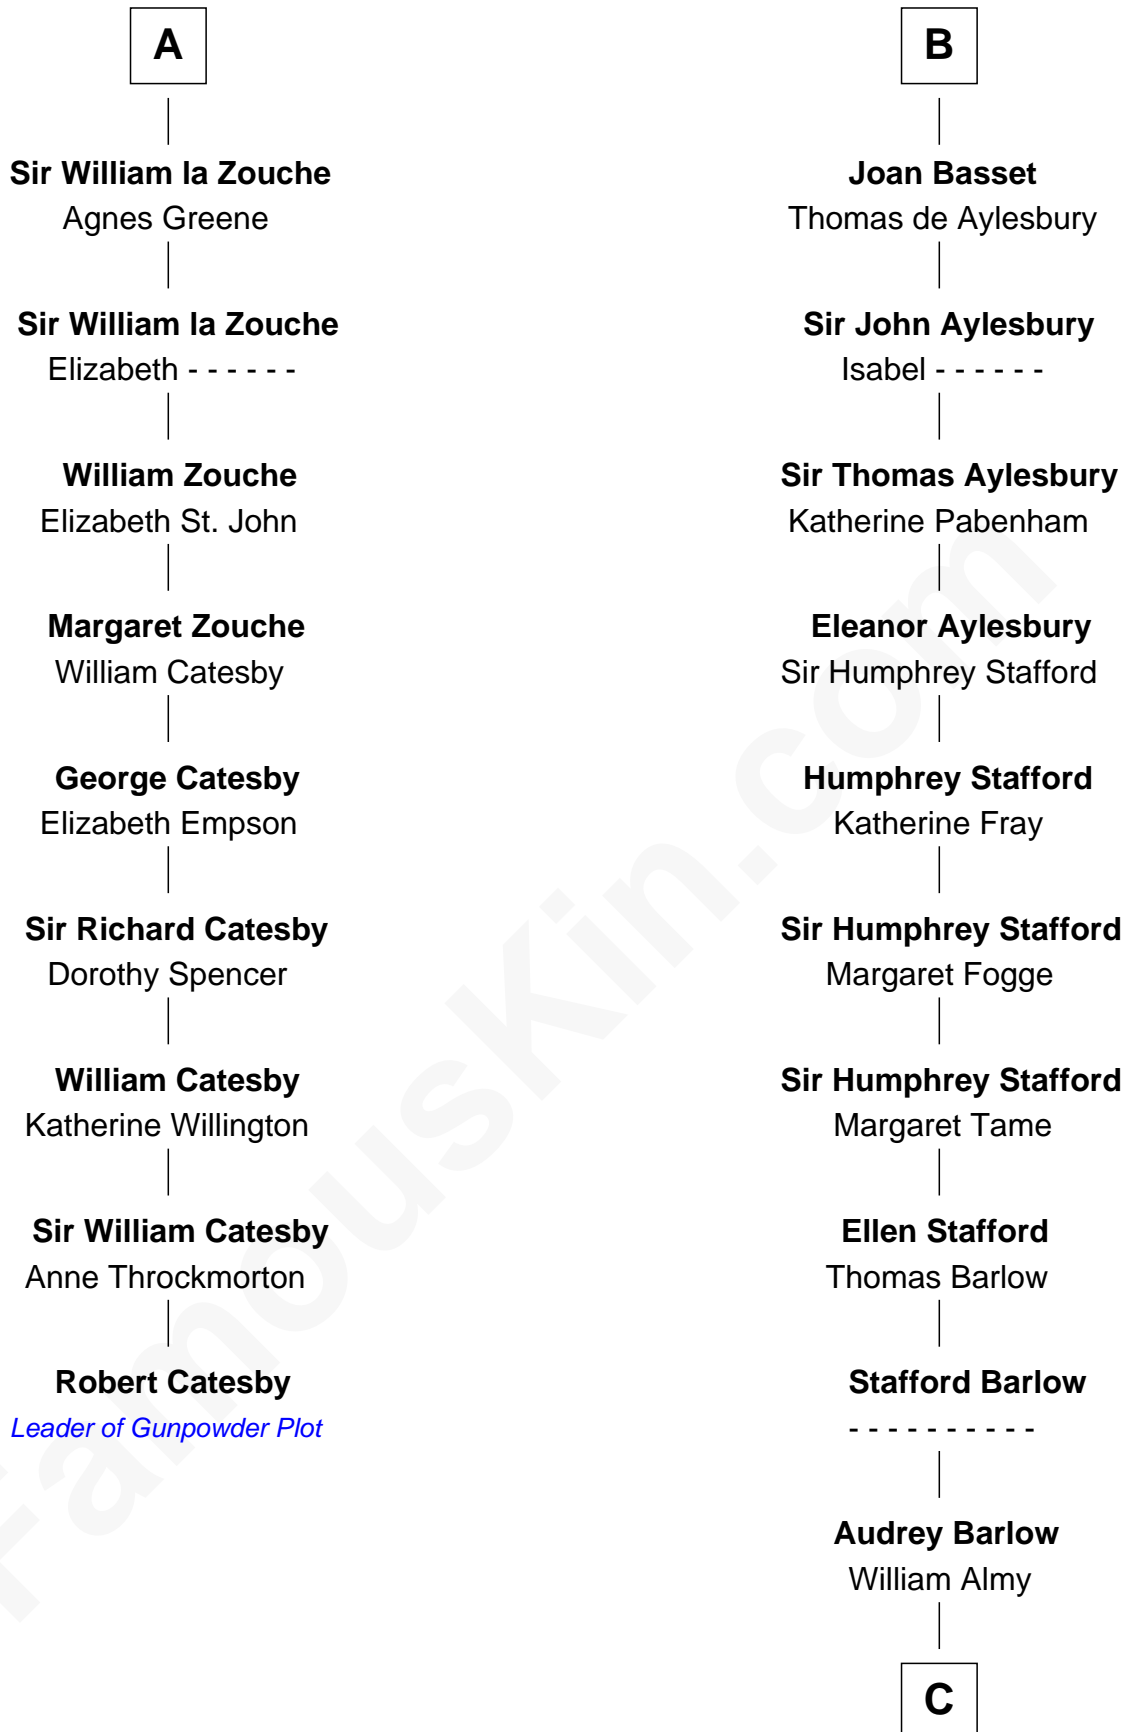

FamousKin.com Relationship Chart of

Robert Catesby

Leader of Gunpowder Plot

15th cousin 5 times removed of

William Greene

2nd Governor of Rhode Island

C

—
Annis Almy

John Greene

—
Samuel Greene

Mary Gorton

—
William Greene

Catharine Greene

—
William Greene

2nd Governor of Rhode Island