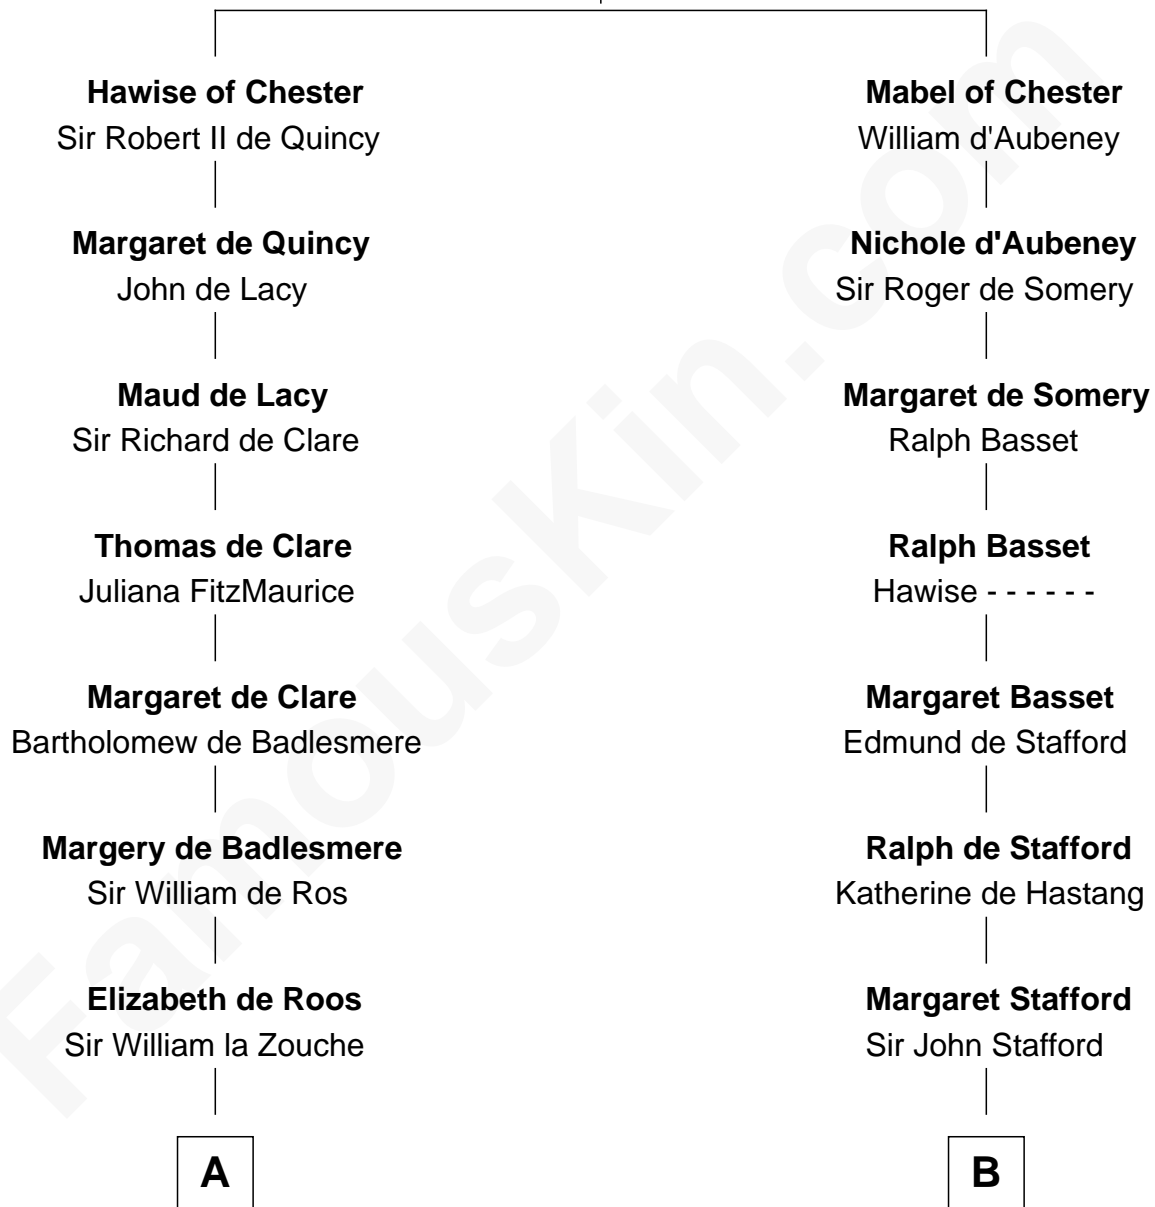

# FamousKin.com Relationship Chart of

**Robert Catesby**

*Leader of Gunpowder Plot*

15th cousin 4 times removed of

**William Greene**

*2nd Governor of Rhode Island*

**Hugh de Kevelioc**  
Bertrade de Montfort

**C**

Samuel Greene

Mary Gorton

William Greene

Catharine Greene

William Greene

*2nd Governor of Rhode Island*

FamousKin.com