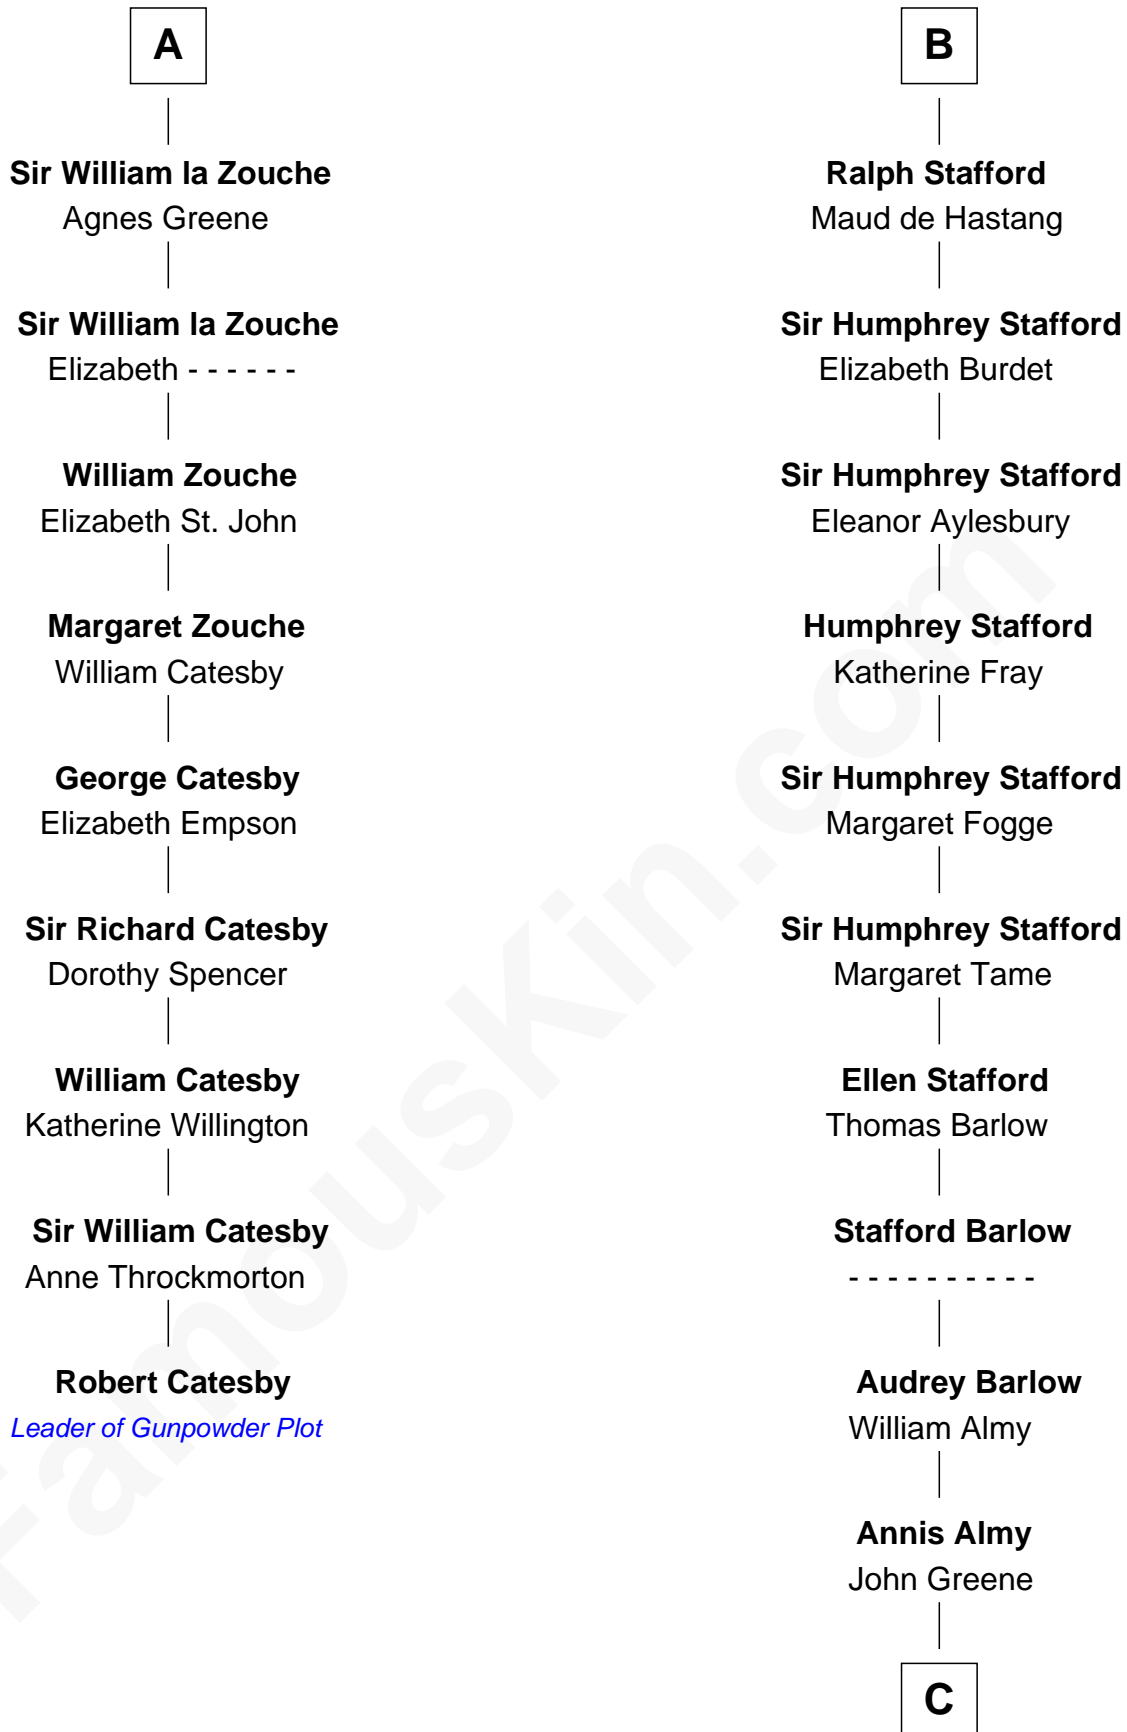

# FamousKin.com Relationship Chart of

**Robert Catesby**

*Leader of Gunpowder Plot*

15th cousin 4 times removed of

**William Greene**

*2nd Governor of Rhode Island*

**Hugh de Kevelioc**  
Bertrade de Montfort

**C**

Samuel Greene

Mary Gorton

William Greene

Catharine Greene

William Greene

*2nd Governor of Rhode Island*

FamousKin.com