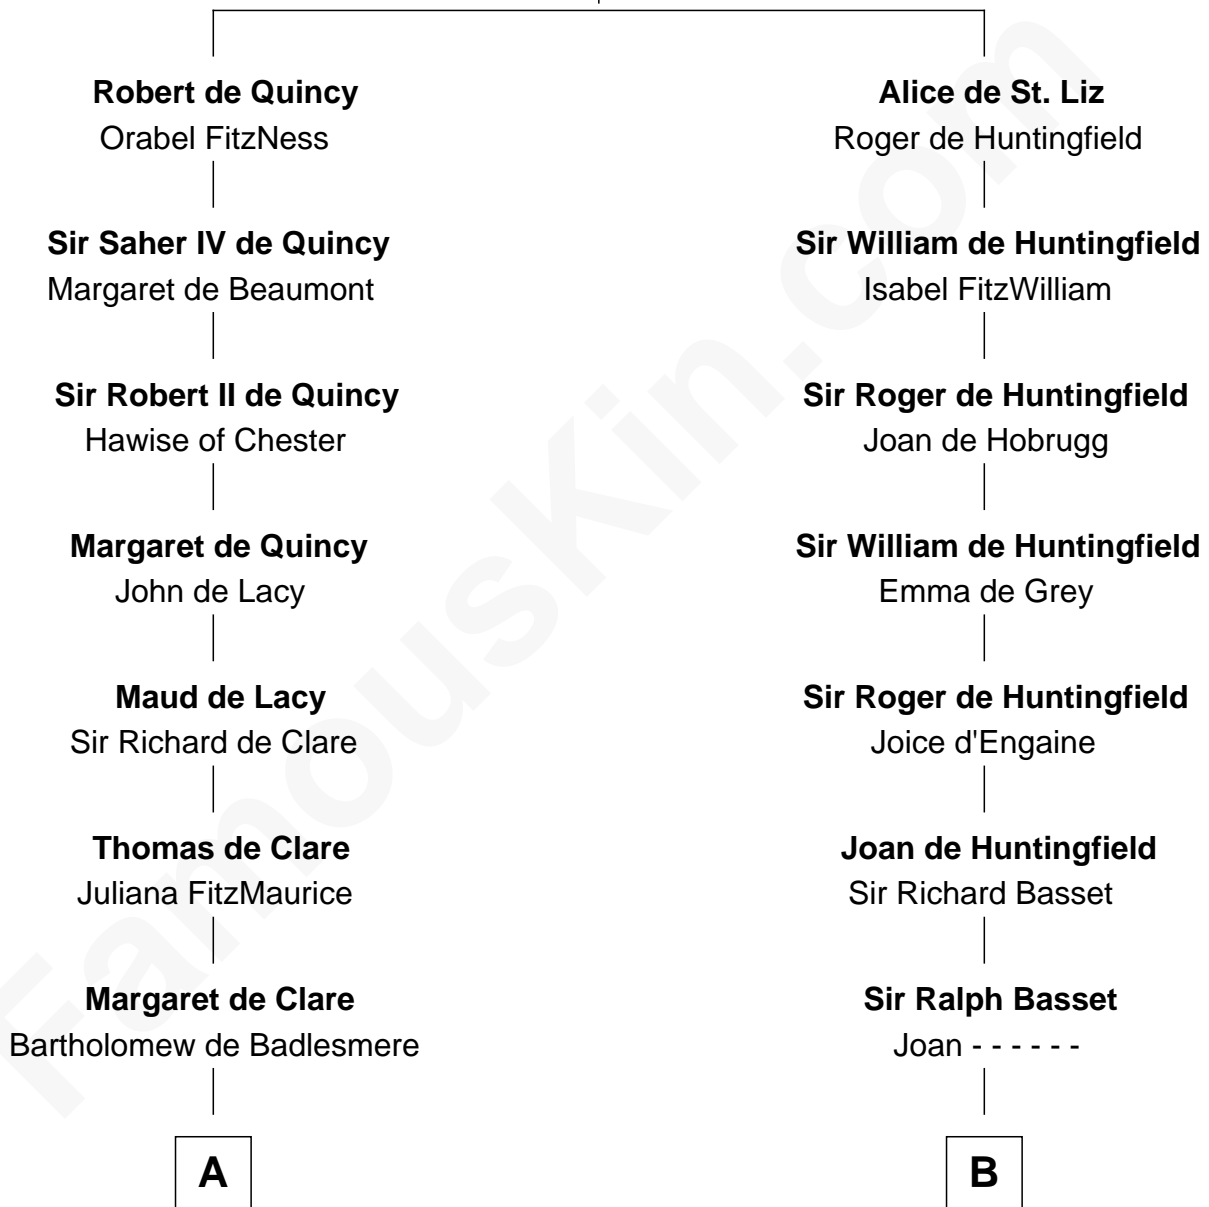

FamousKin.com Relationship Chart of

Robert Catesby

Leader of Gunpowder Plot

17th cousin 3 times removed of

William Greene

2nd Governor of Rhode Island

Saher I de Quincy

Maud de St. Liz

C

—
Annis Almy

John Greene

—
Samuel Greene

Mary Gorton

—
William Greene

Catharine Greene

—
William Greene