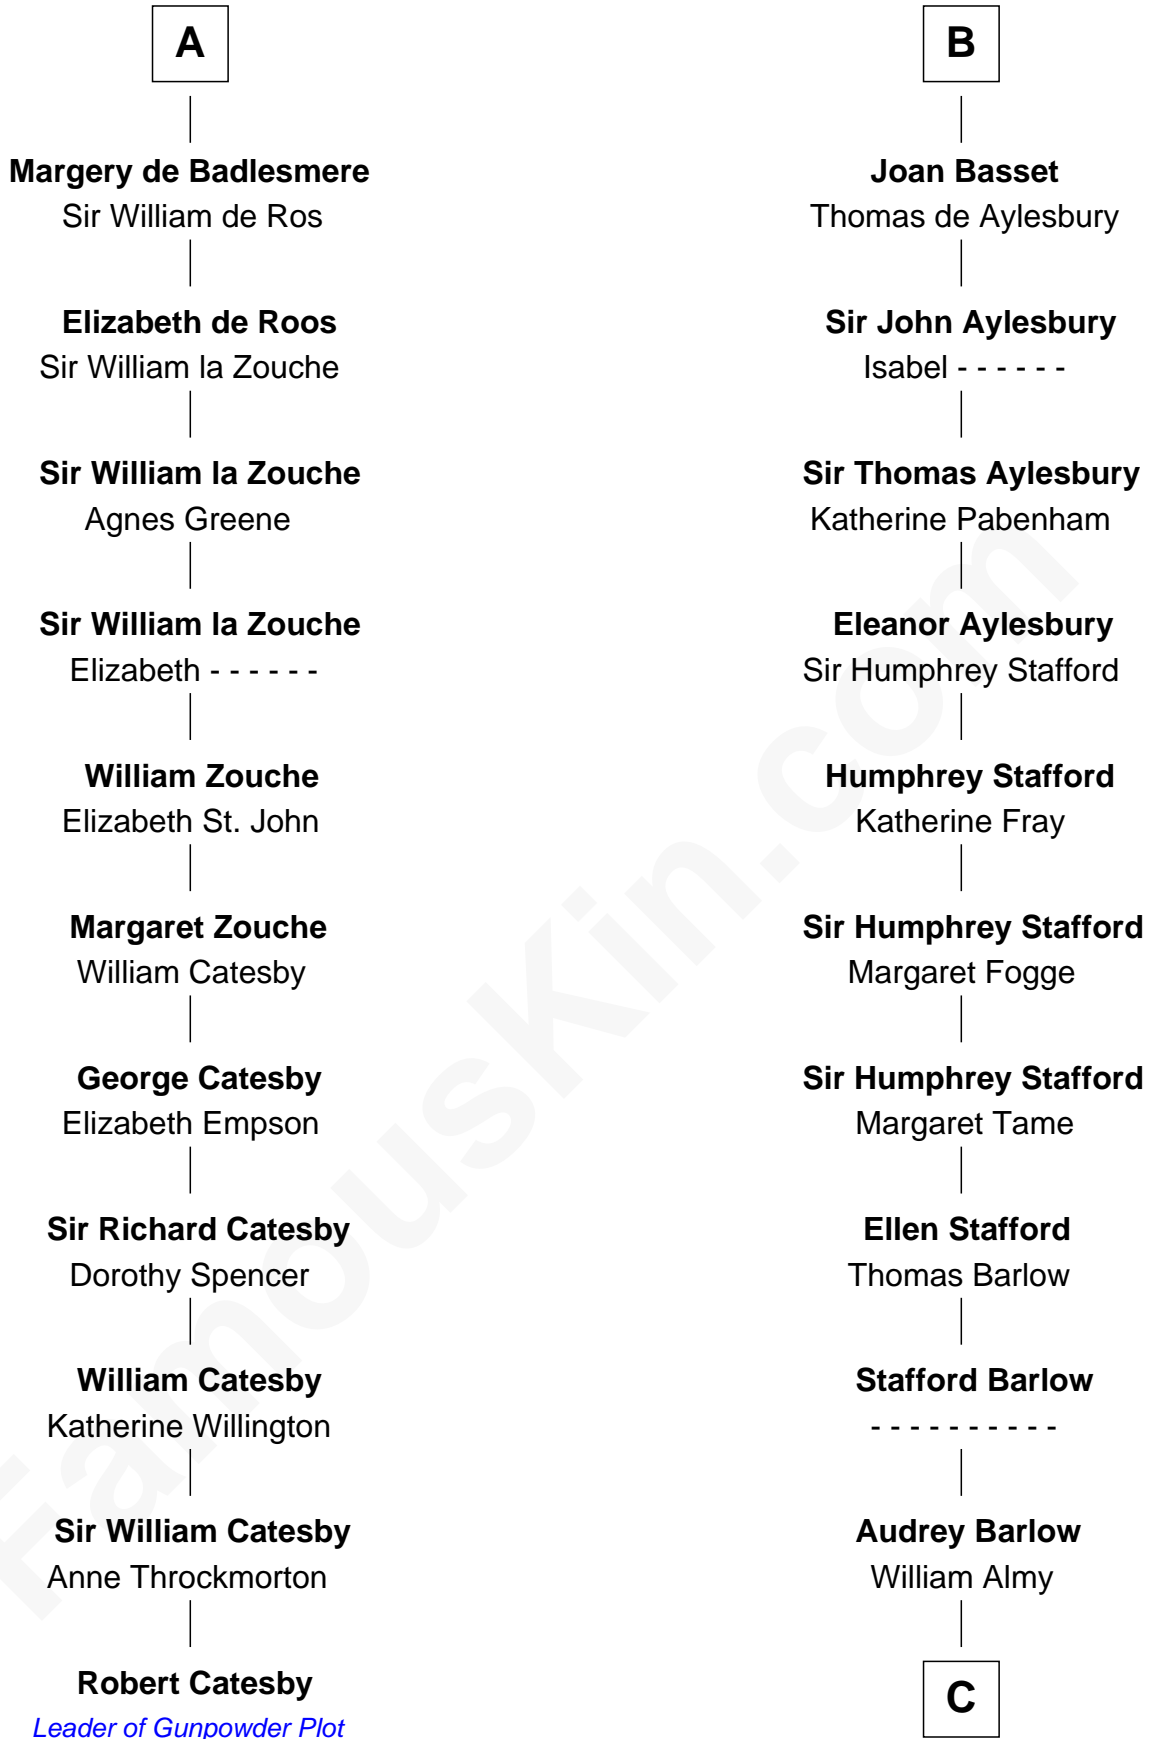

FamousKin.com Relationship Chart of

Robert Catesby

Leader of Gunpowder Plot

17th cousin 3 times removed of

William Greene

2nd Governor of Rhode Island

Saher I de Quincy

Maud de St. Liz

C

—
Annis Almy

John Greene

—
Samuel Greene

Mary Gorton

—
William Greene

Catharine Greene

—
William Greene