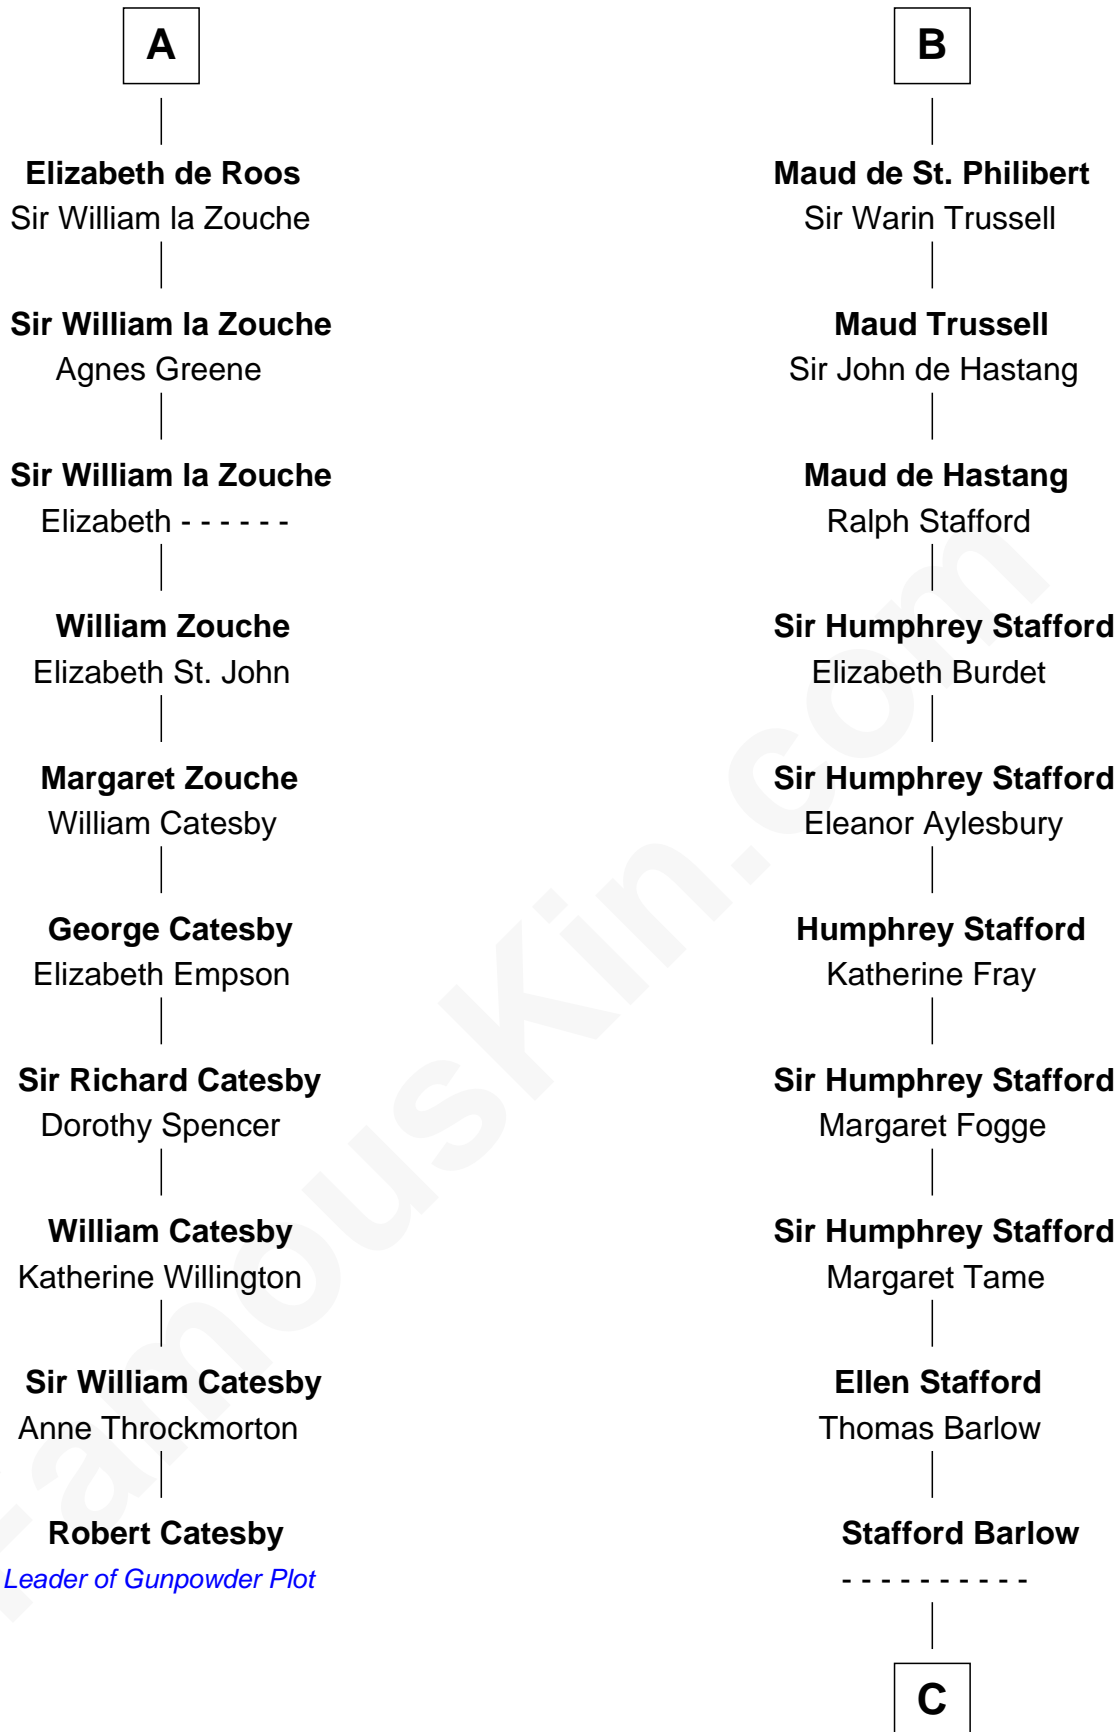

FamousKin.com Relationship Chart of

Robert Catesby

Leader of Gunpowder Plot

16th cousin 5 times removed of

William Greene

2nd Governor of Rhode Island

Robert de Beaumont

Amicia de Gael

Sir Ralph de Tony

Ida de Tony

Henry II, King of England

Sir William Longespee

Ela of Salisbury

Ida Longespee

Sir William de Beauchamp

Beatrice de Beauchamp

Thomas FitzOtto

Maud FitzThomas

John de Botetourte

Ada de Botetourte

Sir John de St. Philibert

B

C

Audrey Barlow

William Almy

Annis Almy

John Greene

Samuel Greene

Mary Gorton

William Greene

Catharine Greene

William Greene