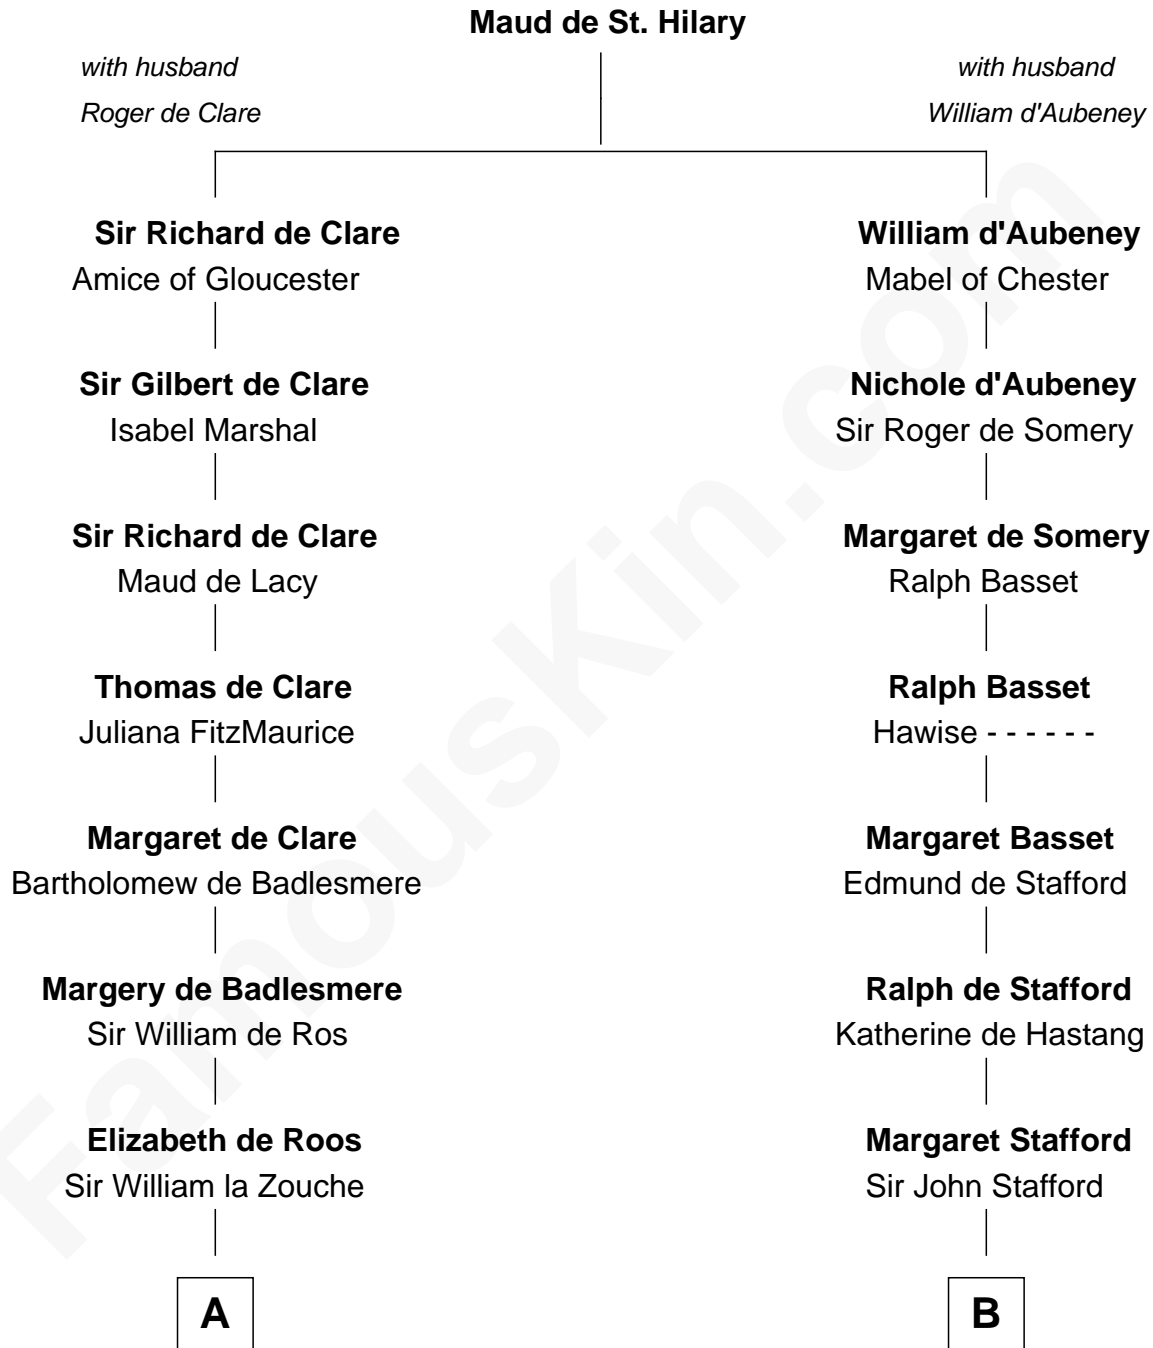

# FamousKin.com Relationship Chart of

**Robert Catesby**

*Leader of Gunpowder Plot*

15th cousin 4 times removed of

**William Greene**

*2nd Governor of Rhode Island*

**C**

Samuel Greene

Mary Gorton

William Greene

Catharine Greene

William Greene

*2nd Governor of Rhode Island*

FamousKin.com