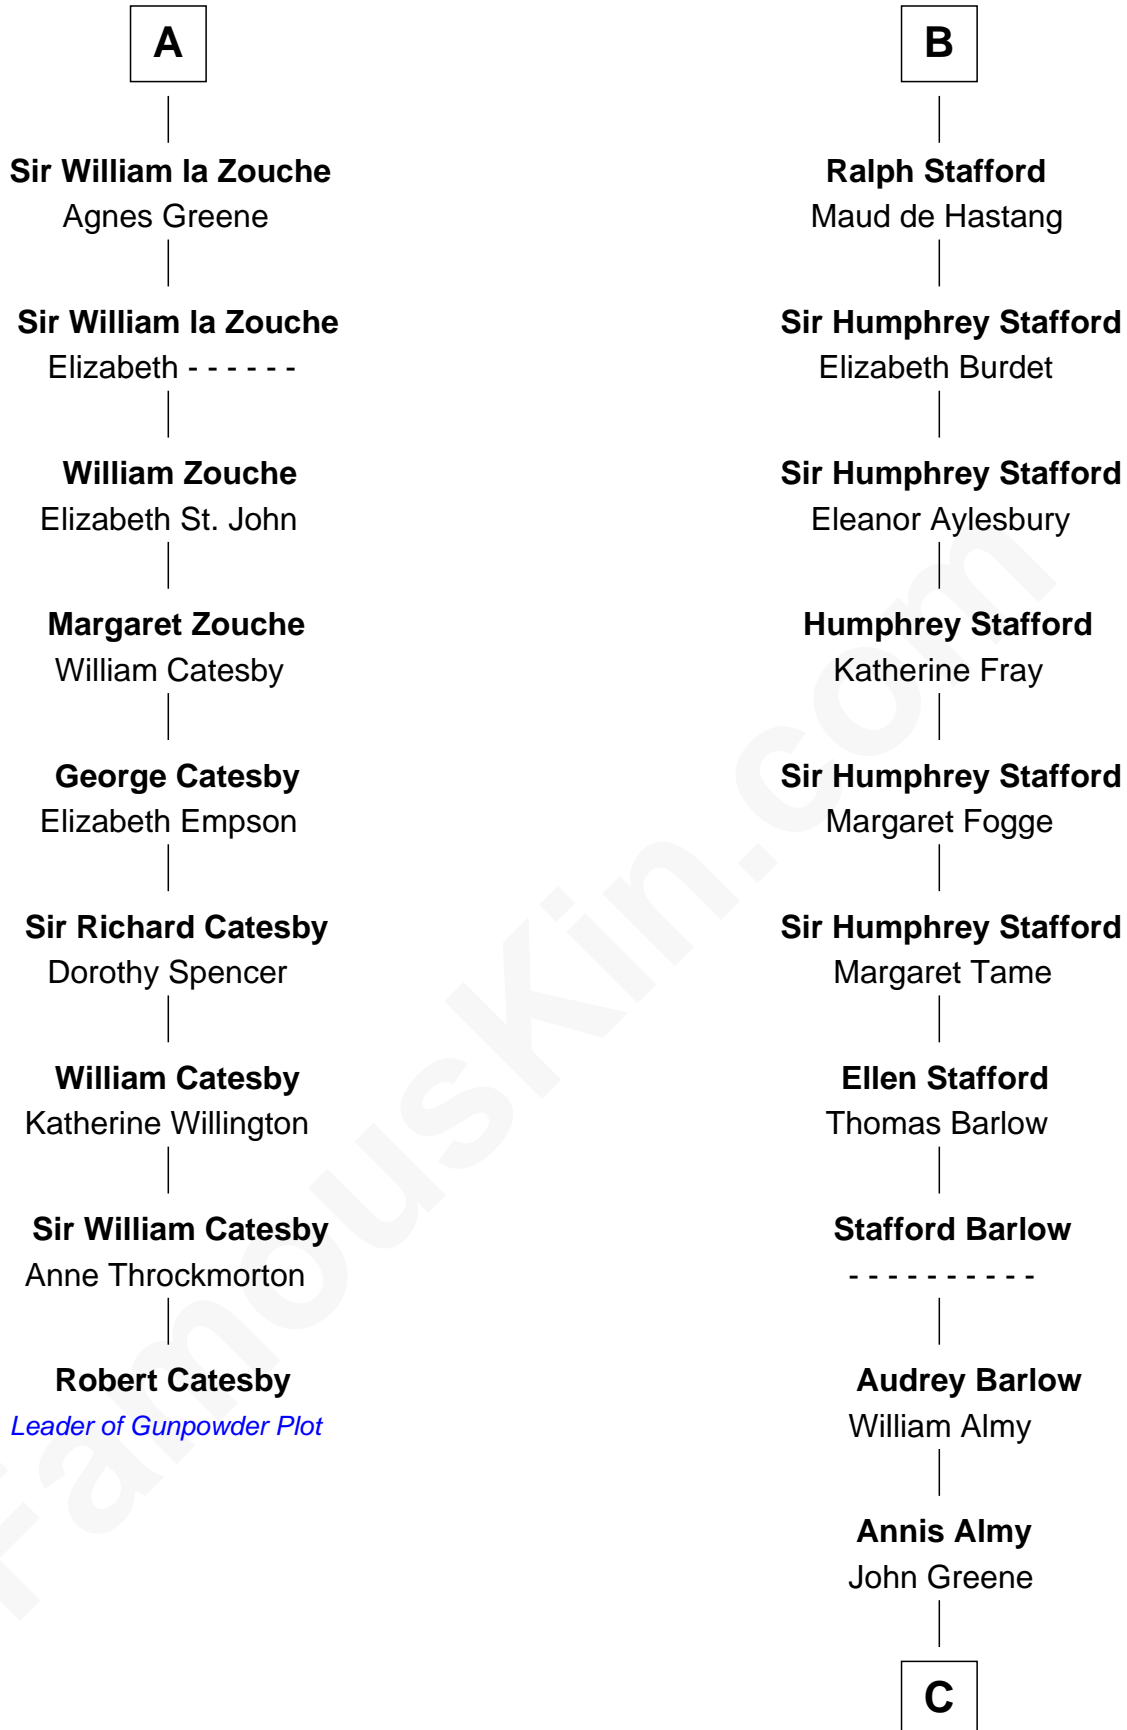

# FamousKin.com Relationship Chart of

**Robert Catesby**

*Leader of Gunpowder Plot*

15th cousin 4 times removed of

**William Greene**

*2nd Governor of Rhode Island*

**C**

Samuel Greene

Mary Gorton

William Greene

Catharine Greene

William Greene

*2nd Governor of Rhode Island*

FamousKin.com