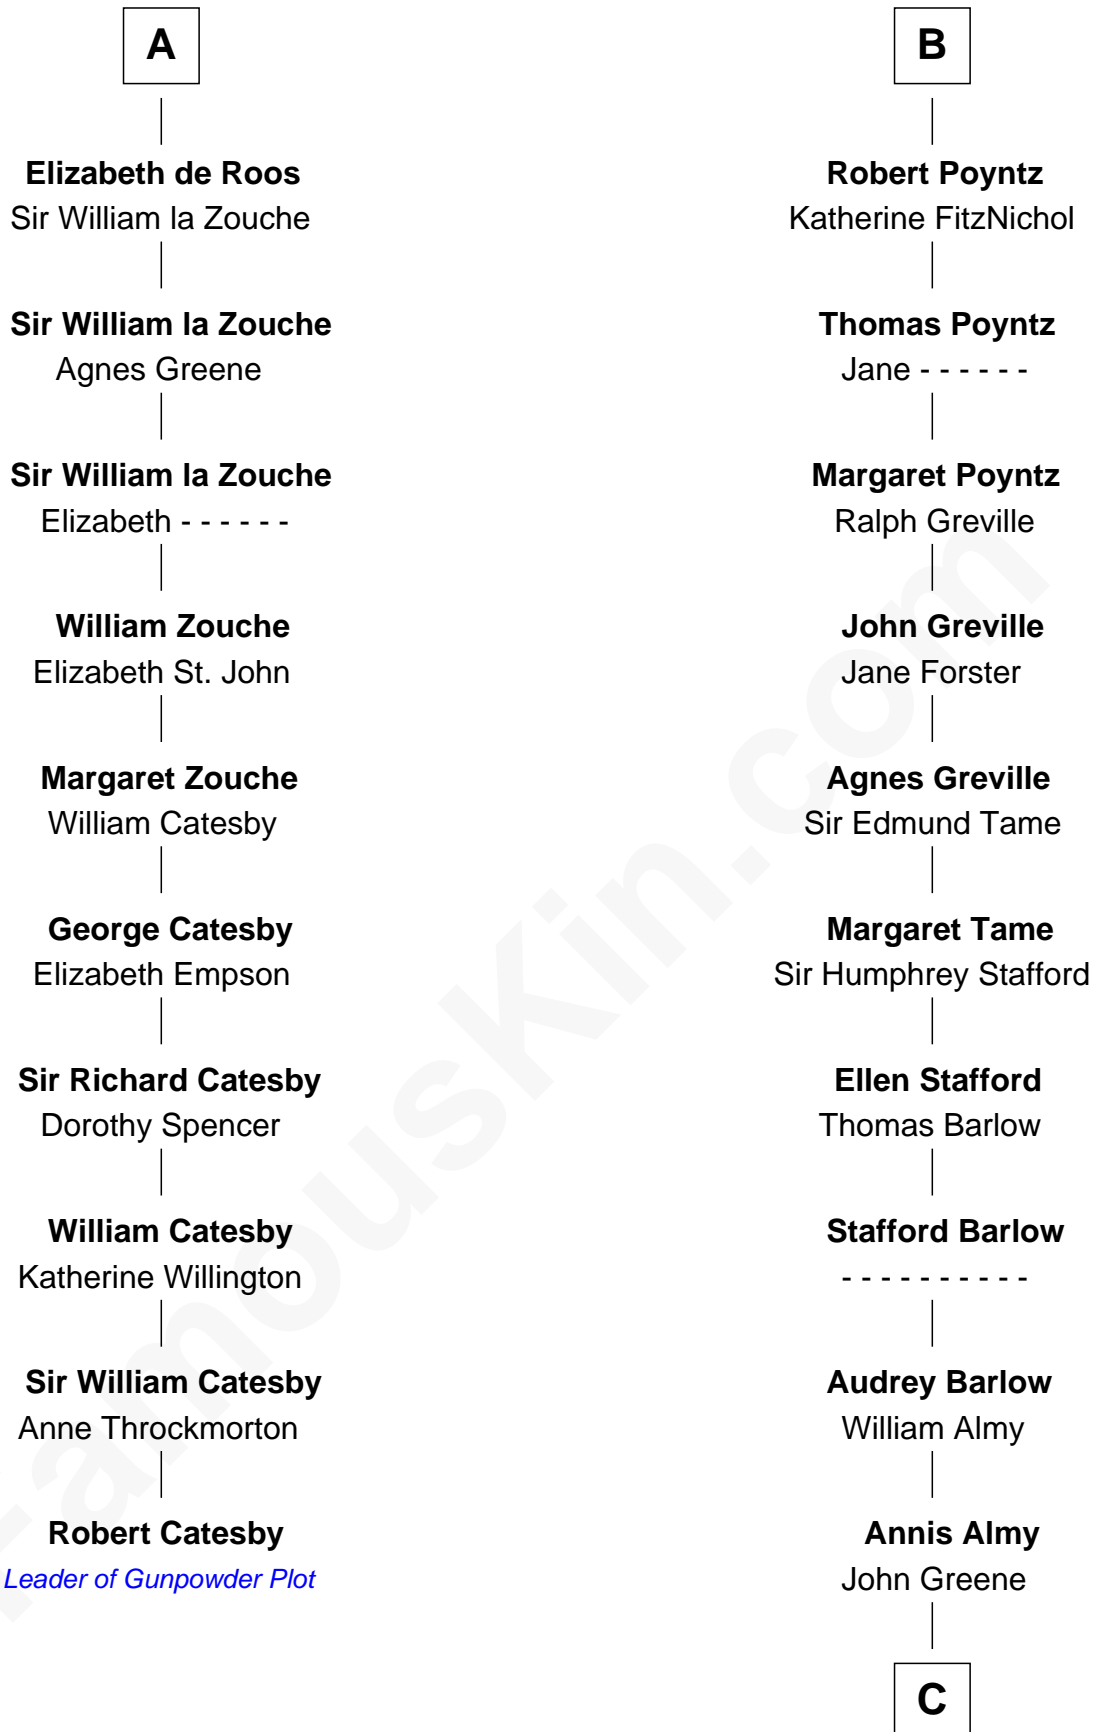

FamousKin.com Relationship Chart of

Robert Catesby

Leader of Gunpowder Plot

16th cousin 3 times removed of

William Greene

2nd Governor of Rhode Island

C

Samuel Greene

Mary Gorton

William Greene

Catharine Greene

William Greene

2nd Governor of Rhode Island

FamousKin.com