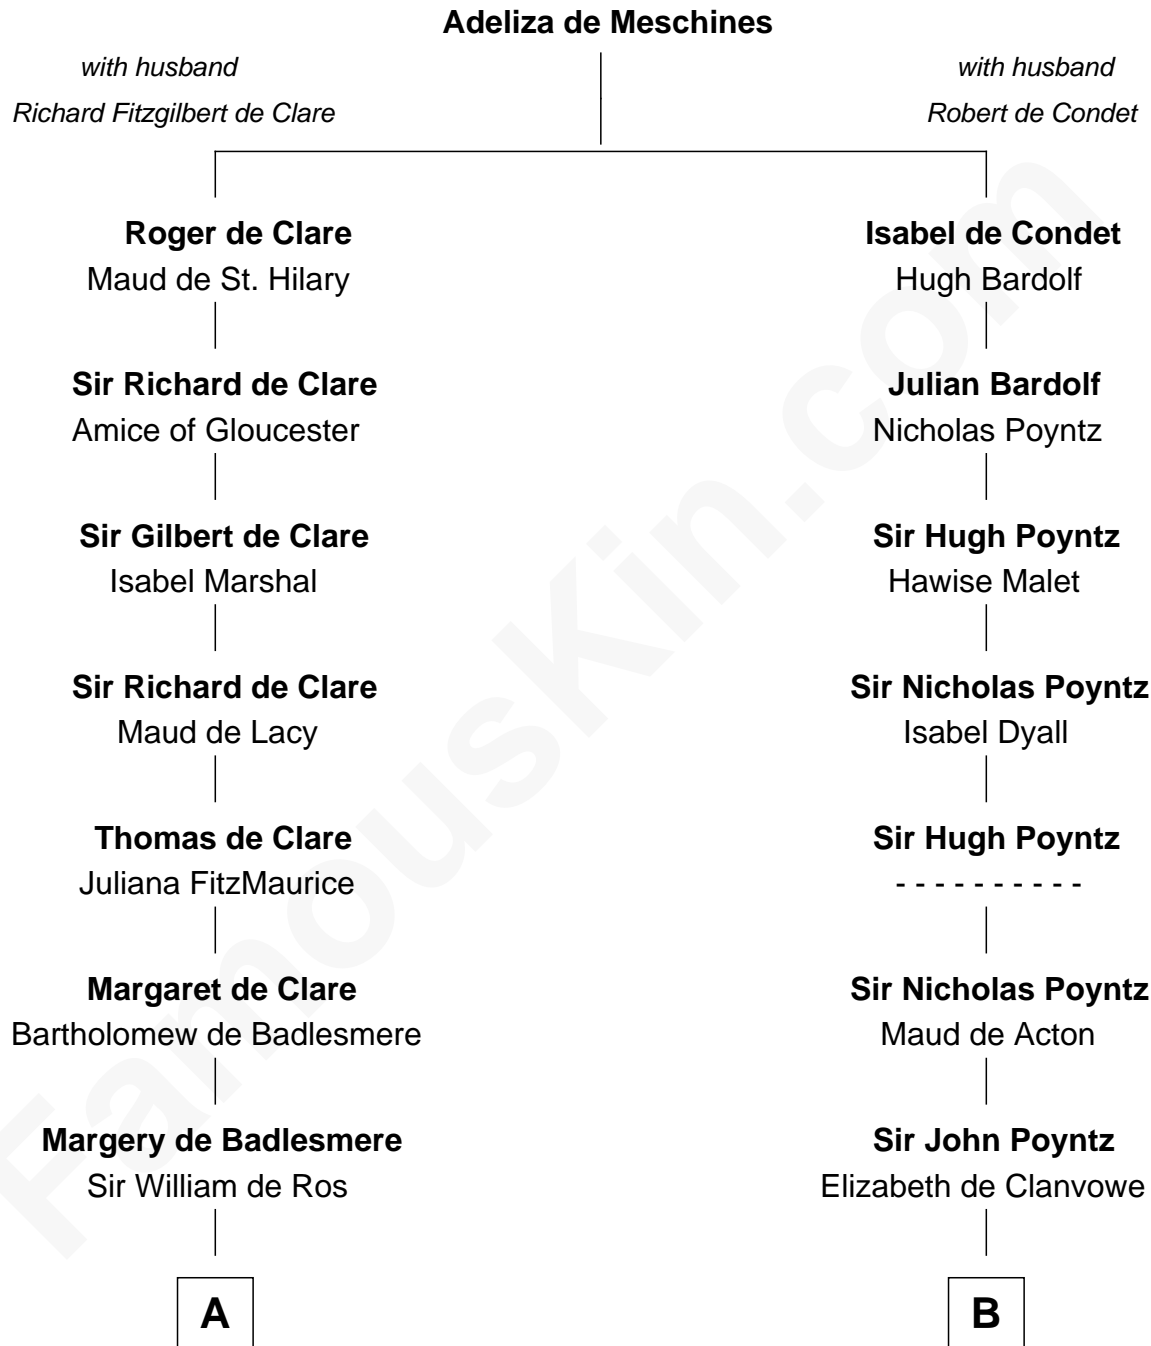

FamousKin.com Relationship Chart of

Robert Catesby

Leader of Gunpowder Plot

16th cousin 3 times removed of

William Greene

2nd Governor of Rhode Island

C

Samuel Greene

Mary Gorton

William Greene

Catharine Greene

William Greene

2nd Governor of Rhode Island

FamousKin.com