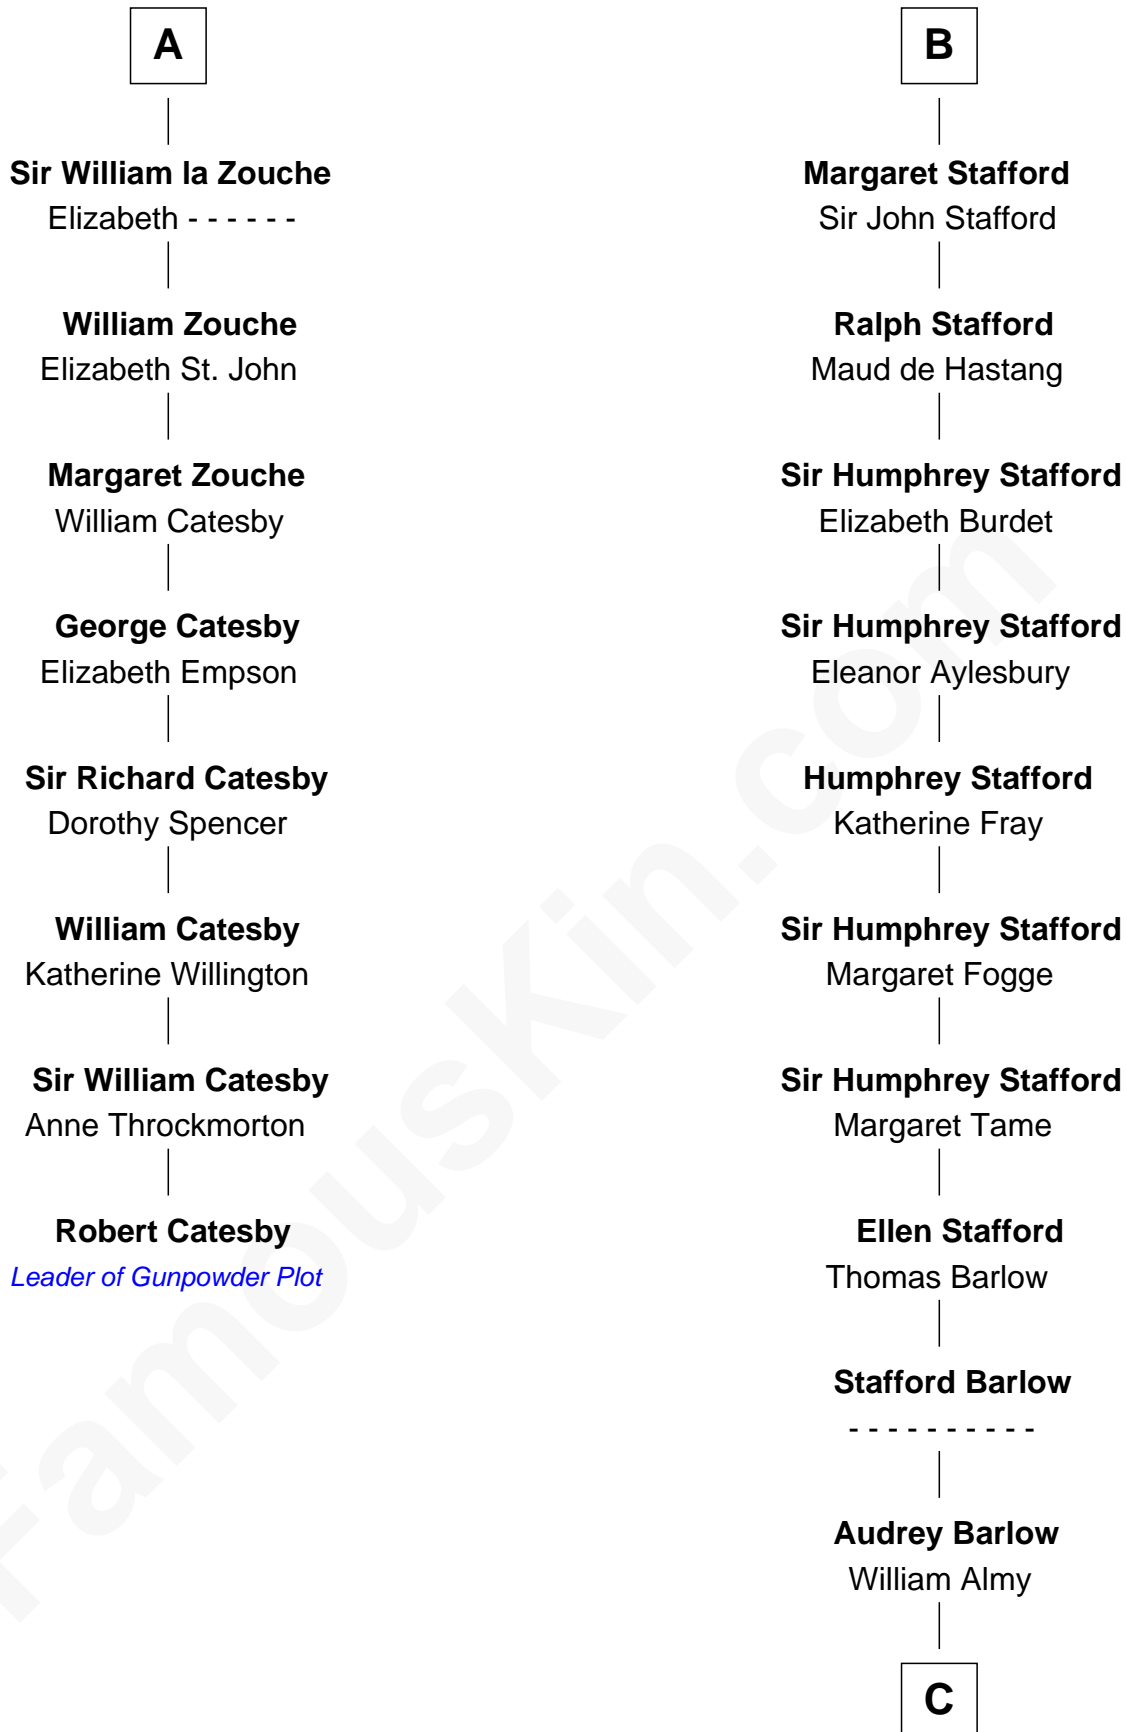

FamousKin.com Relationship Chart of

Robert Catesby

Leader of Gunpowder Plot

14th cousin 6 times removed of

William Greene

2nd Governor of Rhode Island

C

Annis Almy
John Greene

Samuel Greene
Mary Gorton

William Greene
Catharine Greene

William Greene
2nd Governor of Rhode Island