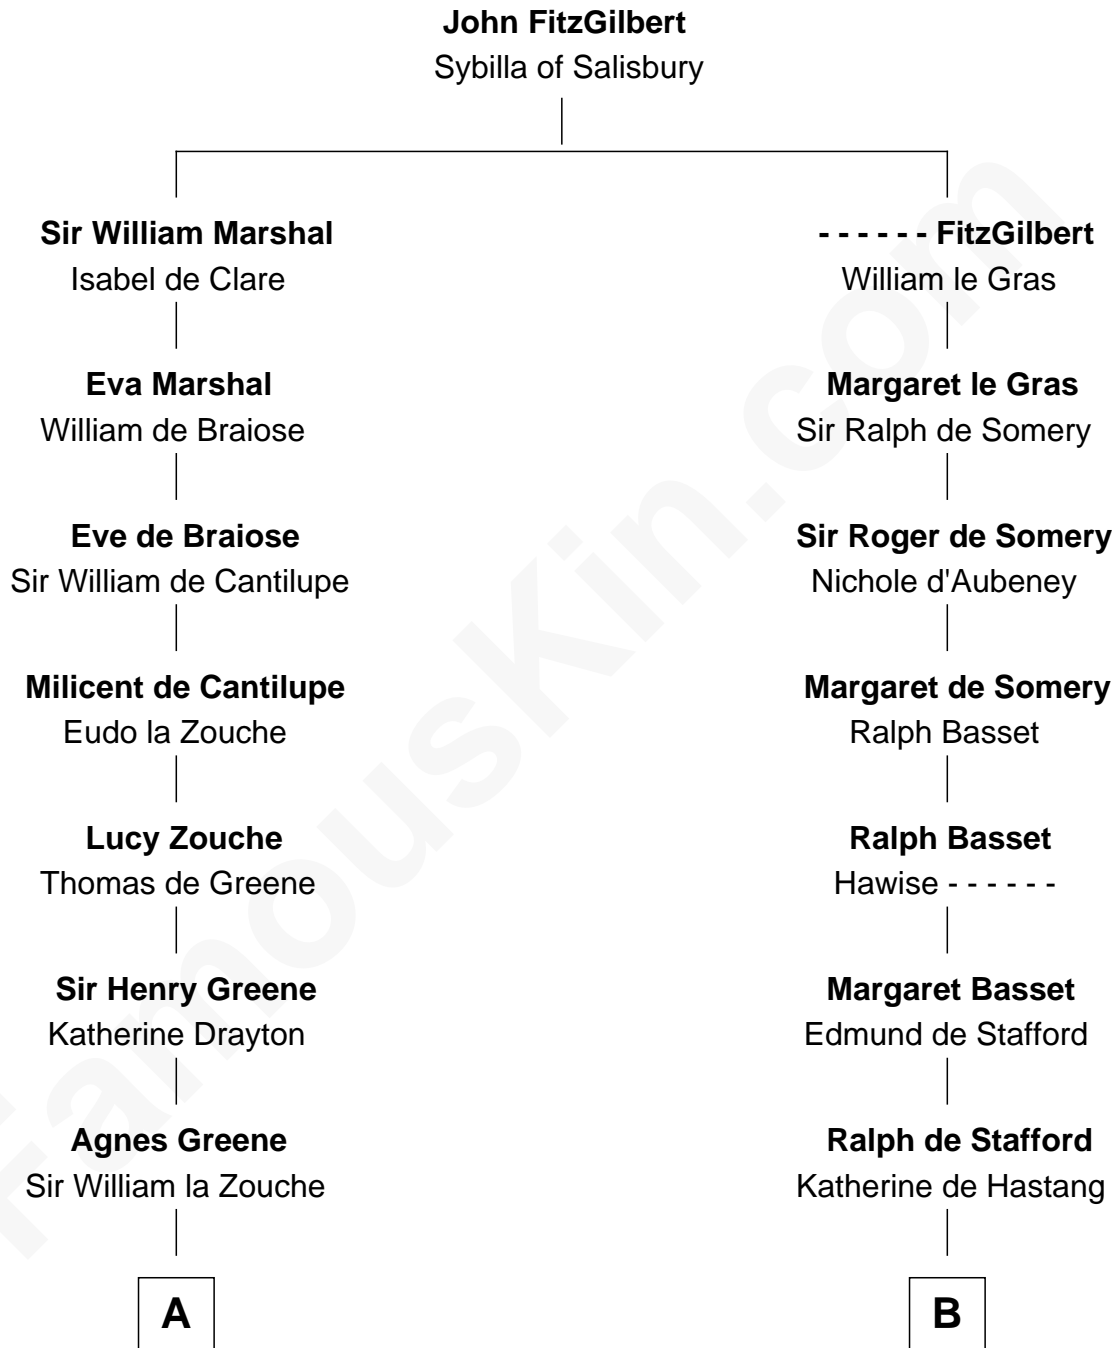

FamousKin.com Relationship Chart of

Robert Catesby

Leader of Gunpowder Plot

14th cousin 6 times removed of

William Greene

2nd Governor of Rhode Island

C

Annis Almy
John Greene

Samuel Greene
Mary Gorton

William Greene
Catharine Greene

William Greene
2nd Governor of Rhode Island