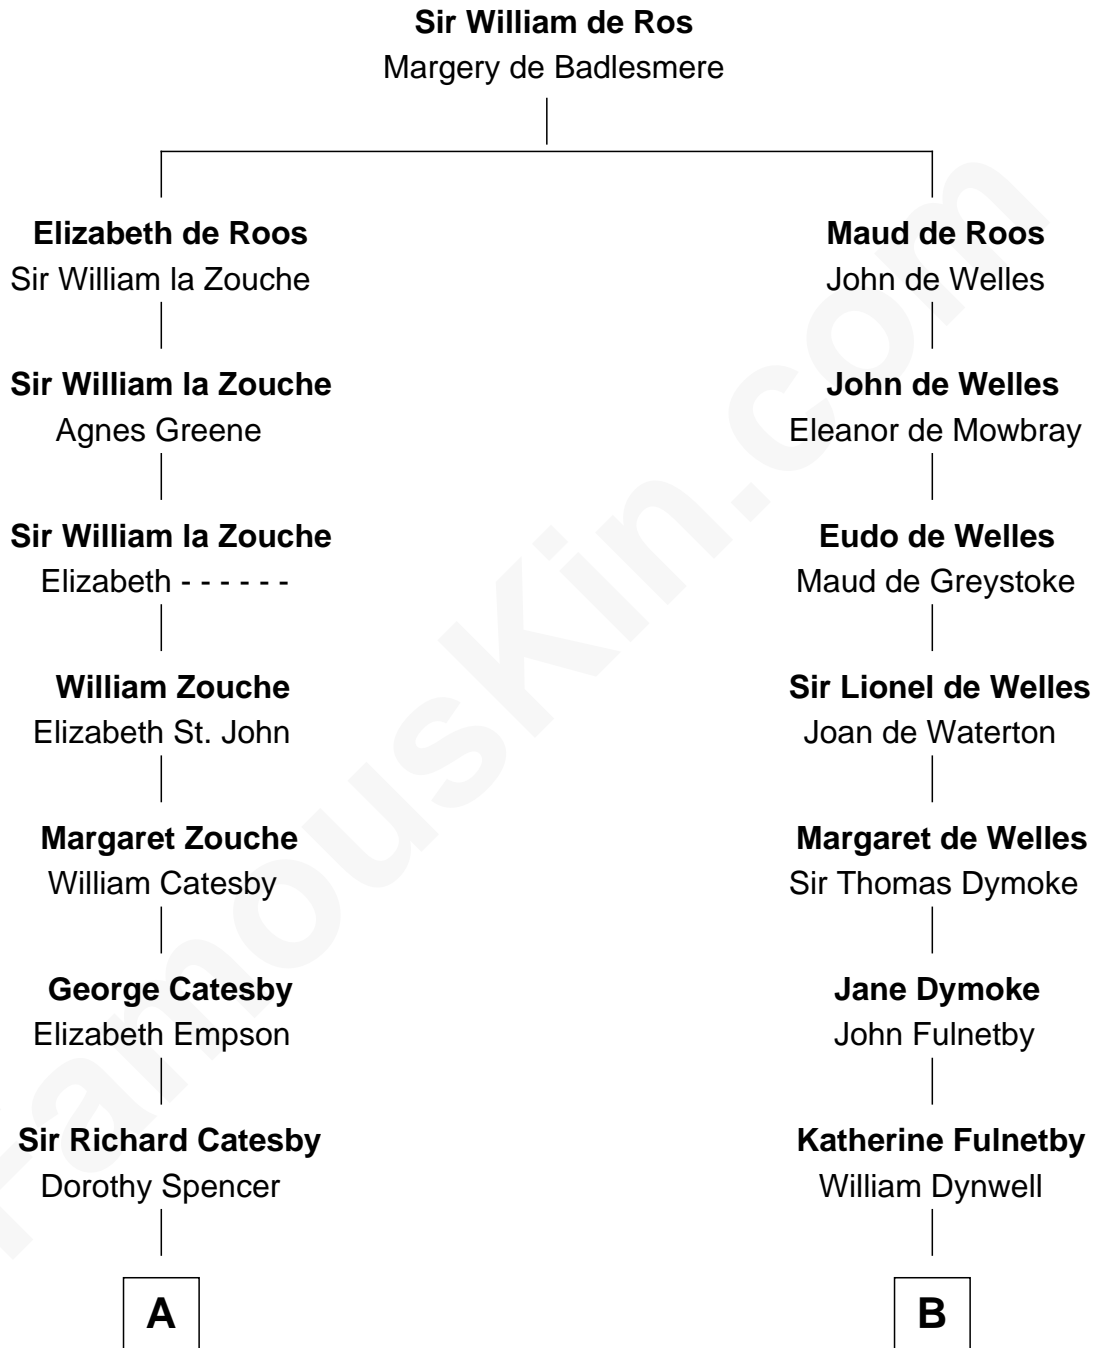

# FamousKin.com Relationship Chart of

**Robert Catesby**

*Leader of Gunpowder Plot*

9th cousin 10 times removed of

**Ray Bradbury**

*Author of The Martian Chronicles*

C

Samuel Hinkston Bradbury

Minnie Alice Davis

Leonard Spaulding Bradbury

Esther Marie Moberg

Ray Bradbury

*Author of [The Martian Chronicles](#)*

FamousKin.com