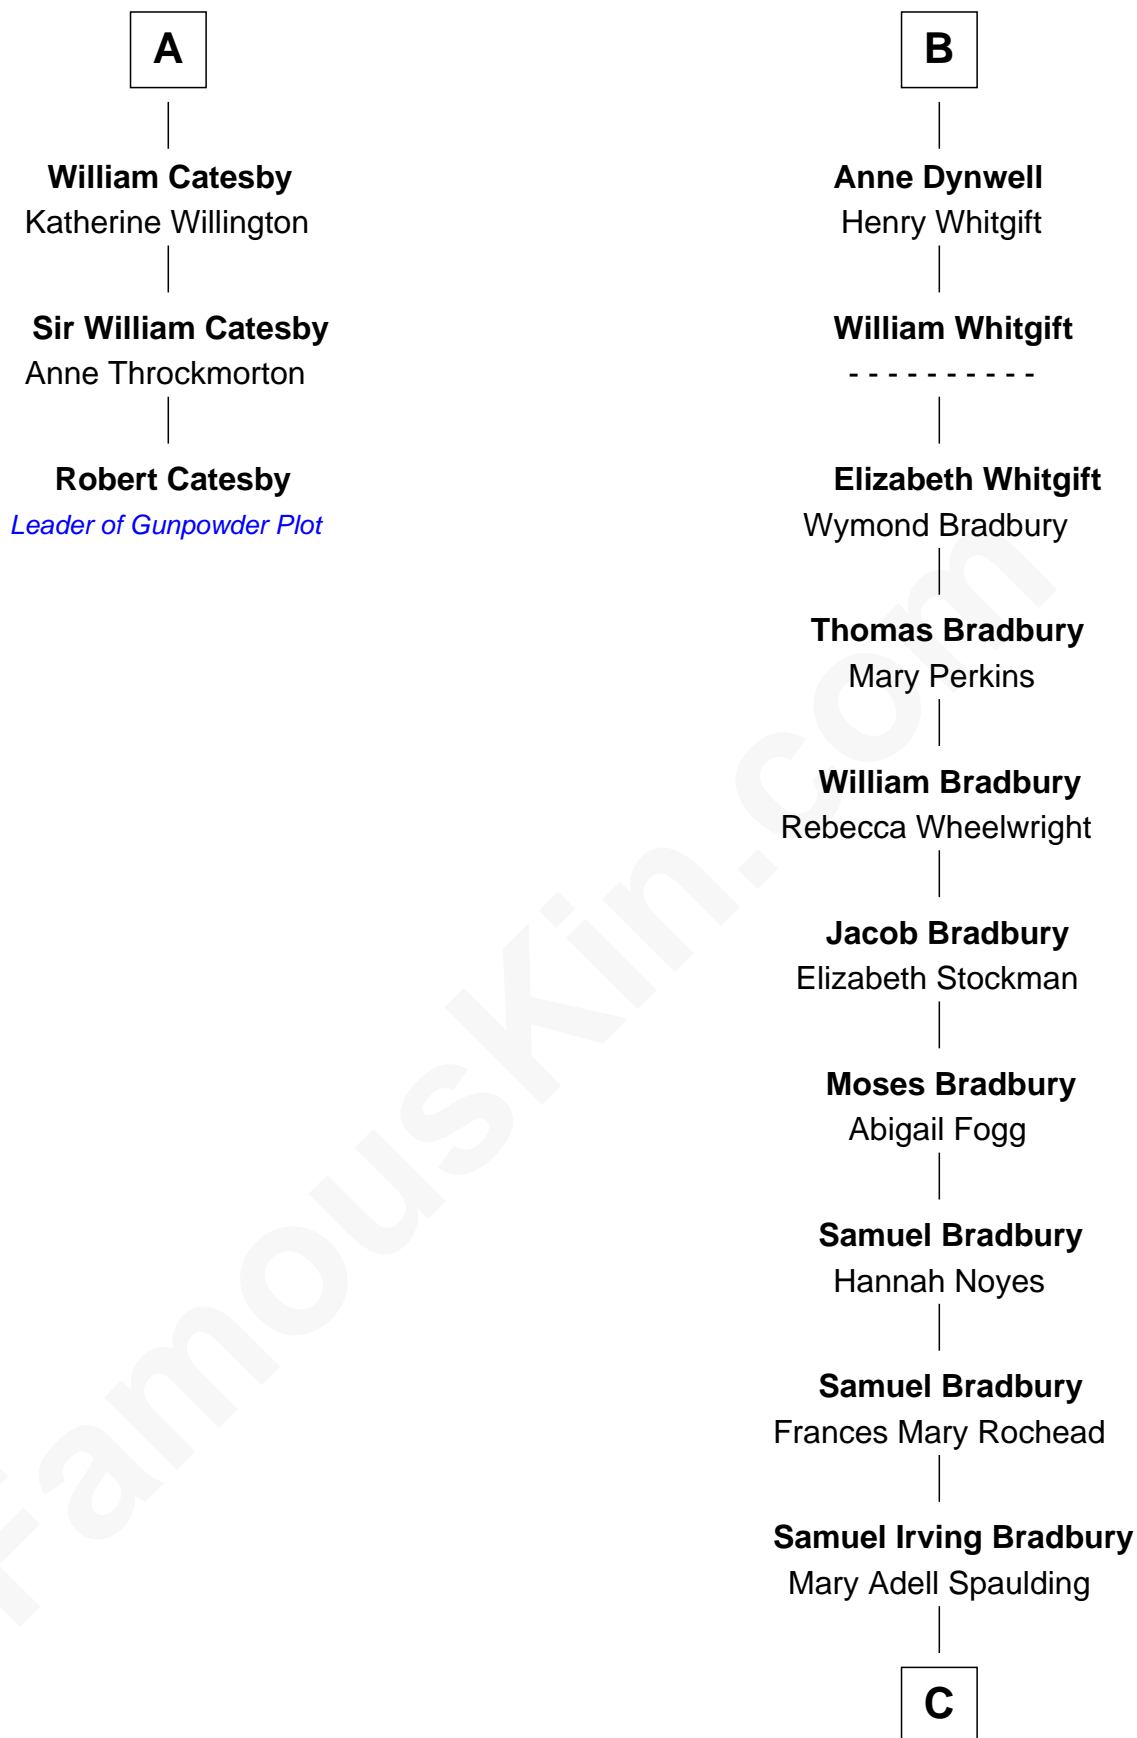

# FamousKin.com Relationship Chart of

**Robert Catesby**

*Leader of Gunpowder Plot*

9th cousin 10 times removed of

**Ray Bradbury**

*Author of The Martian Chronicles*

C

Samuel Hinkston Bradbury

Minnie Alice Davis

Leonard Spaulding Bradbury

Esther Marie Moberg

Ray Bradbury

*Author of [The Martian Chronicles](#)*

FamousKin.com