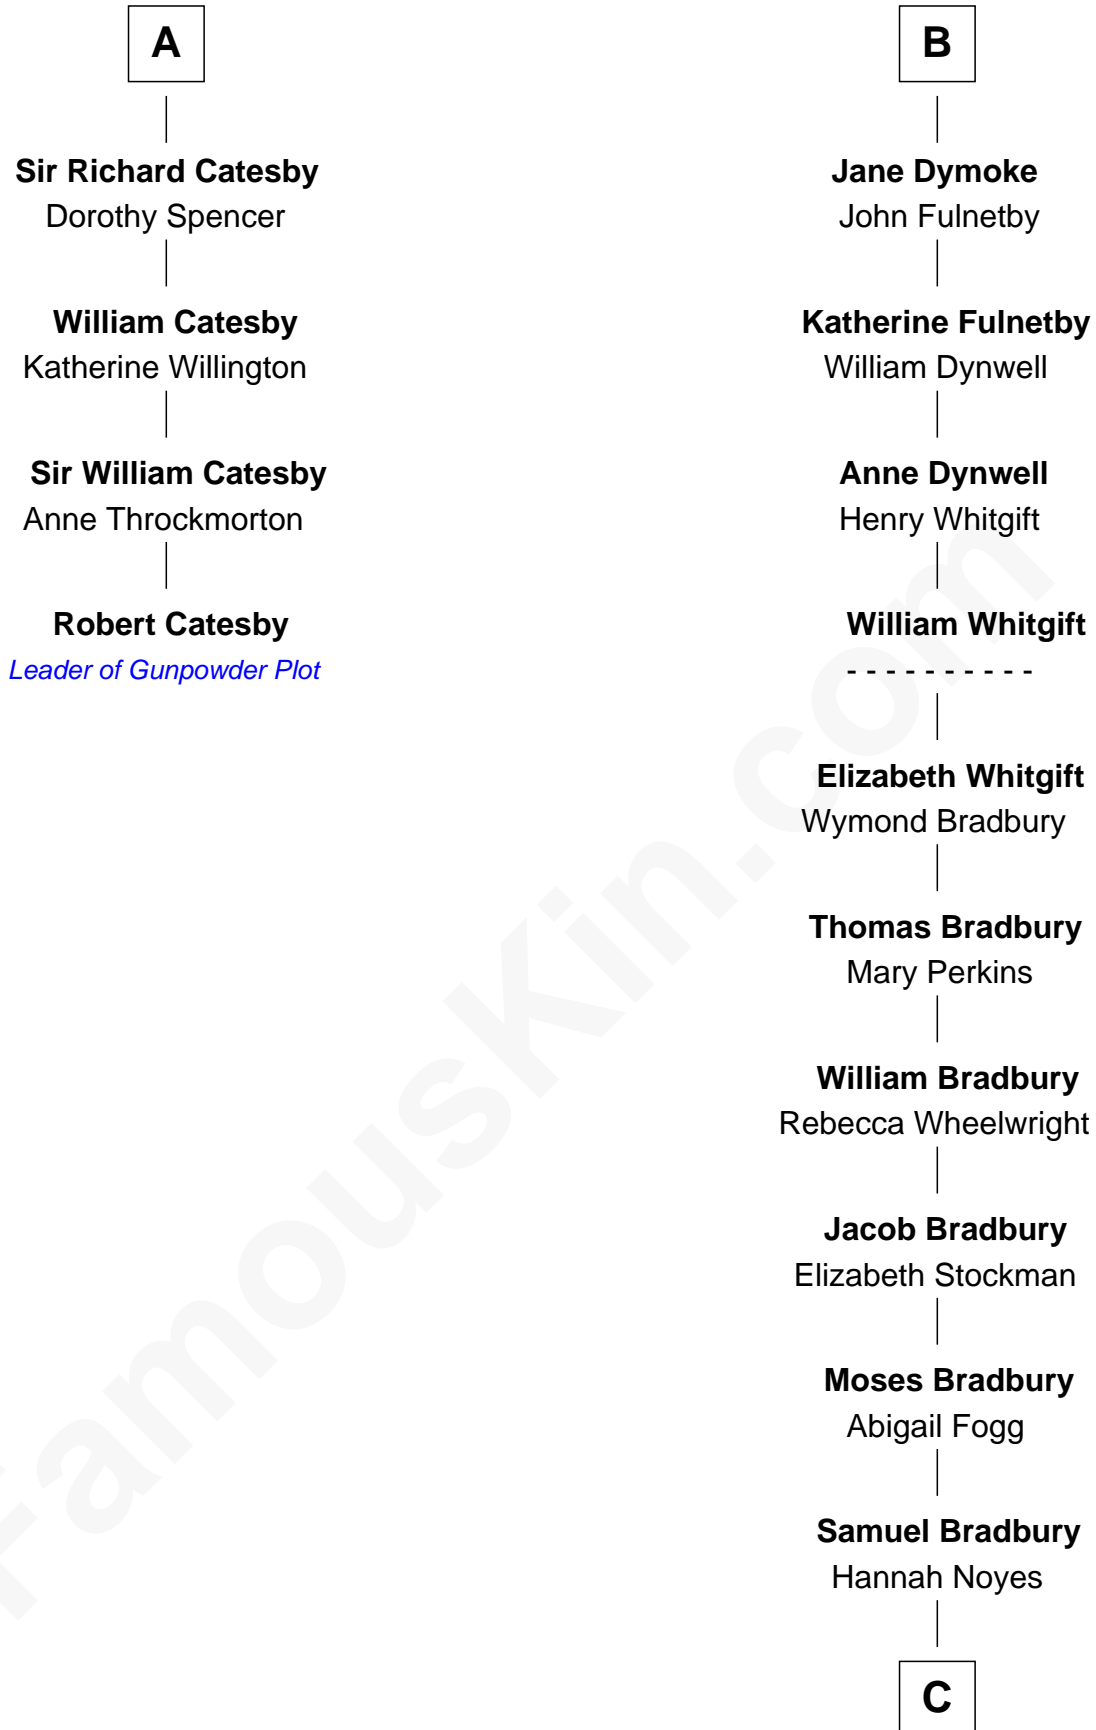

FamousKin.com Relationship Chart of

Robert Catesby

Leader of Gunpowder Plot

10th cousin 11 times removed of

Ray Bradbury

Author of The Martian Chronicles

Eudo la Zouche
Milicent de Cantilupe

C

Samuel Bradbury

Frances Mary Rohead

Samuel Irving Bradbury

Mary Adell Spaulding

Samuel Hinkston Bradbury

Minnie Alice Davis

Leonard Spaulding Bradbury

Esther Marie Moberg