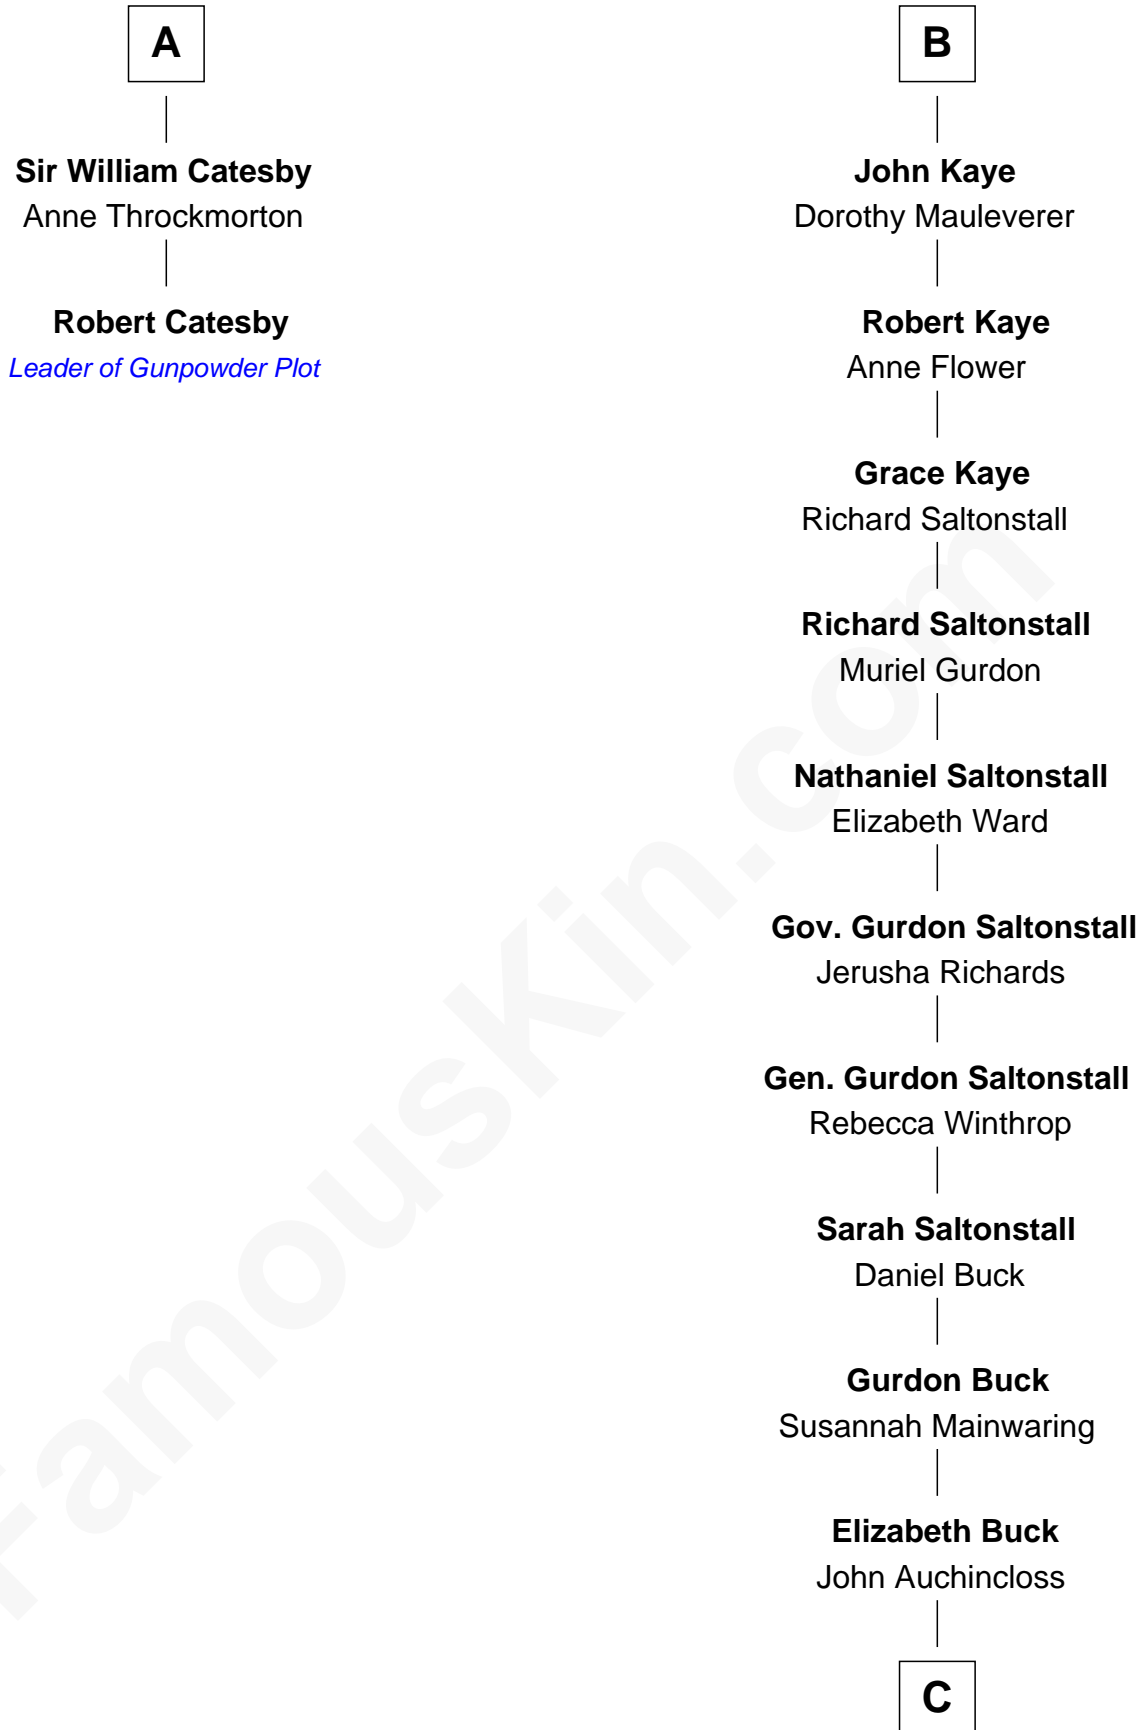

# FamousKin.com Relationship Chart of

**Robert Catesby**

*Leader of Gunpowder Plot*

8th cousin 11 times removed of

**Louis Auchincloss**

*Author*

**Sir Henry Greene**

Katherine Drayton

**Agnes Greene**  
Sir William la Zouche

**Sir William la Zouche**  
Elizabeth - - - - -

**William Zouche**  
Elizabeth St. John

**Margaret Zouche**  
William Catesby

**George Catesby**  
Elizabeth Empson

**Sir Richard Catesby**  
Dorothy Spencer

**William Catesby**  
Katherine Willington

**A**

**Sir Henry de Greene**  
Matilda de Mauduit

**Eleanor Greene**  
Sir John FitzWilliam

**Sir John FitzWilliam**  
Margaret Clarell

**Sir William FitzWilliam**  
Elizabeth Chaworth

**Isabel FitzWilliam**  
Richard Wentworth

**Matthew Wentworth**  
Elizabeth Woodruffe

**Beatrice Wentworth**  
Arthur Kaye

**B**

**C**

**John Winthrop Auchincloss**