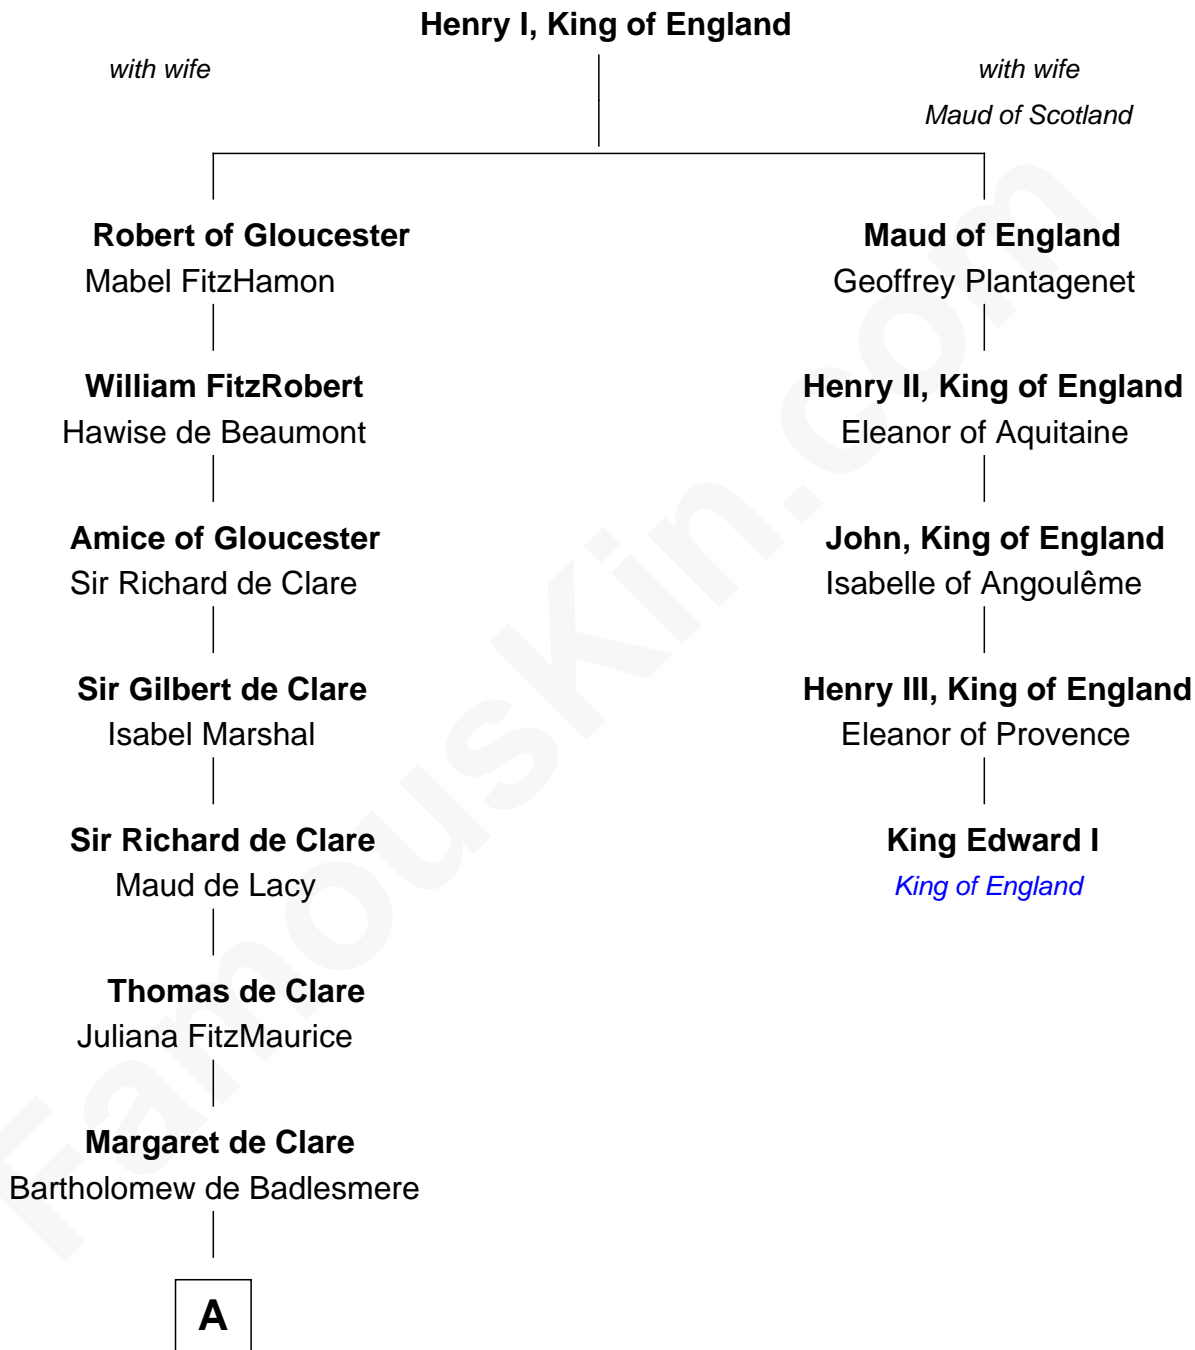

# FamousKin.com Relationship Chart of

**Robert Catesby**

*Leader of Gunpowder Plot*

4th cousin 13 times removed of

**King Edward I**

*King of England*

**A**

—  
**Margery de Badlesmere**

Sir William de Ros

—  
**Elizabeth de Roos**

Sir William la Zouche

—  
**Sir William la Zouche**

Agnes Greene

—  
**Sir William la Zouche**

Elizabeth - - - - -

—  
**William Zouche**

Katherine Willington

—  
**Sir William Catesby**

Anne Throckmorton

—  
**Robert Catesby**

*Leader of Gunpowder Plot*