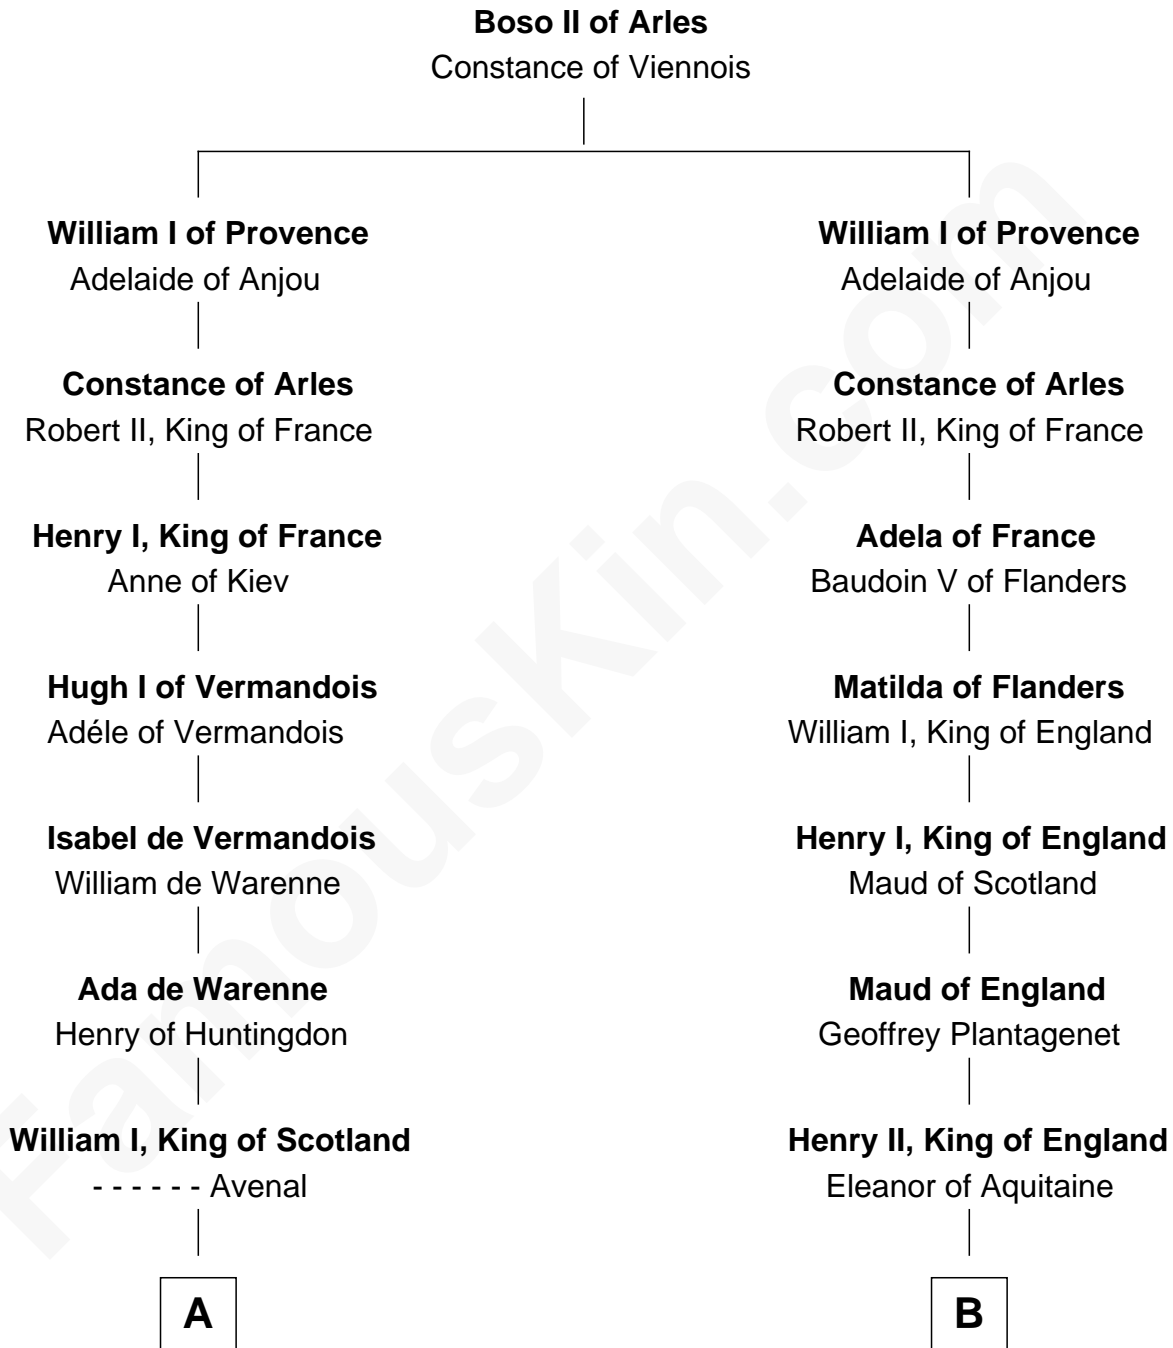

# FamousKin.com Relationship Chart of

**Robert Catesby**

*Leader of Gunpowder Plot*

9th cousin 12 times removed of

**King Edward I**

*King of England*

**C**

—  
**George Catesby**  
Elizabeth Empson

—  
**Sir Richard Catesby**  
Dorothy Spencer

—  
**William Catesby**  
Katherine Willington

—  
**Sir William Catesby**  
Anne Throckmorton

—  
**Robert Catesby**  
*Leader of Gunpowder Plot*