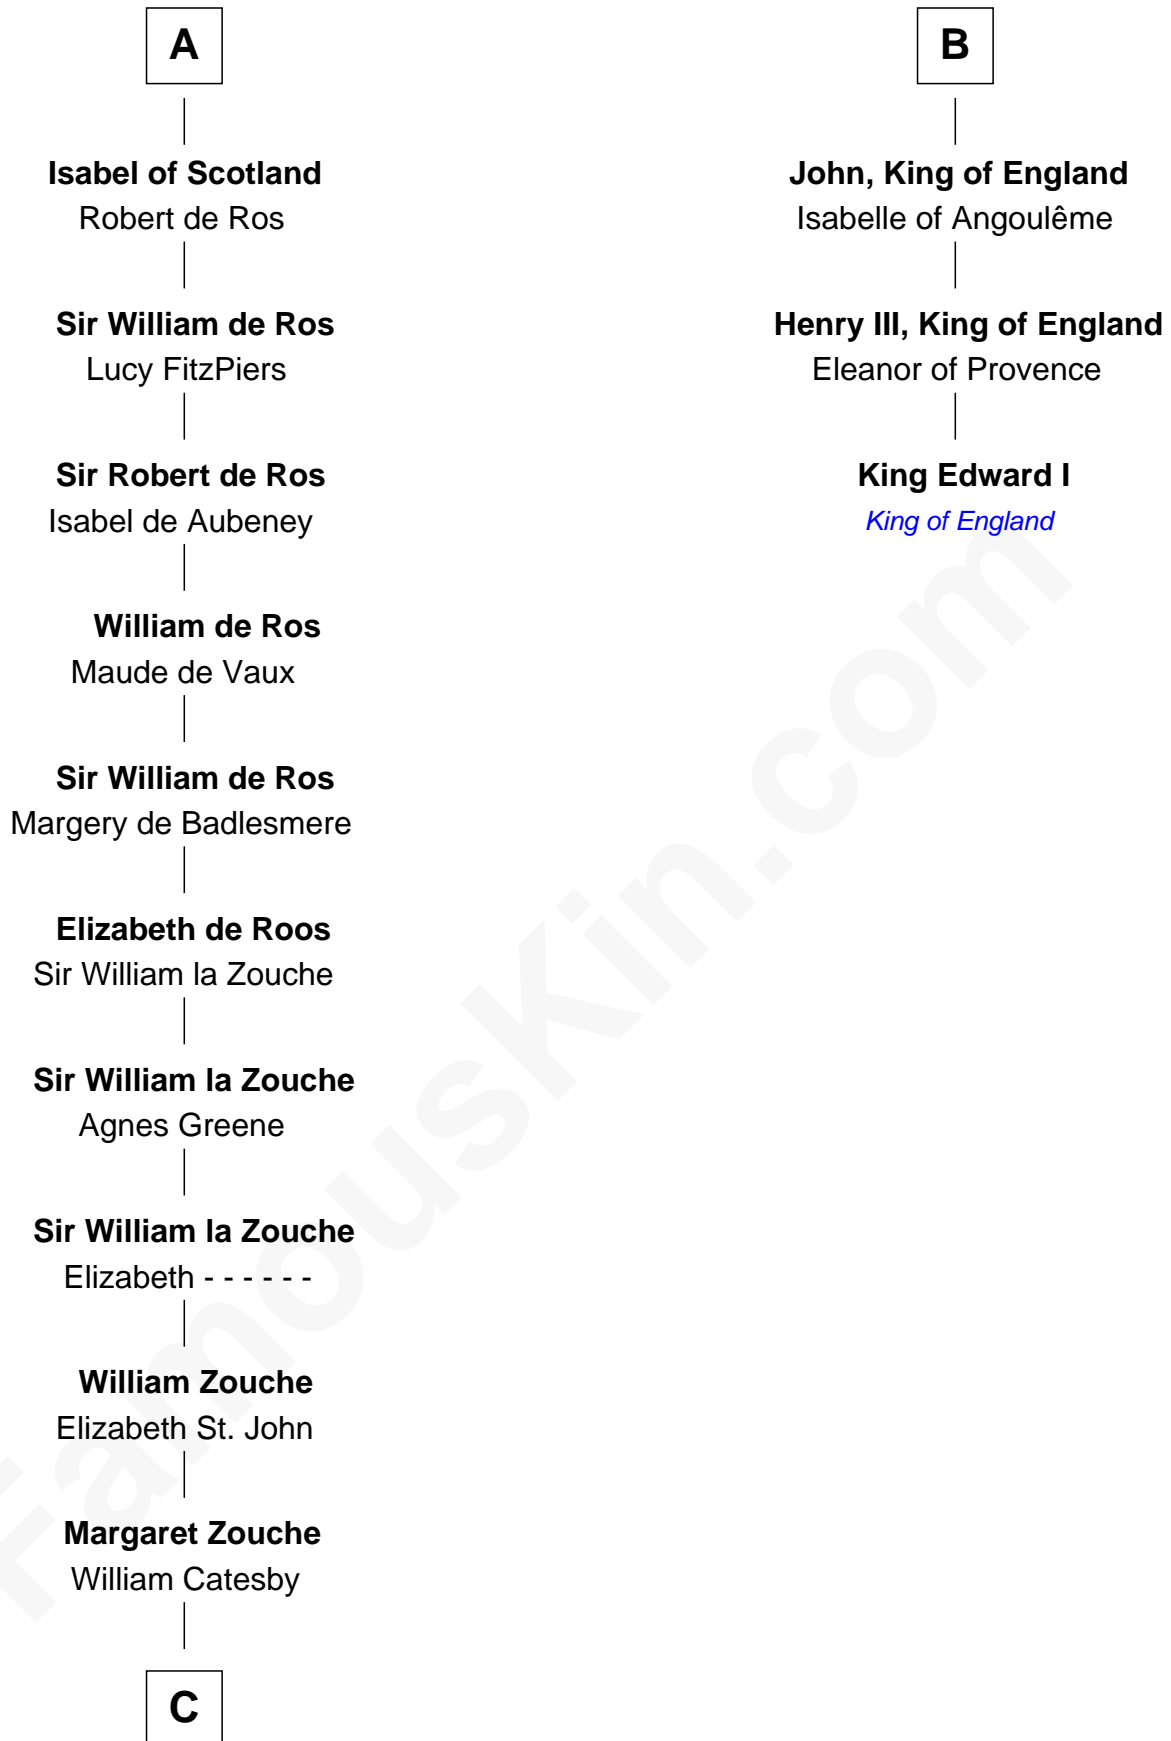

# FamousKin.com Relationship Chart of

**Robert Catesby**

*Leader of Gunpowder Plot*

9th cousin 12 times removed of

**King Edward I**

*King of England*

**C**

—  
**George Catesby**  
Elizabeth Empson

—  
**Sir Richard Catesby**  
Dorothy Spencer

—  
**William Catesby**  
Katherine Willington

—  
**Sir William Catesby**  
Anne Throckmorton

—  
**Robert Catesby**  
*Leader of Gunpowder Plot*