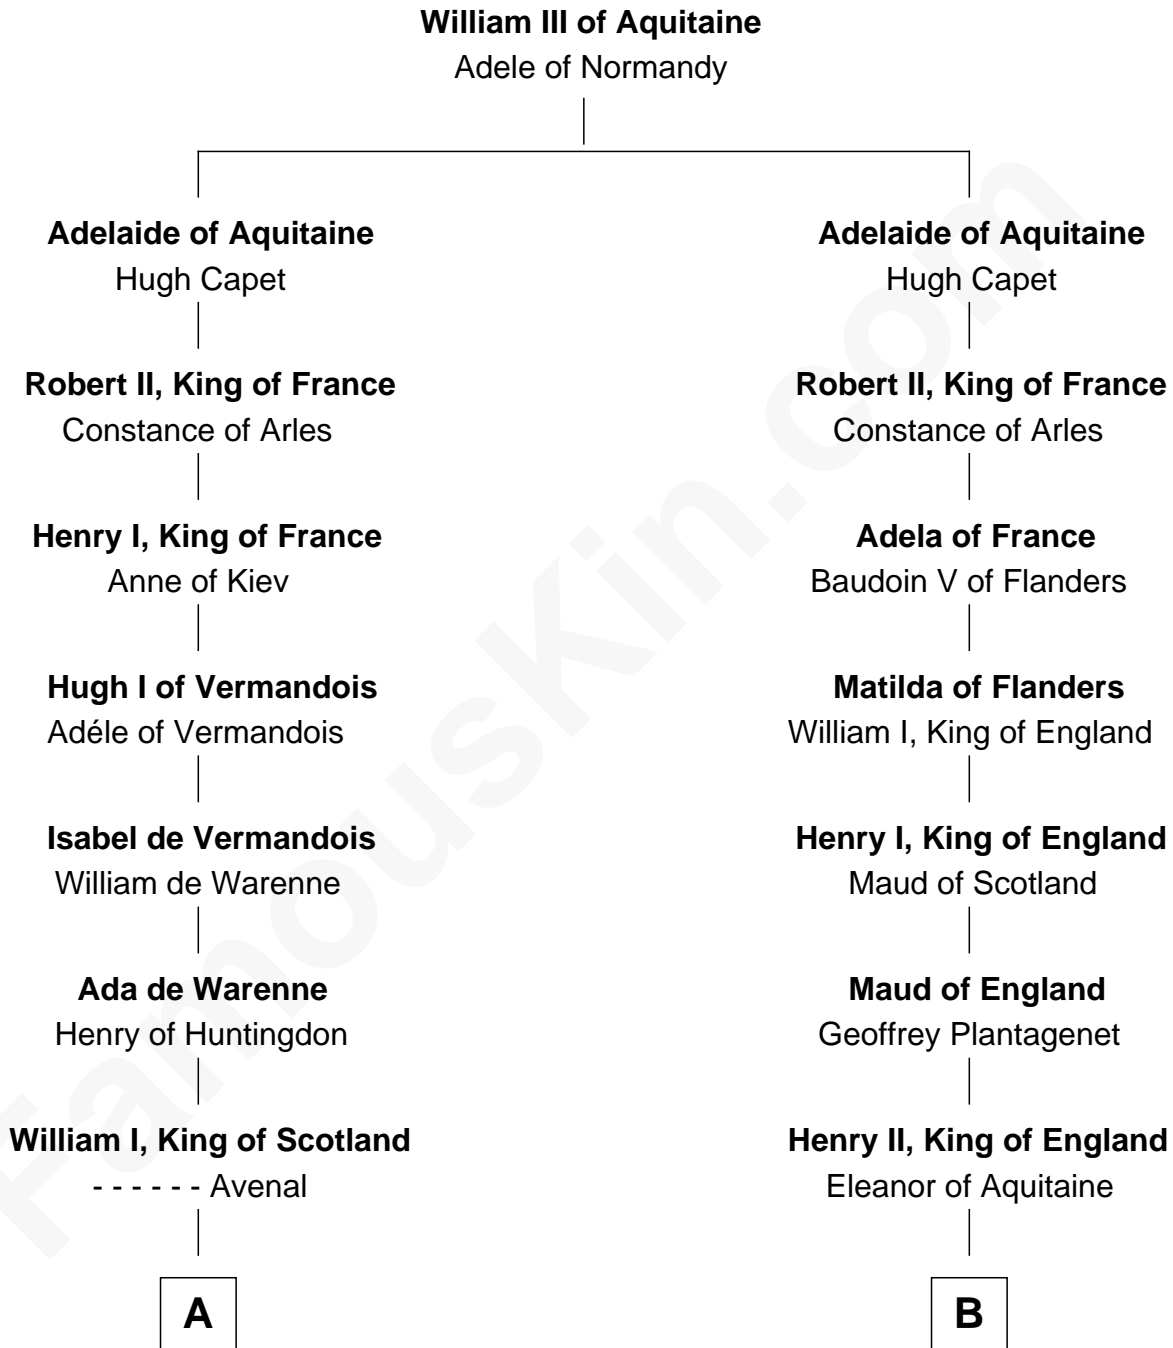

# FamousKin.com Relationship Chart of

**Robert Catesby**

*Leader of Gunpowder Plot*

9th cousin 12 times removed of

**King Edward I**

*King of England*

**C**

—  
**George Catesby**  
Elizabeth Empson

—  
**Sir Richard Catesby**  
Dorothy Spencer

—  
**William Catesby**  
Katherine Willington

—  
**Sir William Catesby**  
Anne Throckmorton

—  
**Robert Catesby**  
*Leader of Gunpowder Plot*