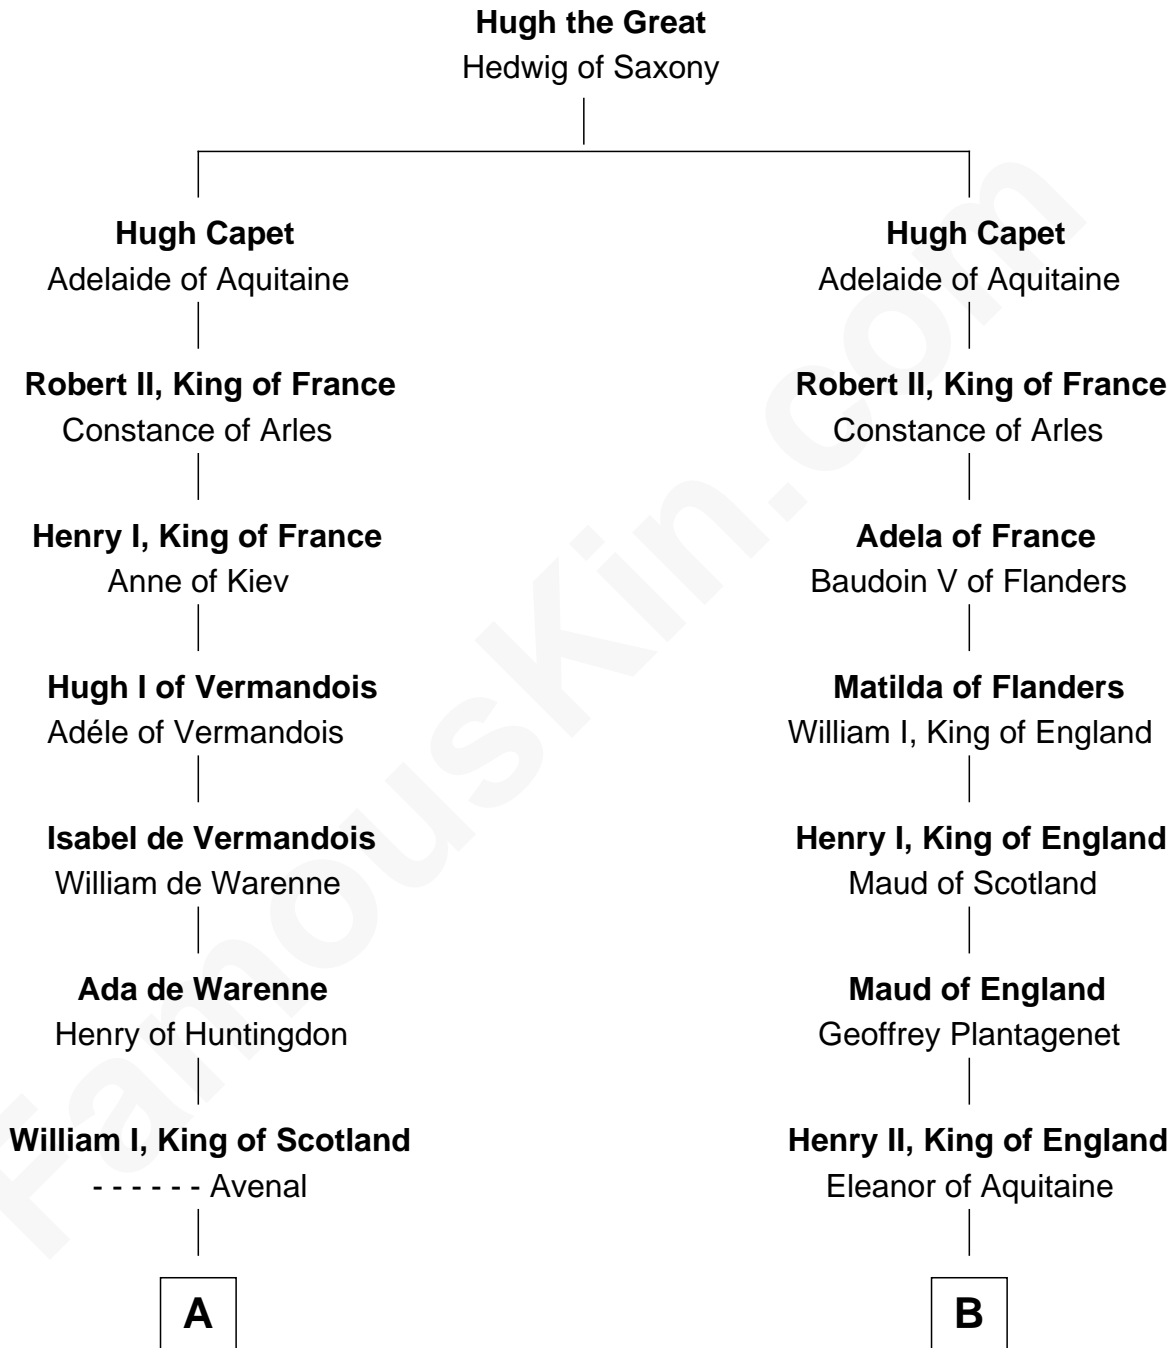

FamousKin.com Relationship Chart of

Robert Catesby

Leader of Gunpowder Plot

9th cousin 12 times removed of

King Edward I

King of England

C

—
George Catesby
Elizabeth Empson

—
Sir Richard Catesby
Dorothy Spencer

—
William Catesby
Katherine Willington

—
Sir William Catesby
Anne Throckmorton

—
Robert Catesby
Leader of Gunpowder Plot