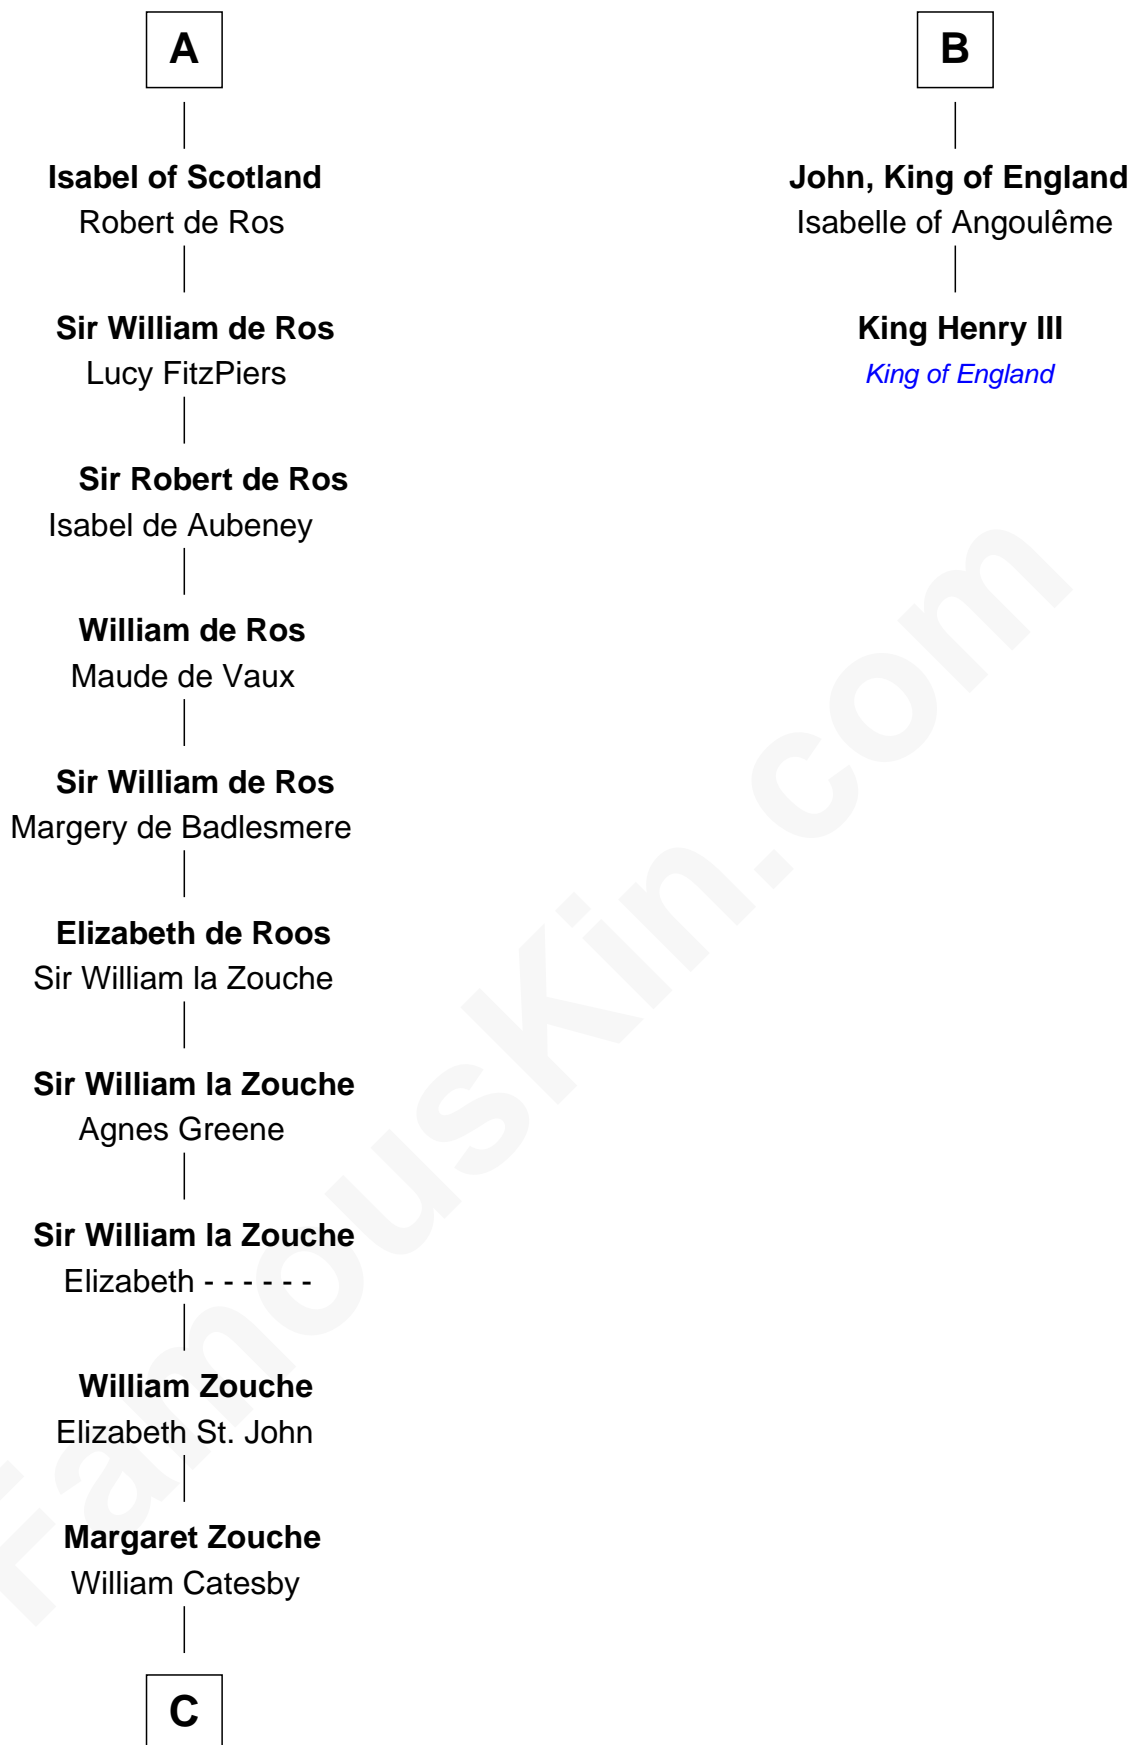

# FamousKin.com Relationship Chart of

**Robert Catesby**

*Leader of Gunpowder Plot*

8th cousin 13 times removed of

**King Henry III**

*King of England*

**C**

—  
**George Catesby**  
Elizabeth Empson

—  
**Sir Richard Catesby**  
Dorothy Spencer

—  
**William Catesby**  
Katherine Willington

—  
**Sir William Catesby**  
Anne Throckmorton

—  
**Robert Catesby**  
*Leader of Gunpowder Plot*

FamousKin.com