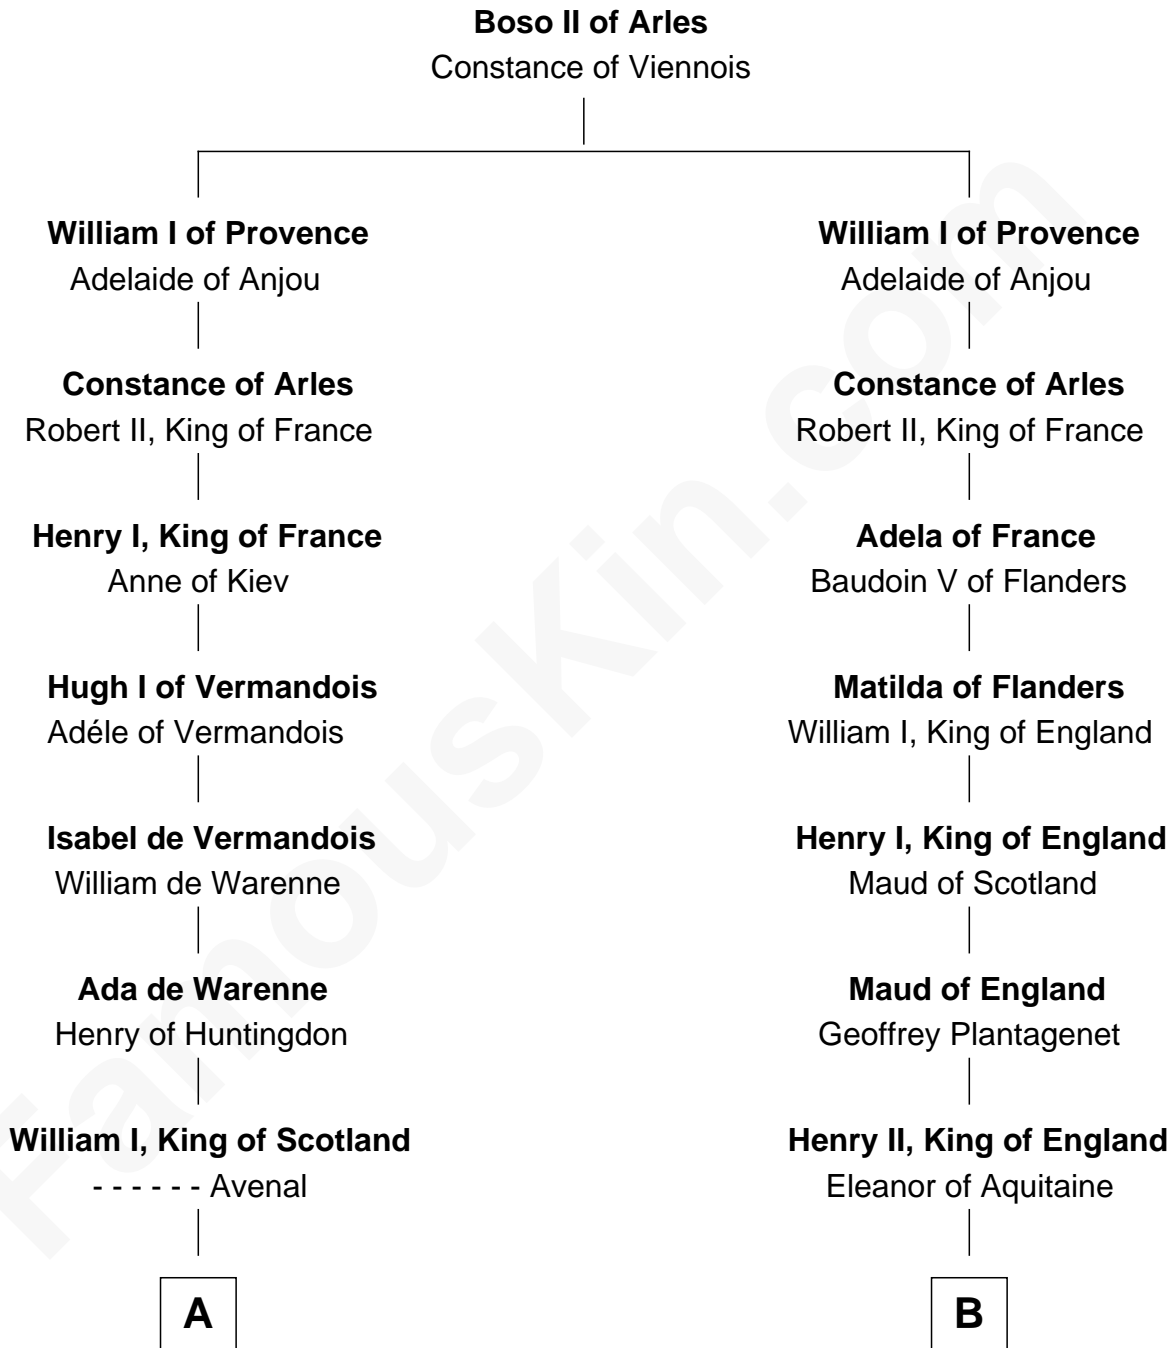

# FamousKin.com Relationship Chart of

**Robert Catesby**

*Leader of Gunpowder Plot*

8th cousin 13 times removed of

**King Henry III**

*King of England*

**C**

—  
**George Catesby**  
Elizabeth Empson

—  
**Sir Richard Catesby**  
Dorothy Spencer

—  
**William Catesby**  
Katherine Willington

—  
**Sir William Catesby**  
Anne Throckmorton

—  
**Robert Catesby**  
*Leader of Gunpowder Plot*

FamousKin.com