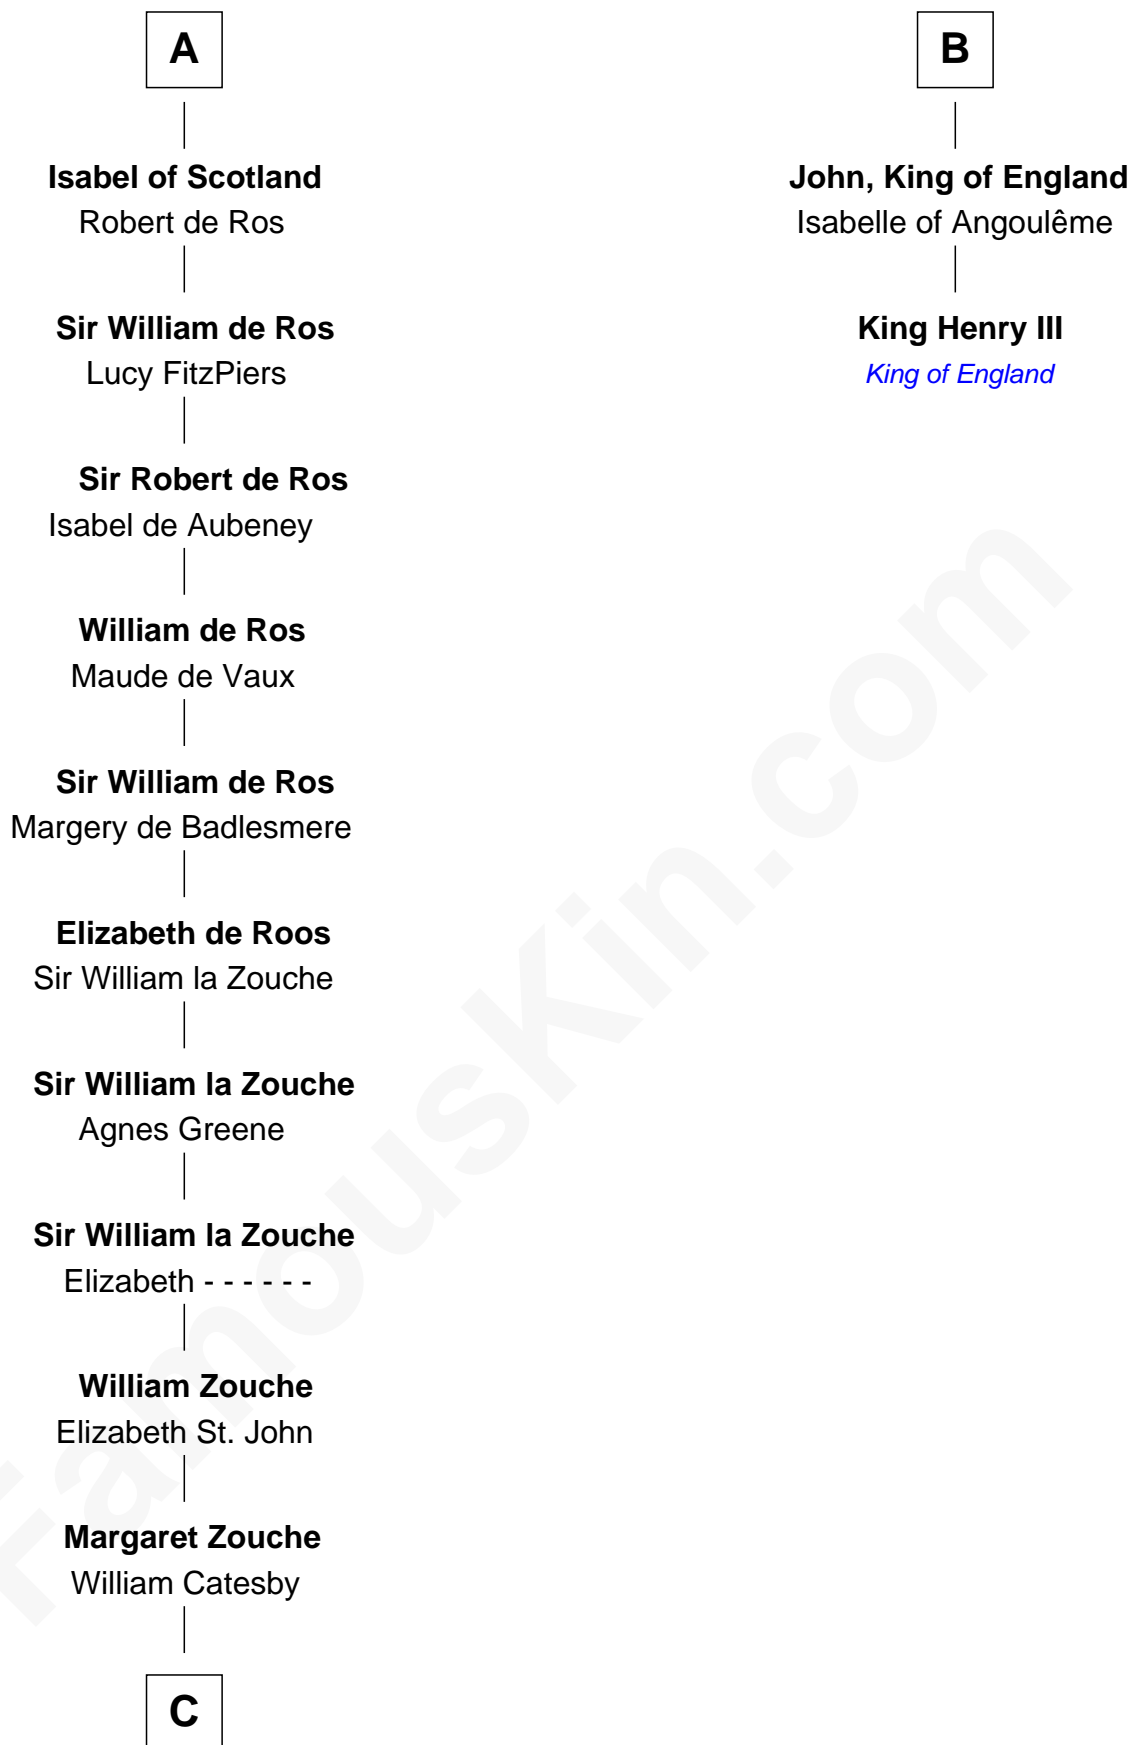

FamousKin.com Relationship Chart of

Robert Catesby

Leader of Gunpowder Plot

8th cousin 13 times removed of

King Henry III

King of England

William III of Aquitaine

Adele of Normandy

Maud of Scotland

Maud of England

Geoffrey Plantagenet

Henry II, King of England

Eleanor of Aquitaine

B

C

—
George Catesby
Elizabeth Empson

—
Sir Richard Catesby
Dorothy Spencer

—
William Catesby
Katherine Willington

—
Sir William Catesby
Anne Throckmorton

—
Robert Catesby
Leader of Gunpowder Plot

FamousKin.com