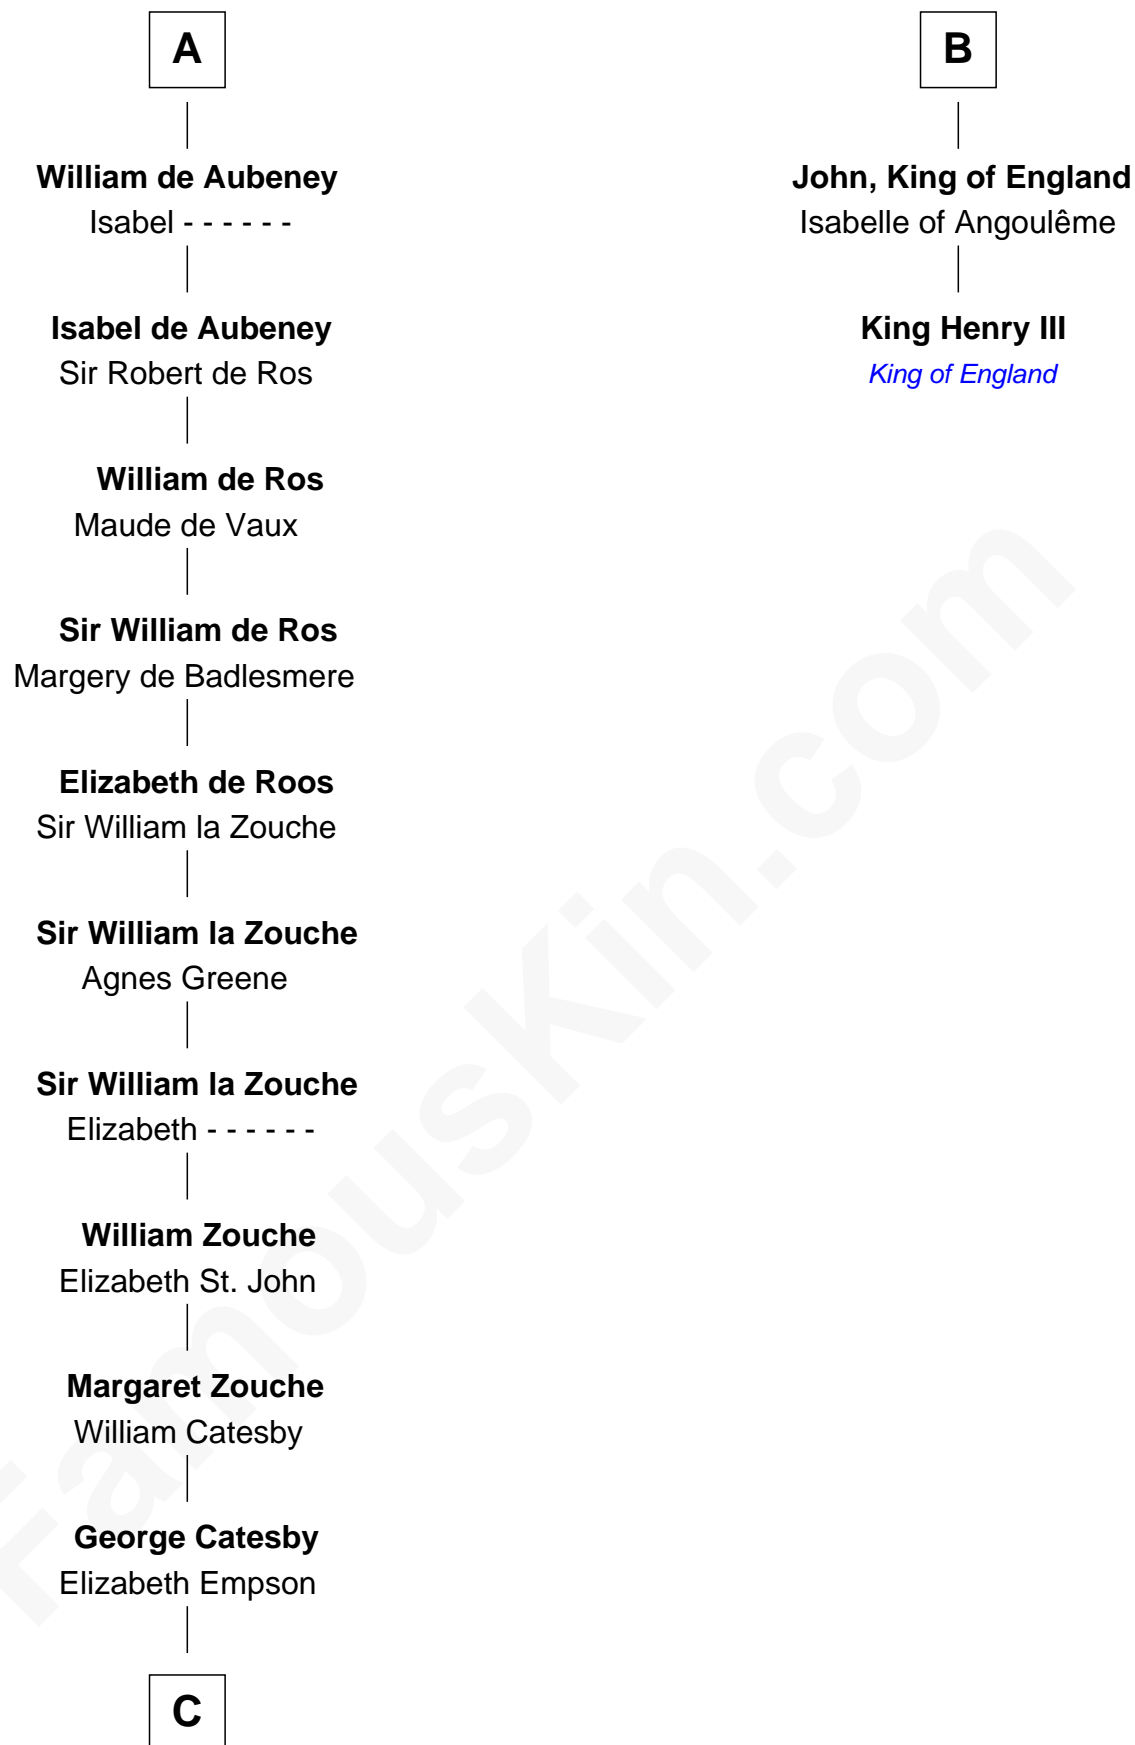

# FamousKin.com Relationship Chart of

**Robert Catesby**

*Leader of Gunpowder Plot*

8th cousin 12 times removed of

**King Henry III**

*King of England*

**C**

—  
**Sir Richard Catesby**

Dorothy Spencer

—  
**William Catesby**

Katherine Willington

—  
**Sir William Catesby**

Anne Throckmorton

—  
**Robert Catesby**

*Leader of Gunpowder Plot*

FamousKin.com