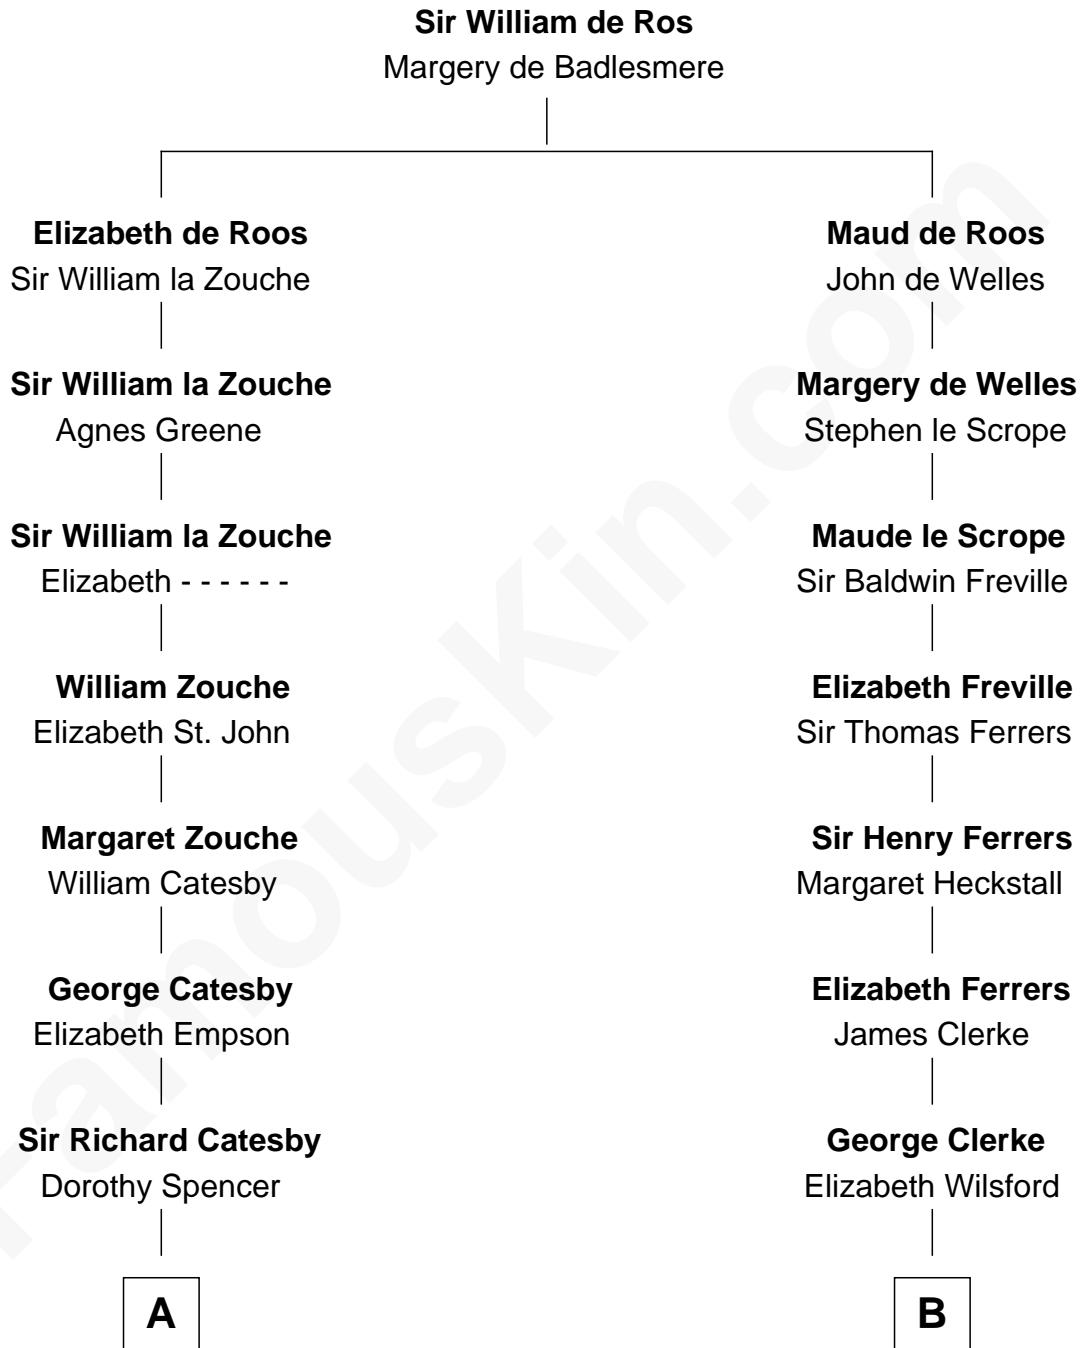

# FamousKin.com Relationship Chart of

**Robert Catesby**

*Leader of Gunpowder Plot*

9th cousin 7 times removed of

**Hetty Green**

*"The Witch of Wall Street"*

**A**

**William Catesby**  
Katherine Willington

**Sir William Catesby**  
Anne Throckmorton

**Robert Catesby**  
*Leader of Gunpowder Plot*

**B**

**James Clerke**  
Mary Saxby

**William Clerke**  
Mary Weston

**Jeremiah Clarke**  
Frances Latham

**Weston Clarke**  
Mary Easton

**Anne Clarke**  
Thomas Hicks

**Thomas Hicks**  
Judith Akin

**Sarah Hicks**  
Gideon Howland

**Gideon Howland**  
Mehitable Howland

**Abby Slocum Howland**  
Edward Mott Robinson

**Hetty Green**  
*"The Witch of Wall Street"*