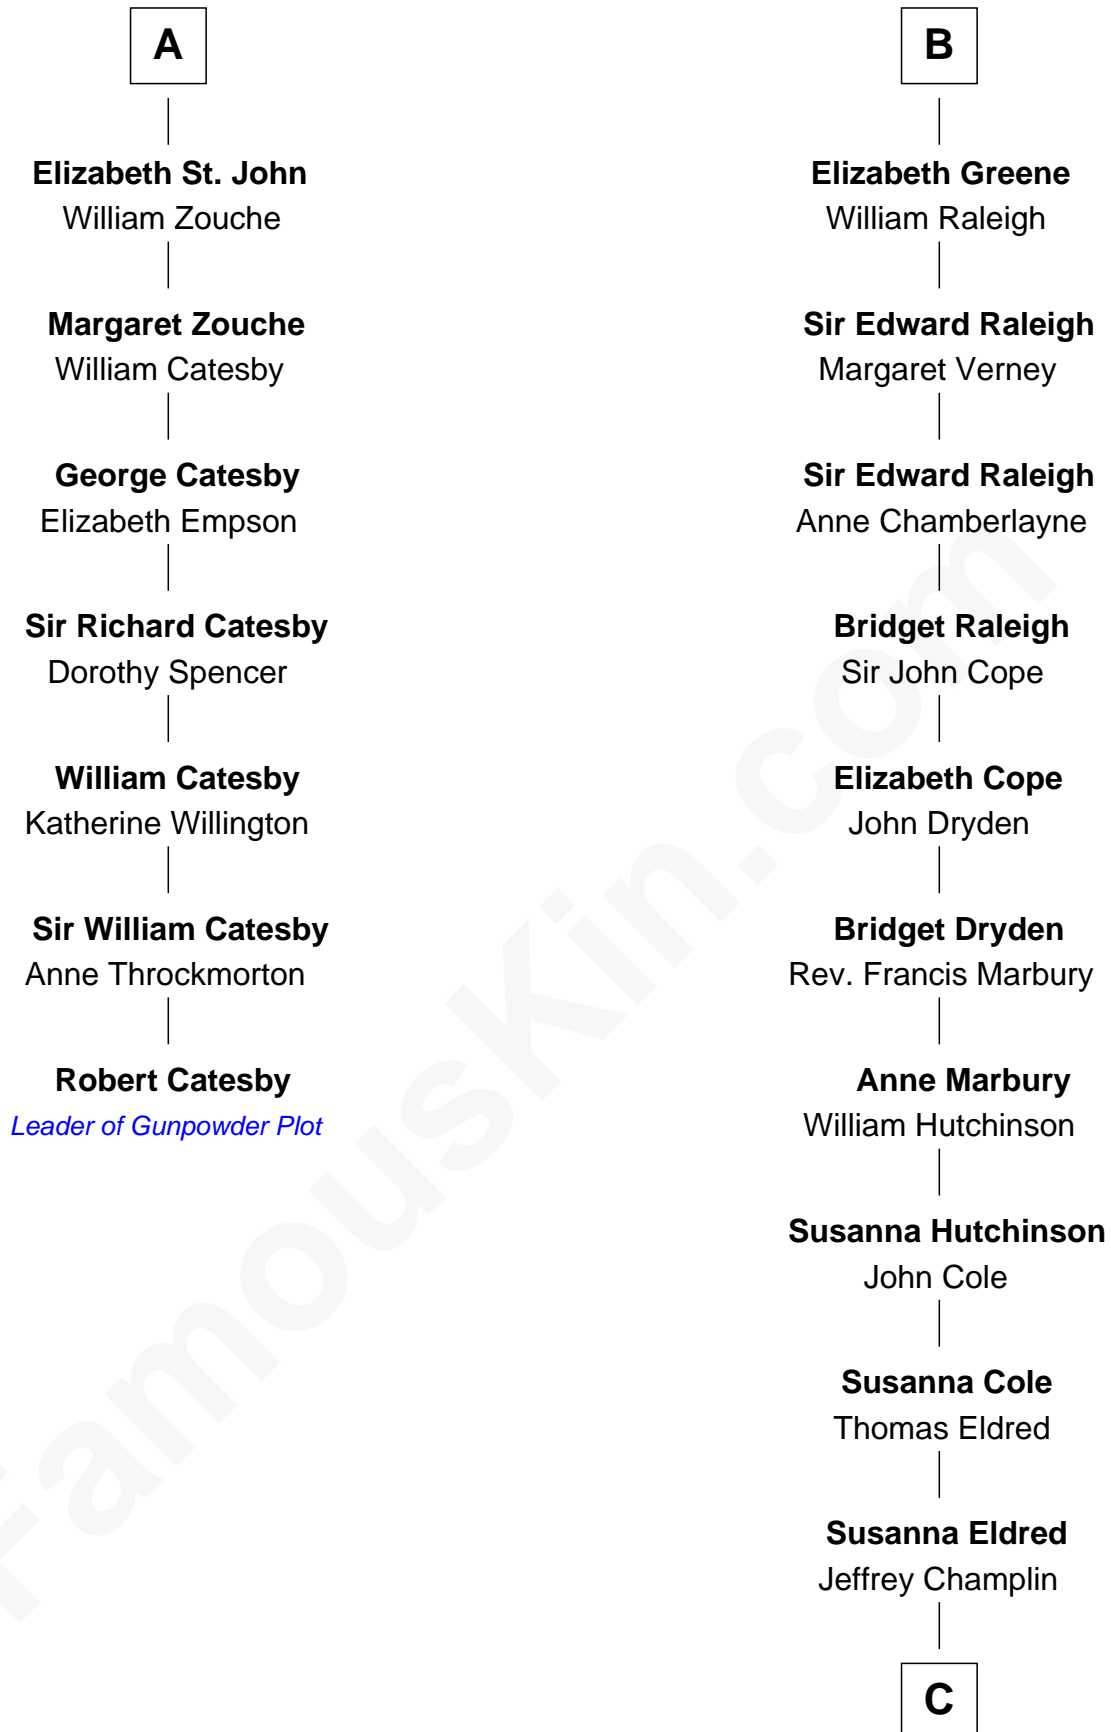

FamousKin.com Relationship Chart of

Robert Catesby

Leader of Gunpowder Plot

13th cousin 8 times removed of

Shanghai Pierce

Texas Cattleman

C

Emlin Champlin

Joseph Wilbore

Ambless Wilbore

Nathaniel Stoddard

Susanna Stoddard

Isaac Pearce

Jonathan D. Pearce

Hanna Phillips Head

Shanghai Pierce