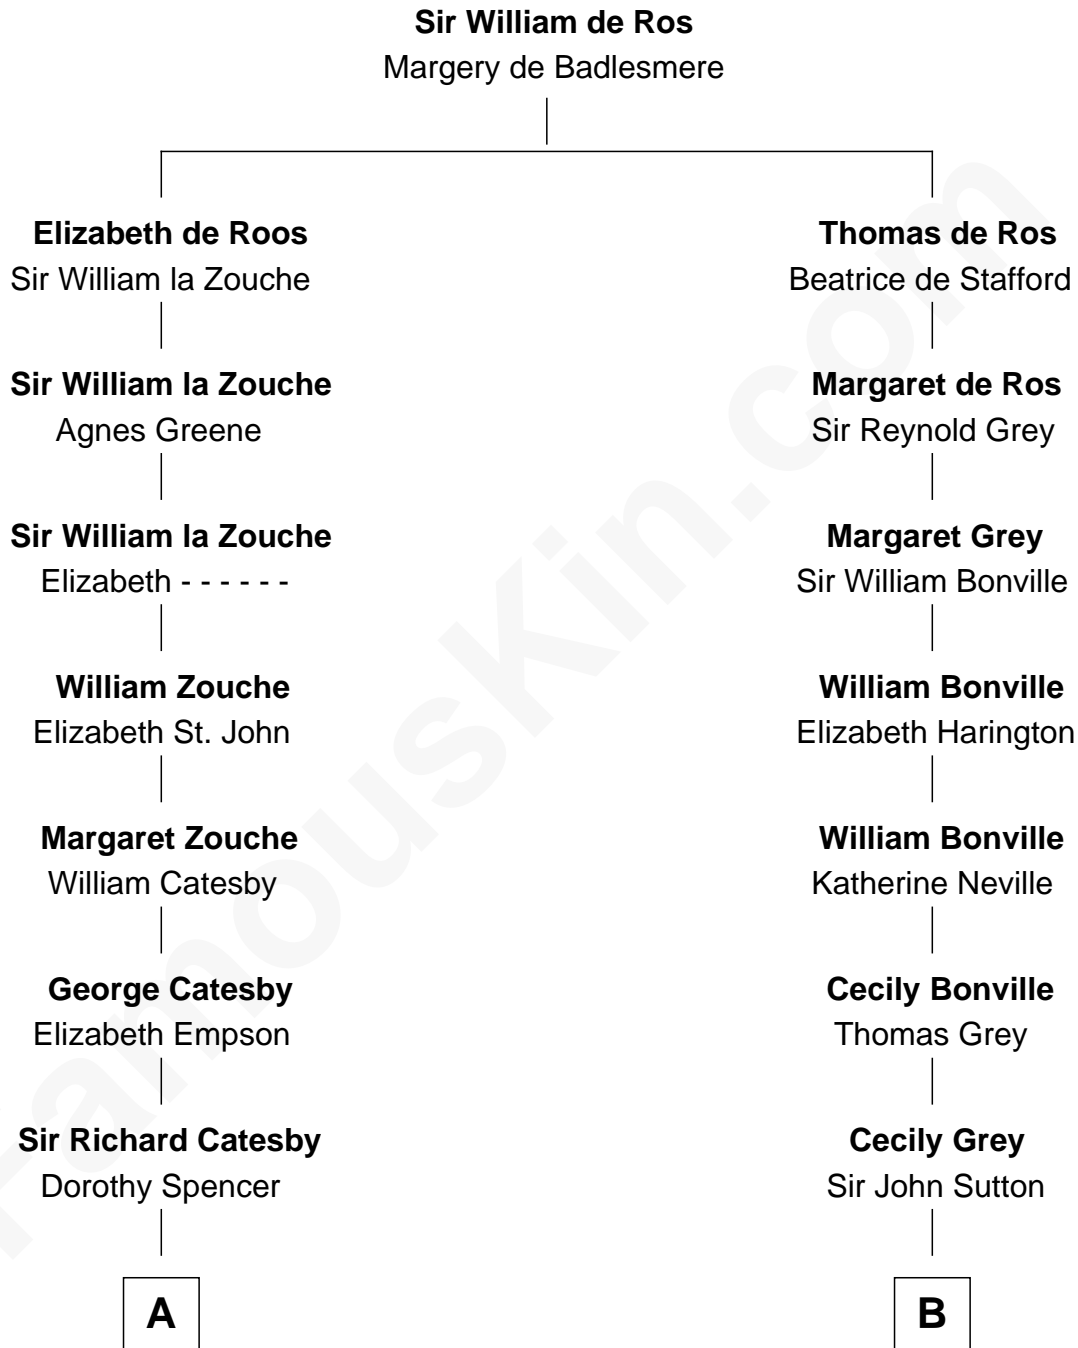

FamousKin.com Relationship Chart of

Robert Catesby

Leader of Gunpowder Plot

9th cousin 10 times removed of

Alan Shepard

Mercury and Apollo Astronaut

C

Annie Elizabeth Bartlett
Frederick Johnson Shepard

Alan Bartlett Shepard
Pauline Renza Emerson

Alan Shepard
Mercury and Apollo Astronaut

FamousKin.com