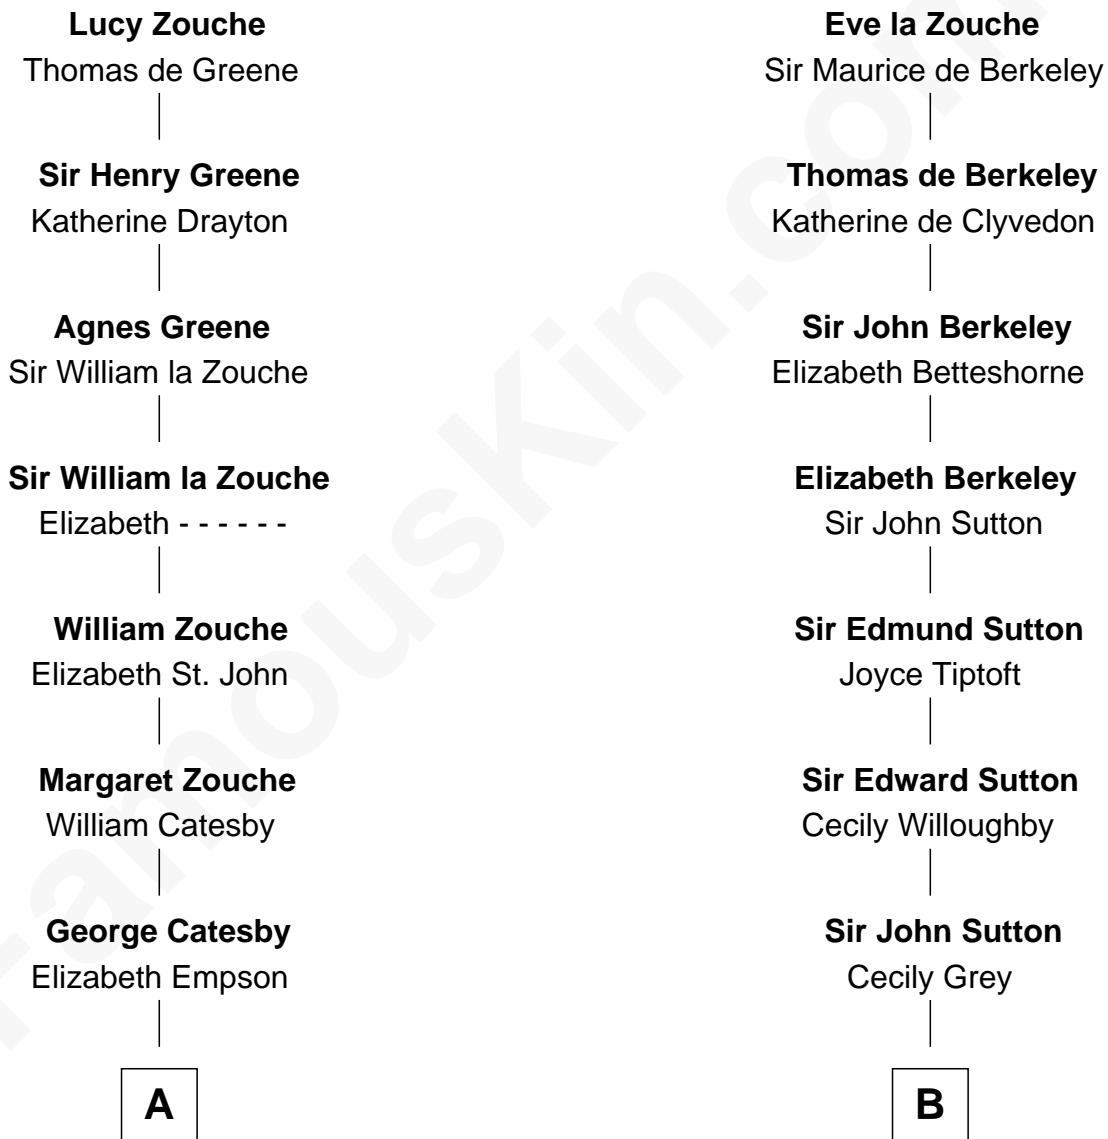

# FamousKin.com Relationship Chart of

**Robert Catesby**

*Leader of Gunpowder Plot*

10th cousin 9 times removed of

**Alan Shepard**

*Mercury and Apollo Astronaut*

**Eudo la Zouche**  
Milicent de Cantilupe

**C**

**Annie Elizabeth Bartlett**  
Frederick Johnson Shepard

**Alan Bartlett Shepard**  
Pauline Renza Emerson

**Alan Shepard**  
*Mercury and Apollo Astronaut*

FamousKin.com