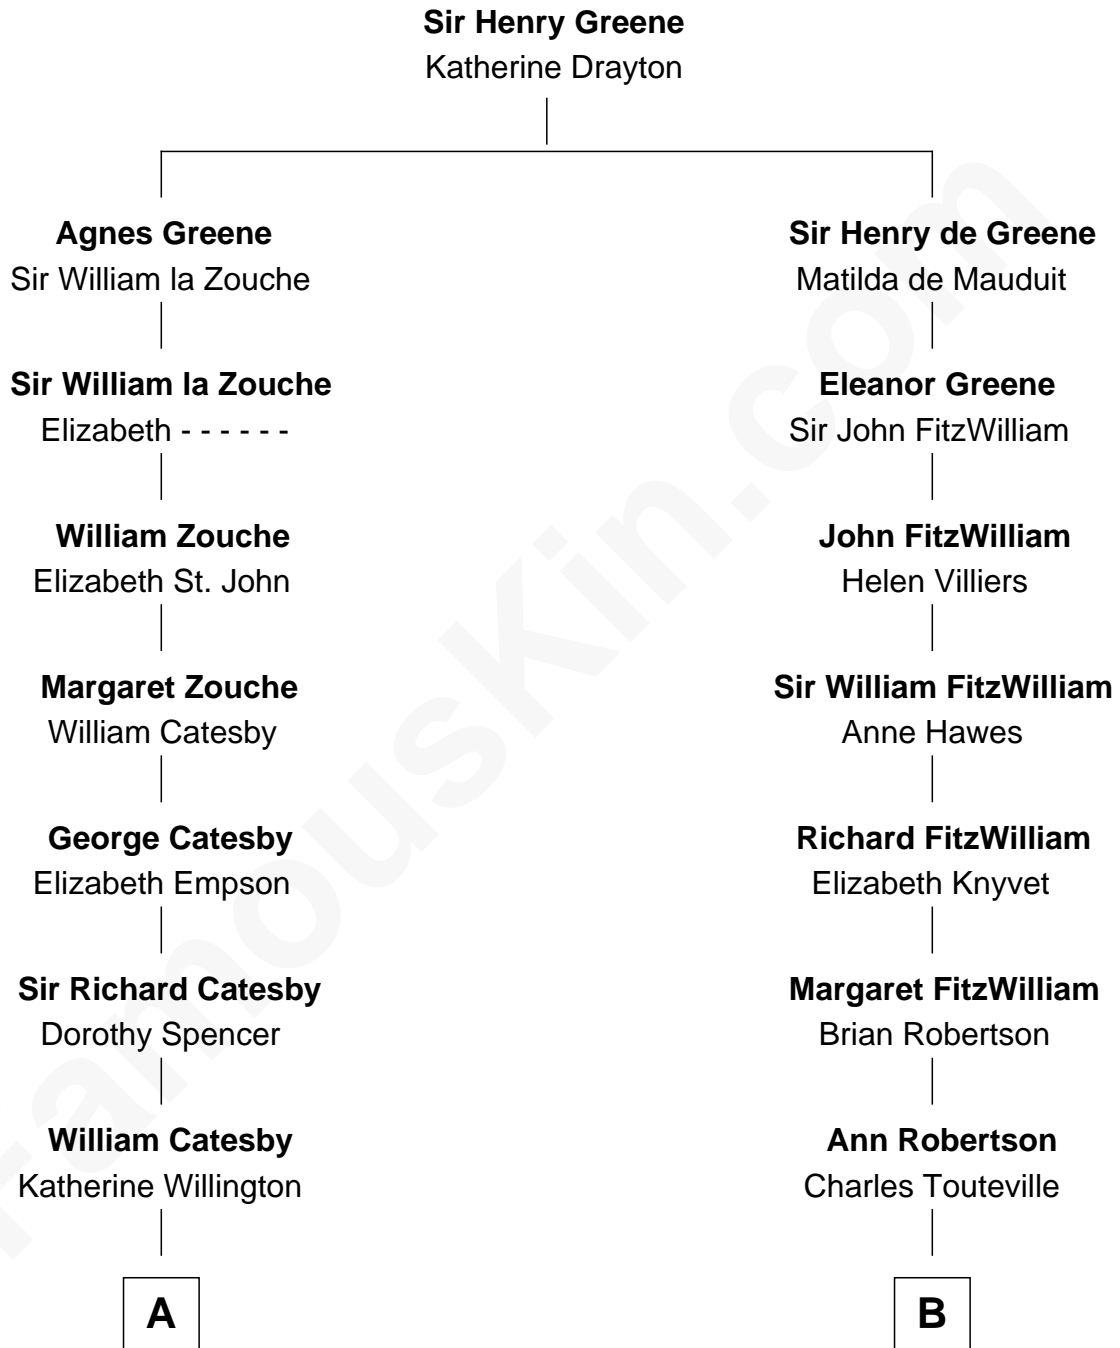

FamousKin.com Relationship Chart of

Robert Catesby

Leader of Gunpowder Plot

8th cousin 4 times removed of

Abigail (Smith) Adams

First Lady of President John Adams

A

Sir William Catesby
Anne Throckmorton

Robert Catesby
Leader of Gunpowder Plot

B

Margaret Touteville
Rev. Thomas Shepard

Rev. Thomas Shepard
Anna Tyng

Anna Shepard
Daniel Quincy

Col John Quincy
Elizabeth Norton

Elizabeth Quincy
Rev. William Smith