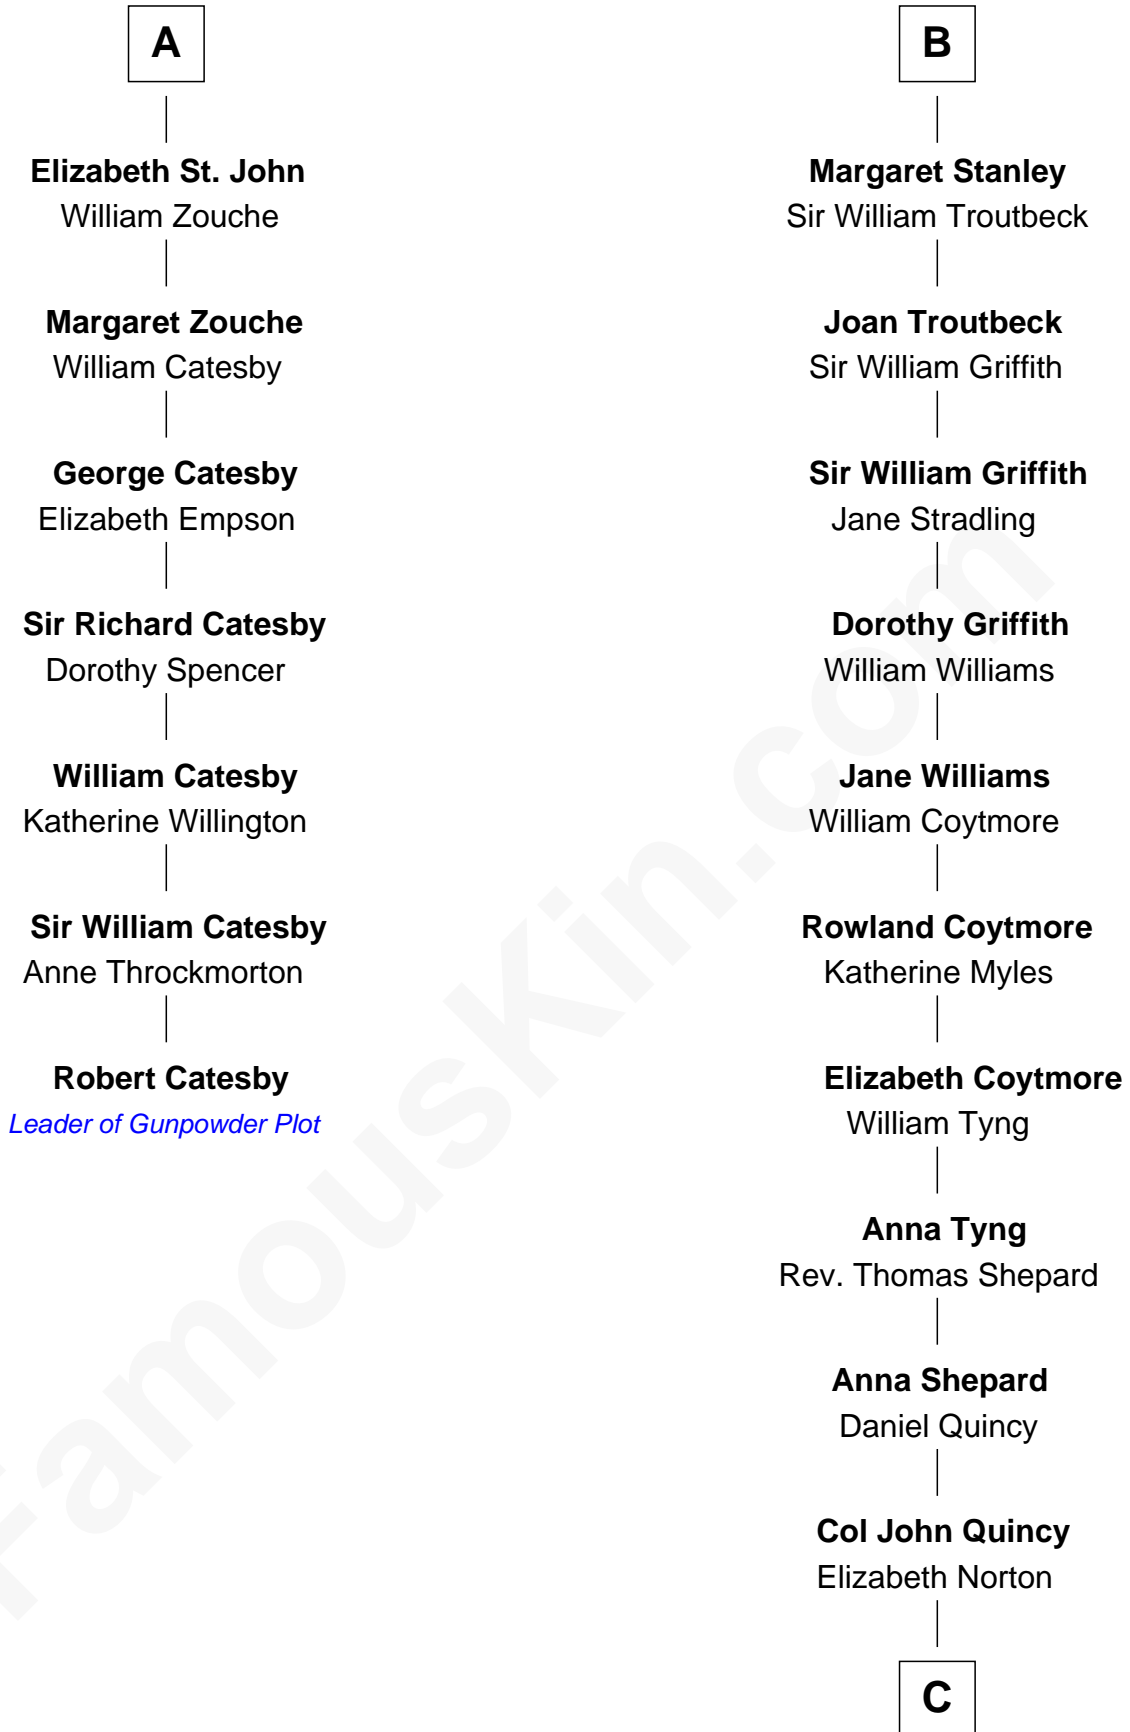

# FamousKin.com Relationship Chart of

**Robert Catesby**

*Leader of Gunpowder Plot*

13th cousin 5 times removed of

**Abigail (Smith) Adams**

*First Lady of President John Adams*

C

**Elizabeth Quincy**  
Rev. William Smith

**Abigail (Smith) Adams**  
*First Lady of John Adams*

FamousKin.com