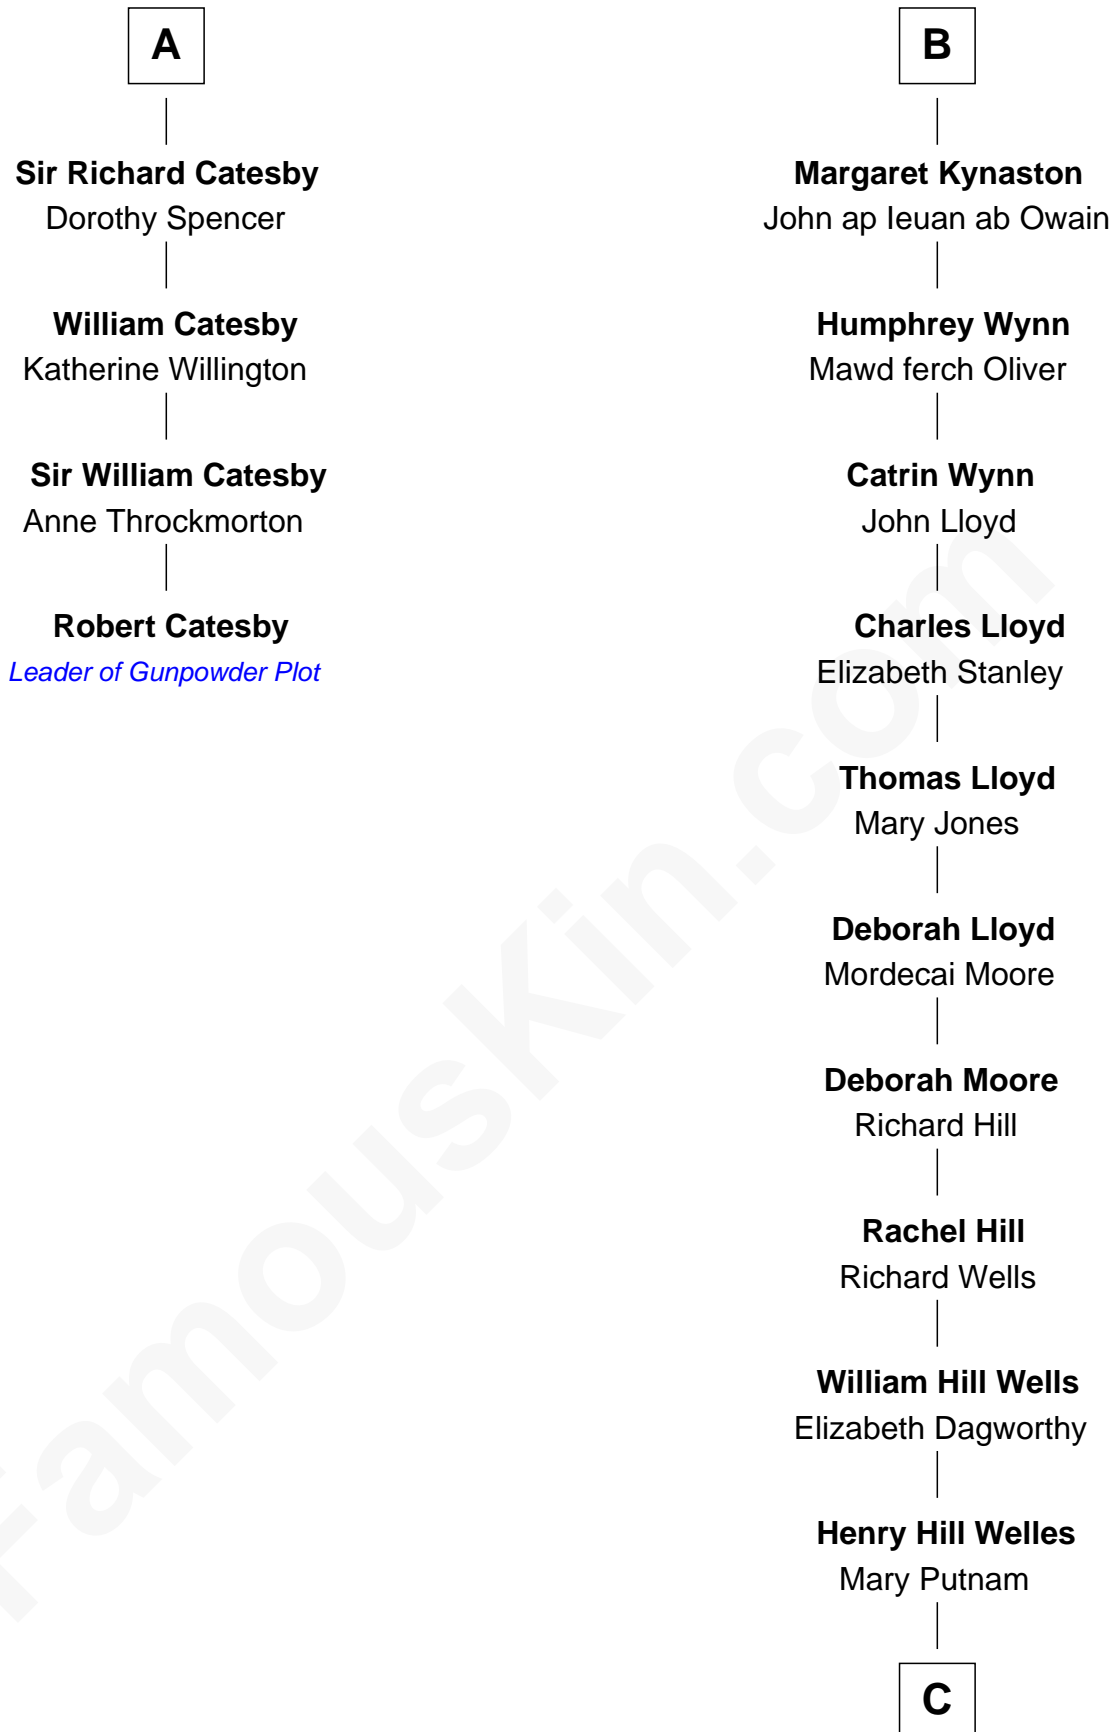

FamousKin.com Relationship Chart of

Robert Catesby

Leader of Gunpowder Plot

10th cousin 9 times removed of

Orson Welles

Radio, Stage, and Movie Actor

Bartholomew de Badlesmere

Margaret de Clare

Margery de Badlesmere

Sir William de Ros

Elizabeth de Roos

Sir William la Zouche

Sir William la Zouche

Agnes Greene

Sir William la Zouche

Elizabeth - - - - -

Sir William de Bohun

Humphrey de Bohun

Joan Fitzalan

Mary de Bohun

Henry IV, King of England

Humphrey Plantagenet

- - - - -

Antigone Plantagenet

Henry Grey

Elizabeth Grey

Sir Roger Kynaston

Humphrey Kynaston

Elsbeth ferch Maredudd

B

C

Richard Jones Welles