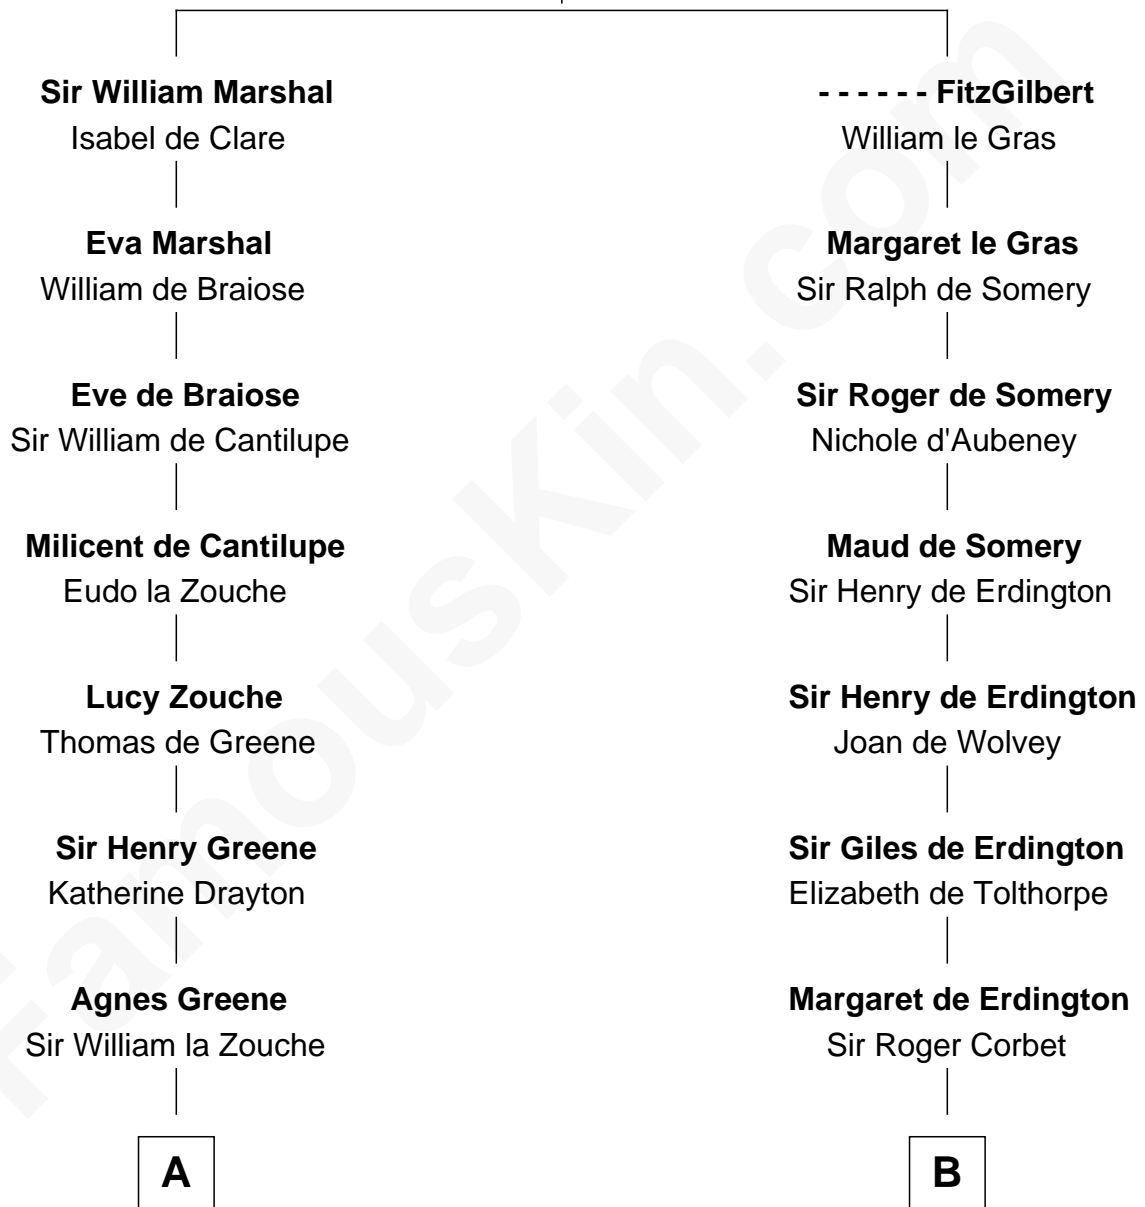

# FamousKin.com Relationship Chart of

**Robert Catesby**

*Leader of Gunpowder Plot*

14th cousin 4 times removed of

**John Hancock**

*Signer of the Declaration of Independence*

**John FitzGilbert**  
Sybilla of Salisbury

C

Rev. John Hancock

Mary Hawke

John Hancock

*Signer of Declaration of Independence*

FamousKin.com