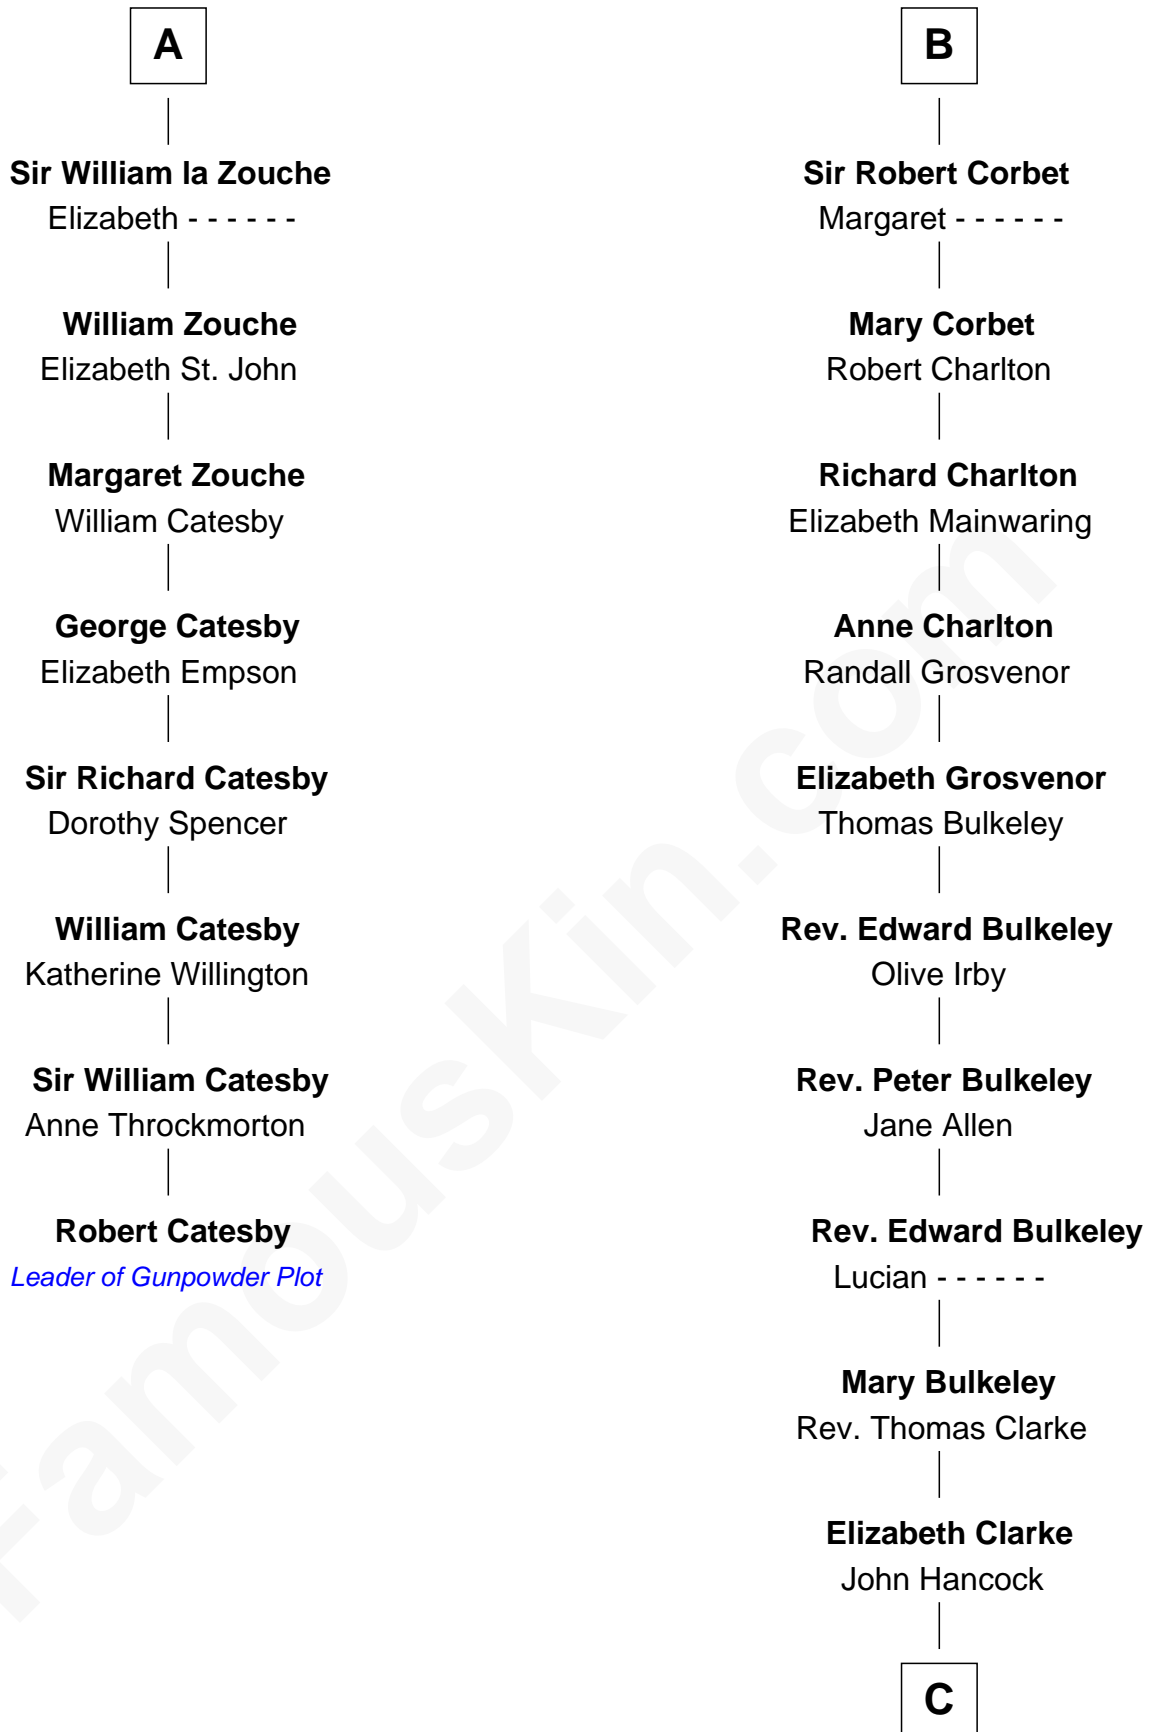

# FamousKin.com Relationship Chart of

**Robert Catesby**

*Leader of Gunpowder Plot*

14th cousin 4 times removed of

**John Hancock**

*Signer of the Declaration of Independence*

**John FitzGilbert**  
Sybilla of Salisbury

C

Rev. John Hancock

Mary Hawke

John Hancock

*Signer of Declaration of Independence*

FamousKin.com