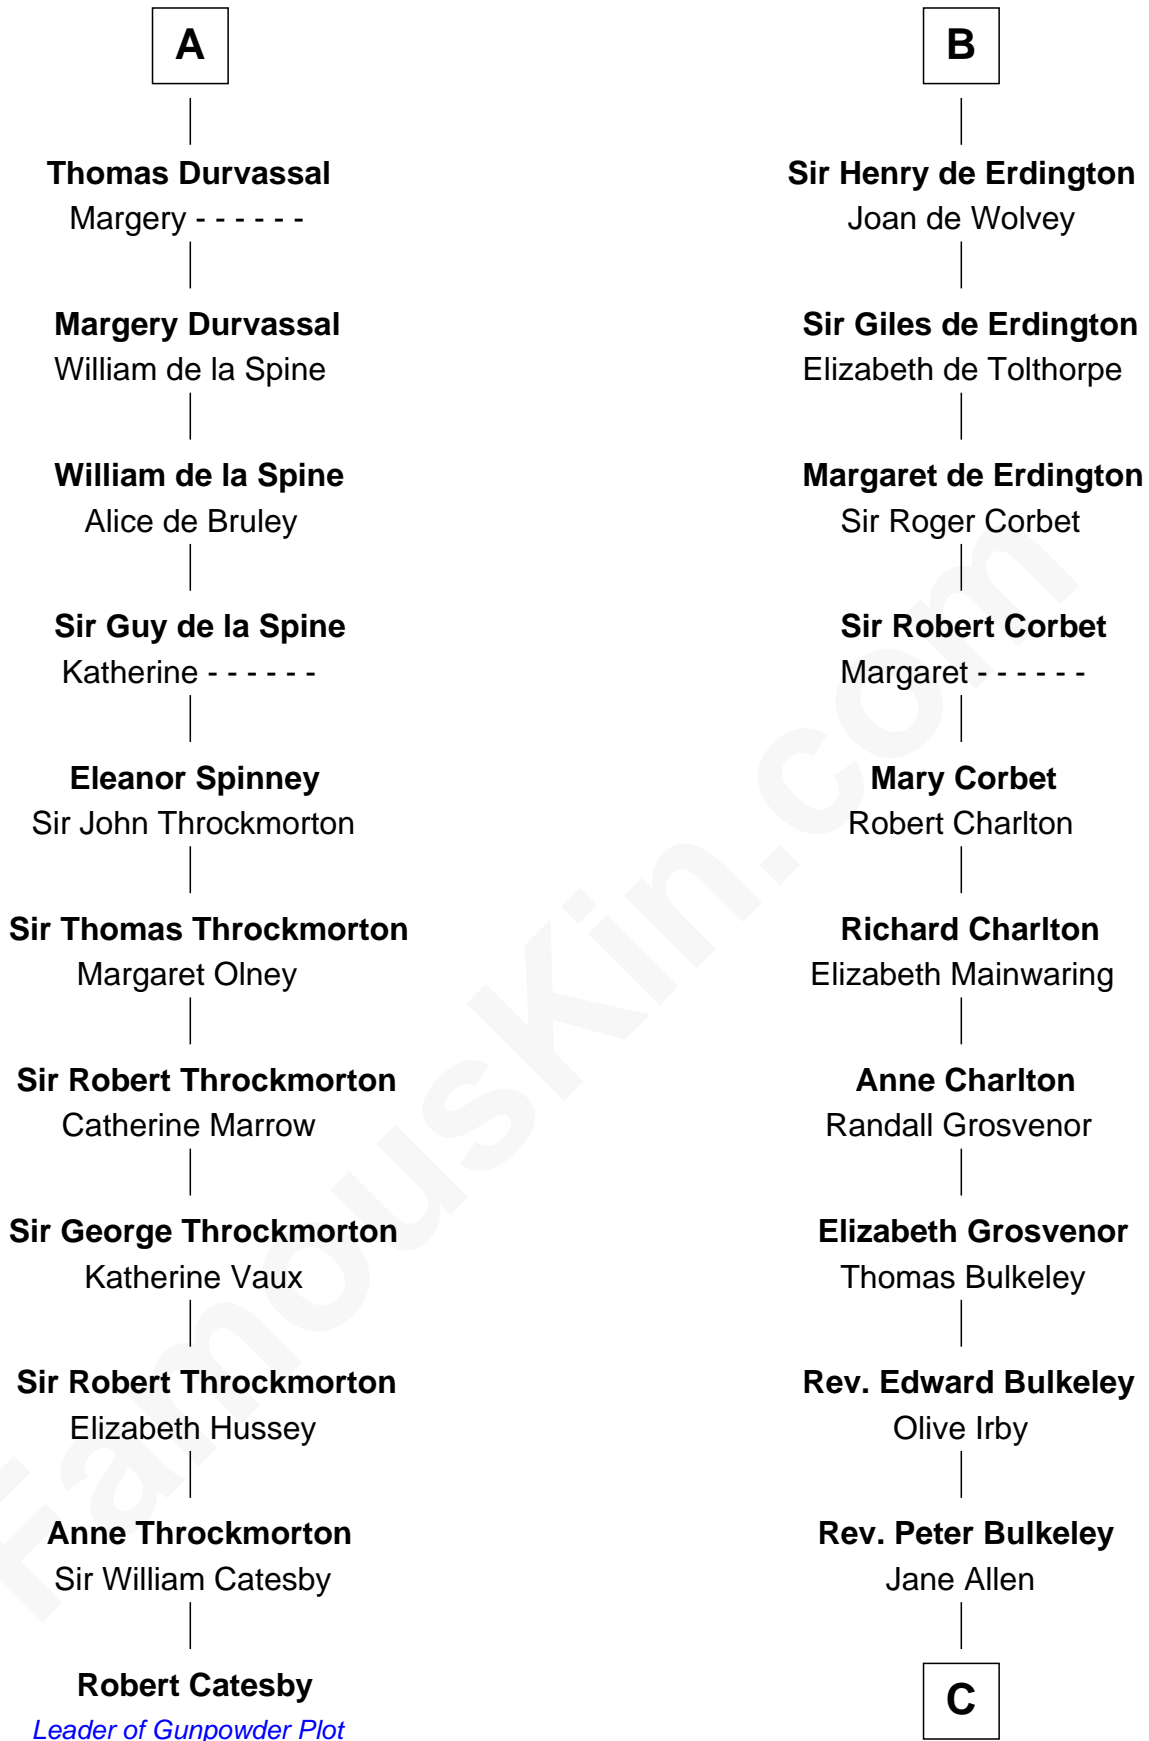

FamousKin.com Relationship Chart of

Robert Catesby

Leader of Gunpowder Plot

17th cousin 4 times removed of

John Hancock

Signer of the Declaration of Independence

Albert III, Count of Namur

Ida of Saxony

William d'Aubeny

Mabel of Chester

Nichole d'Aubeny

Sir Roger de Somery

Maud de Somery

Sir Henry de Erdington

B

C

Rev. Edward Bulkeley

Lucian - - - - -

Mary Bulkeley

Rev. Thomas Clarke

Elizabeth Clarke

John Hancock

Rev. John Hancock

Mary Hawke