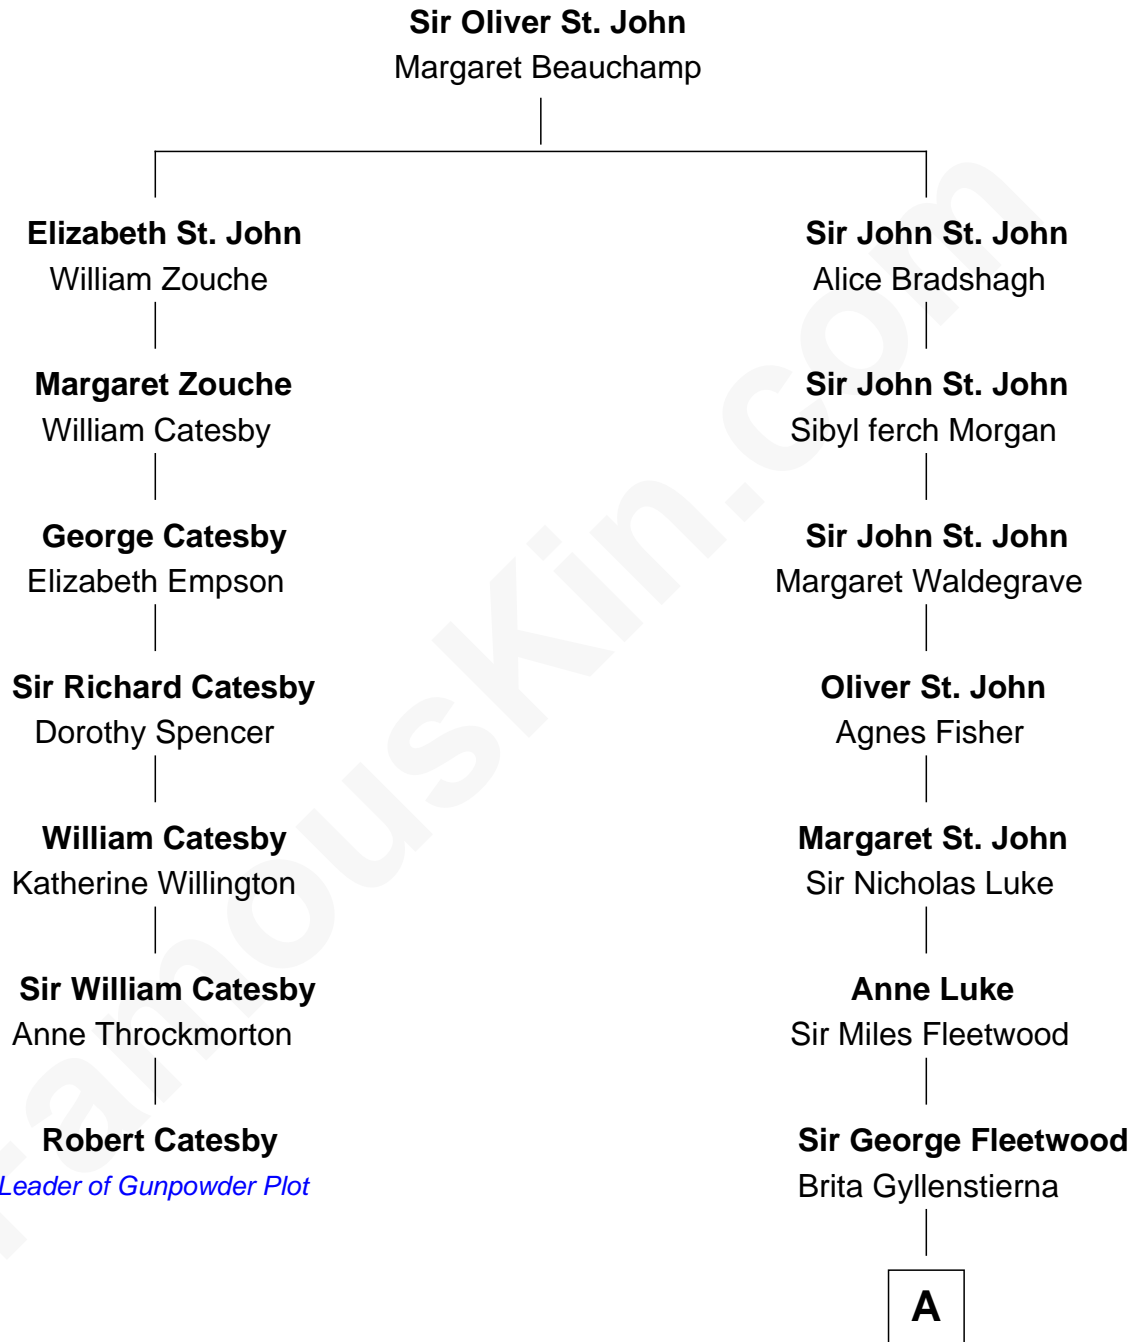

# FamousKin.com Relationship Chart of

**Robert Catesby**

*Leader of Gunpowder Plot*

6th cousin 10 times removed of

**Jake Gyllenhaal**

*Movie Actor*

**A**

**Gustaf Miles Fleetwood**

Märta Stake

**Gustaf Adolf Fleetwood**

Anna Uggla

**Eleonora Margareta Fleetwood**

Ulrik Gustaf Hård af Torestorp

**Anna Hård af Torestorp**

Leonard Gyllenhaal

**Fredrik Leonard Gyllenhaal**

Christina Lovisa Westling

**Anders Leonard Gyllenhaal**

Selma Amanda Nelson

**Leonard Ephraim Gyllenhaal**

Philo Pendleton

**Hugh Anders Gyllenhaal**

Virginia Lowrie Childs

**Stephen Roark Gyllenhaal**