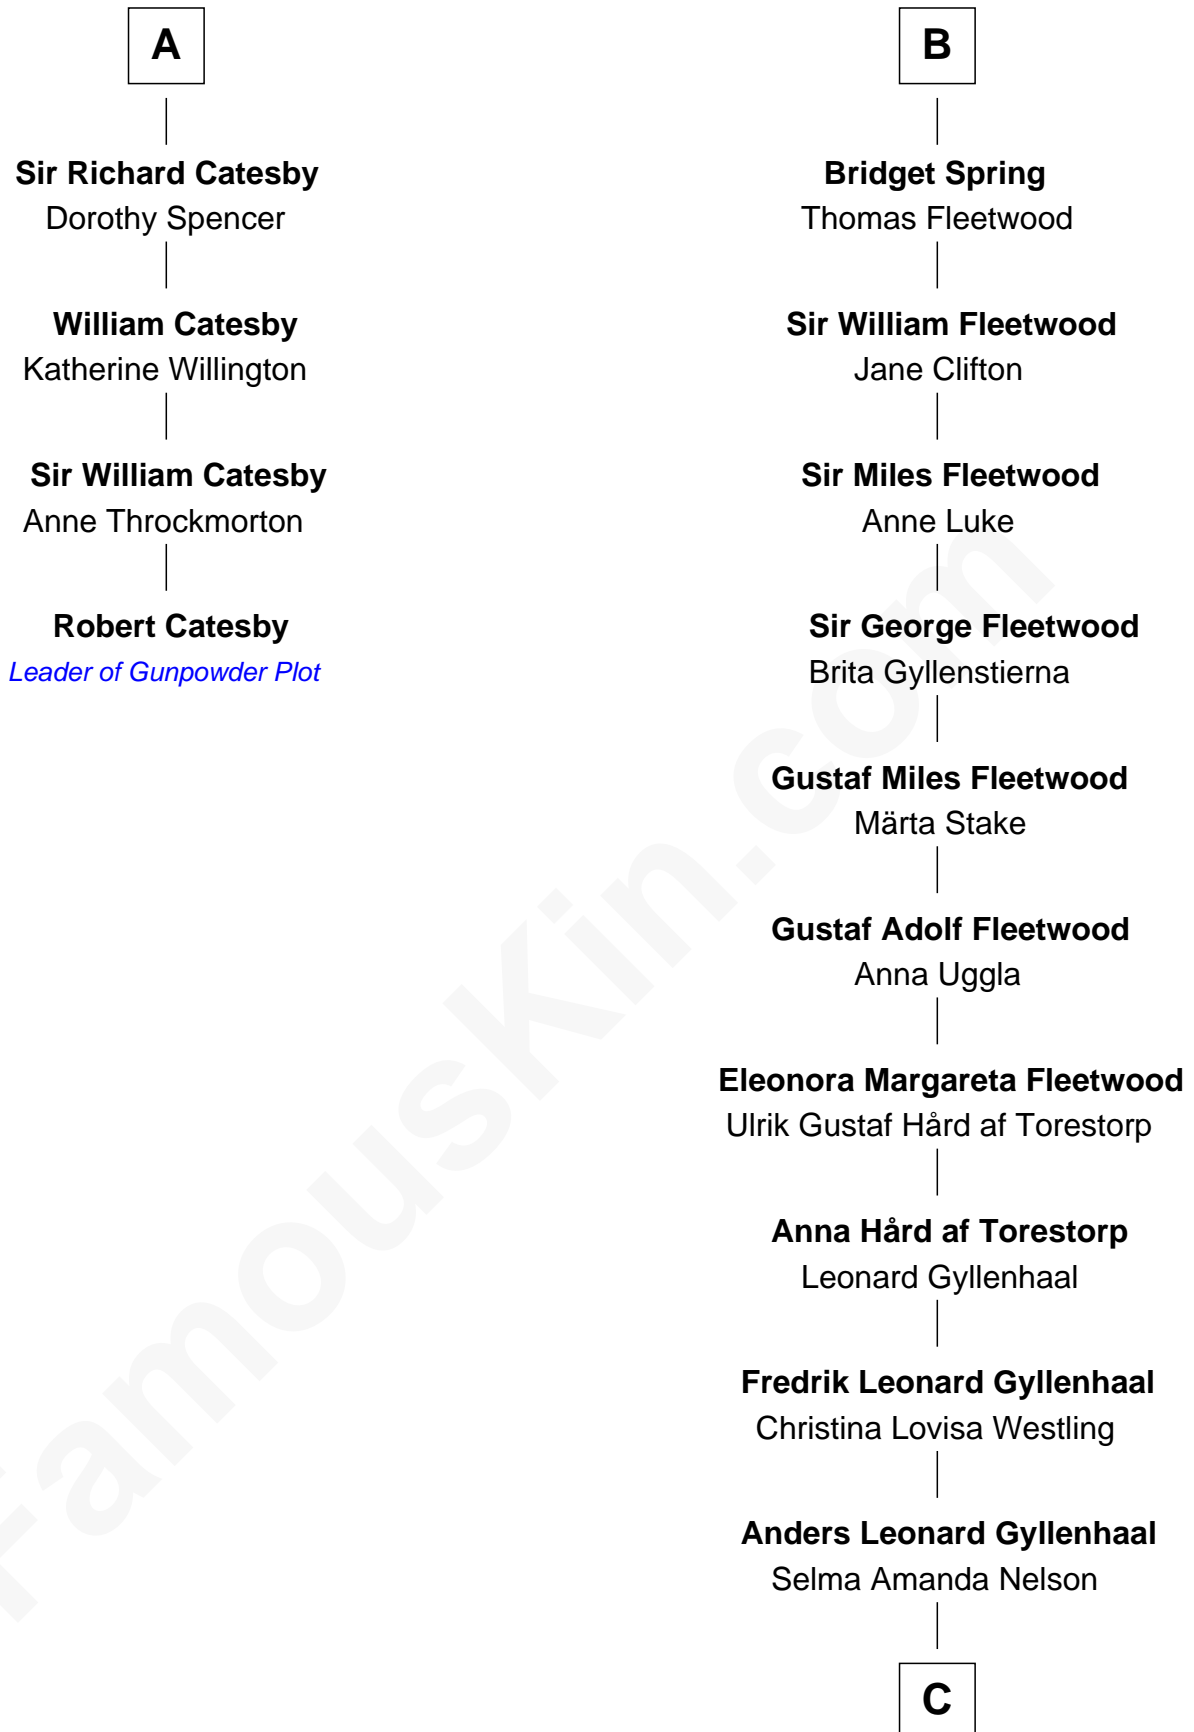

FamousKin.com Relationship Chart of

Robert Catesby

Leader of Gunpowder Plot

10th cousin 10 times removed of

Jake Gyllenhaal

Movie Actor

Bartholomew de Badlesmere

Margaret de Clare

Margery de Badlesmere

Sir William de Ros

Elizabeth de Roos

Sir William la Zouche

Sir William la Zouche

Agnes Greene

Sir William la Zouche

Elizabeth - - - - -

Sir John de Tibetot

Sir Robert de Tibetot

Margaret Deincourt

Elizabeth de Tibetot

Sir Philip le Despencer

Margery Despencer

Sir Roger Wentworth

Henry Wentworth

Elizabeth Howard

Margery Wentworth

Sir William Waldegrave

Dorothy Waldegrave

Sir John Spring

B

C

Leonard Ephraim Gyllenhaal